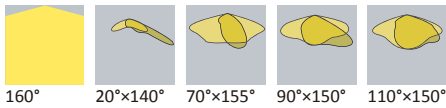

Datasheet

LL20ZZ-DTDxxL46

Available Distribution

Dimensions

Part Number	LxW	Height
LL20ZZ-DTDxxL46	270x70	10.61

*All dimensions are in millimeters.

LED

LUMILEDS
LUXEON 5050