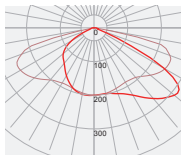

Assembly Instruction

Fixing Method

Part No LL20ZZ-DTDxxL46
Waterproof Gasket LL01AOXRWUX2

Screw

Photometric Distribution

LUMILEDS
LUXEON 5050

LED

160°

20°x140°

70°x°155°

90°x°150

110°x°150°

Details by LED

Part No	Waterproof Gasket	LED Package Size	LED
LL20ZZ-DTDxxL46	 LL01AOXRWUX2	5050	 LUMILEDS LUXEON 5050

LED	Part No	Type	FWHM	cd / lm	IES
 LUMILEDS LUXEON 5050	LL20ZZ-DTD160L46	V-Medium	157°	0.3	↓
	LL20ZZ-DTD20140L46	III-Short	14°×144°	0.7	↓
	LL20ZZ-DTD70155L46	II-Medium	70°×150°	0.5	↓
	LL20ZZ-DTD90150L46	III-Medium	95°×154°	0.3	↓
	LL20ZZ-DTD110150L46	IV-Medium	107°×150°	0.3	↓