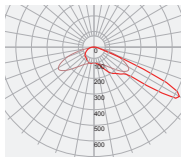

Accessories

- Available with Waterproof Gasket LL01AOXRWUX2

Mechanical Specification

*All dimensions are in millimeters.

Lens Dimension

LL20ZZ-DTDxxL46

Waterproof Gasket Dimension

LL01AOXRWUX2

Assembly Instruction

Fixing Method

Part No LL20ZZ-DTDxxL46
Waterproof Gasket LL01AOXRWUX2

Screw

Photometric Distribution

LUMILEDS
LUXEON 5050

LED

160°

20°x140°

70°x°155°

90°x°150

110°x°150°

Details by LED

Part No	Waterproof Gasket	LED Package Size	LED
LL20ZZ-DTDxxL46	 LL01AOXRWUX2	5050	 LUMILEDS LUXEON 5050

LED	Part No	Type	FWHM	cd / lm	IES
 LUMILEDS LUXEON 5050	LL20ZZ-DTD160L46	V-Medium	157°	0.3	↓
	LL20ZZ-DTD20140L46	III-Short	14°×144°	0.7	↓
	LL20ZZ-DTD70155L46	II-Medium	70°×150°	0.5	↓
	LL20ZZ-DTD90150L46	III-Medium	95°×154°	0.3	↓
	LL20ZZ-DTD110150L46	IV-Medium	107°×150°	0.3	↓