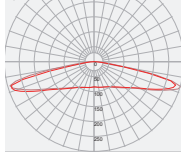

Accessories

- Available with Waterproof Gasket LL01AOXRWUX2

Mechanical Specification

*All dimensions are in millimeters.

Lens Dimension

LL20ZZ-DTDxxL46

Waterproof Gasket Dimension

LL01AOXRWUX2

Assembly Instruction

Fixing Method

Part No LL20ZZ-DTDxxL46
Waterproof Gasket LL01AOXRWUX2

Screw

Photometric Distribution

LUMILEDS
LUXEON 5050

LED

160°

20°x140°

70°x°155°

90°x°150

110°x°150°

Details by LED

Part No	Waterproof Gasket	LED Package Size	LED
LL20ZZ-DTDxxL46	 LL01AOXRWUX2	5050	 LUMILEDS LUXEON 5050

LED	Part No	Type	FWHM	cd / lm	IES
 LUMILEDS LUXEON 5050	LL20ZZ-DTD160L46	V-Medium	157°	0.3	↓
	LL20ZZ-DTD20140L46	III-Short	14°×144°	0.7	↓
	LL20ZZ-DTD70155L46	II-Medium	70°×150°	0.5	↓
	LL20ZZ-DTD90150L46	III-Medium	95°×154°	0.3	↓
	LL20ZZ-DTD110150L46	IV-Medium	107°×150°	0.3	↓