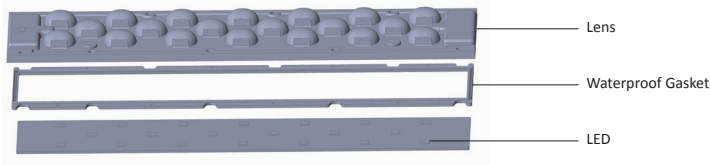

Datasheet

LL20ZZ-DTDxxL46

Available Distribution

Dimensions

Part Number	LxW	Height
LL20ZZ-DTDxxL46	270x70	10.61

*All dimensions are in millimeters.

LED

LUMILEDS
LUXEON 5050

Accessories

- Available with Waterproof Gasket LL01AOXRWUX2

Mechanical Specification

*All dimensions are in millimeters.

Lens Dimension

LL20ZZ-DTDxxL46

Waterproof Gasket Dimension

LL01AOXRWUX2

Assembly Instruction

Fixing Method

Part No LL20ZZ-DTDxxL46
Waterproof Gasket LL01AOXRWUX2

Screw

Photometric Distribution

LUMILEDS
LUXEON 5050

LED

160°

20°x140°

70°x°155°

90°x°150

110°x°150°

Details by LED

Part No	Waterproof Gasket	LED Package Size	LED
LL20ZZ-DTDxxL46	 LL01AOXRWUX2	5050	 LUMILEDS LUXEON 5050

LED	Part No	Type	FWHM	cd / lm	IES
 LUMILEDS LUXEON 5050	LL20ZZ-DTD160L46	V-Medium	157°	0.3	↓
	LL20ZZ-DTD20140L46	III-Short	14°×144°	0.7	↓
	LL20ZZ-DTD70155L46	II-Medium	70°×150°	0.5	↓
	LL20ZZ-DTD90150L46	III-Medium	95°×154°	0.3	↓
	LL20ZZ-DTD110150L46	IV-Medium	107°×150°	0.3	↓