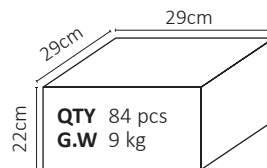

Packaging Details (SPQ)

Recommand Applications

Industrial

Street