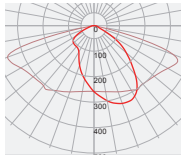

Assembly Instruction

Fixing Method

Part No LL20ZZ-DTDxxL46
Waterproof Gasket LL01AOXRWUX2

Screw

Photometric Distribution

LUMILEDS
LUXEON 5050

LED

160°

20°x140°

70°x°155°

90°x°150

110°x°150°

Details by LED

Part No	Waterproof Gasket	LED Package Size	LED
LL20ZZ-DTDxxL46	 LL01AOXRWUX2	5050	 LUMILEDS LUXEON 5050

LED	Part No	Type	FWHM	cd / lm	IES
 LUMILEDS LUXEON 5050	LL20ZZ-DTD160L46	V-Medium	157°	0.3	↓
	LL20ZZ-DTD20140L46	III-Short	14°×144°	0.7	↓
	LL20ZZ-DTD70155L46	II-Medium	70°×150°	0.5	↓
	LL20ZZ-DTD90150L46	III-Medium	95°×154°	0.3	↓
	LL20ZZ-DTD110150L46	IV-Medium	107°×150°	0.3	↓