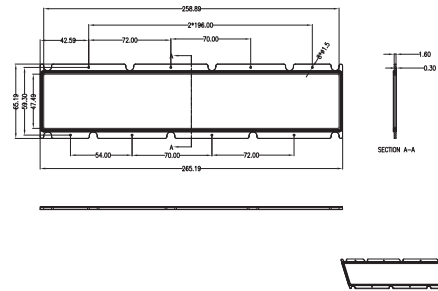

Datasheet

LL20ZZ-DTDxxL46

Available Distribution

Dimensions

Part Number	LxW	Height
LL20ZZ-DTDxxL46	270x70	10.61

*All dimensions are in millimeters.

LED

LUMILEDS
LUXEON 5050

Accessories

- Available with Waterproof Gasket LL01AOXRWUX2

Mechanical Specification

*All dimensions are in millimeters.

Lens Dimension

LL20ZZ-DTDxxL46

Waterproof Gasket Dimension

LL01AOXRWUX2

20°x140°

70°x°155°

90°x°150

110°x°150°

Details by LED

Part No	Waterproof Gasket	LED Package Size	LED
LL20ZZ-DTDxxL46	 LL01AOXRWUX2	5050	 LUMILEDS LUXEON 5050

LED	Part No	Type	FWHM	cd / lm	IES
 LUMILEDS LUXEON 5050	LL20ZZ-DTD160L46	V-Medium	157°	0.3	↓
	LL20ZZ-DTD20140L46	III-Short	14°×144°	0.7	↓
	LL20ZZ-DTD70155L46	II-Medium	70°×150°	0.5	↓
	LL20ZZ-DTD90150L46	III-Medium	95°×154°	0.3	↓
	LL20ZZ-DTD110150L46	IV-Medium	107°×150°	0.3	↓