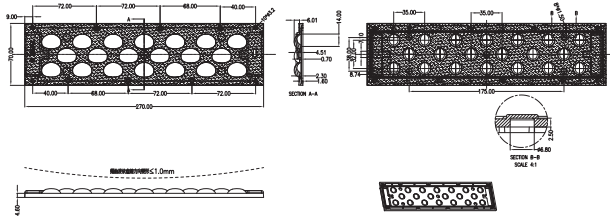

Datasheet

LL20ZZ-DTDxxL46

Available Distribution

Dimensions

Part Number	LxW	Height
LL20ZZ-DTDxxL46	270x70	10.61

*All dimensions are in millimeters.

LED

LUMILEDS
LUXEON 5050

Accessories

- Available with Waterproof Gasket LL01AOXRWUX2

Mechanical Specification

*All dimensions are in millimeters.

Lens Dimension

LL20ZZ-DTDxxL46

Waterproof Gasket Dimension

LL01AOXRWUX2

Assembly Instruction

Fixing Method

Part No LL20ZZ-DTDxxL46
Waterproof Gasket LL01AOXRWUX2

Screw

Photometric Distribution

LUMILEDS
LUXEON 5050

LED

160°

20°x140°

70°x°155°

90°x°150

110°x°150°

Details by LED

Part No	Waterproof Gasket	LED Package Size	LED
LL20ZZ-DTDxxL46	 LL01AOXRWUX2	5050	 LUMILEDS LUXEON 5050

LED	Part No	Type	FWHM	cd / lm	IES
 LUMILEDS LUXEON 5050	LL20ZZ-DTD160L46	V-Medium	157°	0.3	↓
	LL20ZZ-DTD20140L46	III-Short	14°×144°	0.7	↓
	LL20ZZ-DTD70155L46	II-Medium	70°×150°	0.5	↓
	LL20ZZ-DTD90150L46	III-Medium	95°×154°	0.3	↓
	LL20ZZ-DTD110150L46	IV-Medium	107°×150°	0.3	↓