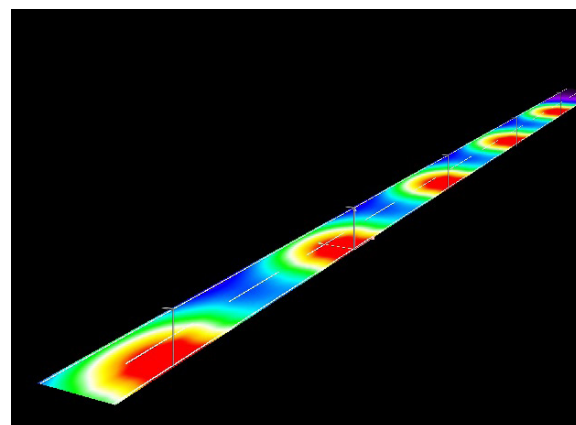

Mechanical Specification

*All dimensions are in millimeters.

Lens Dimension

Assembly Instruction

Fixing Method

* After assembled with gasket, the distance is 0.2mm between light emitting hole and PCB.

DIALux Simulation Result

LED Recommend Configuration Condition

Height	7M
Distance	28M
Roadwidth	7M / 2 Lines of the Road
Elevation	15°
Overhang	0M

Result

U0	0.45
UI	0.78
TI	13%
SR	0.48
Specification	Brightness

The Standard

ME4a / Typel-S