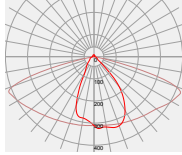

Mechanical Specification

*All dimensions are in millimeters.

Lens Dimension

Assembly Instruction

Fixing Method

* After assembled with gasket, the distance is 0.2mm between light emitting hole and PCB.

DIALux Simulation Result

LED Recommend Configuration Condition

Height	7M
Distance	28M
Roadwidth	7M / 2 Lines of the Road
Elevation	15°
Overhang	0M

Result

U0	0.45
UI	0.78
TI	13%
SR	0.48
Specification	Brightness

The Standard

ME4a / Typel-S

* The results would be similar if the configuration conditions are equally magnified or minified.

Photometric Distribution

NICHIA
757 DRT-V1

Distribution

60°x145°

Details by LED

Part No	Accessories	LED Package Size	LED
LL30NI-CTJ60145L51	-	3030	<p>NICHIA 757 DRT-V1</p>