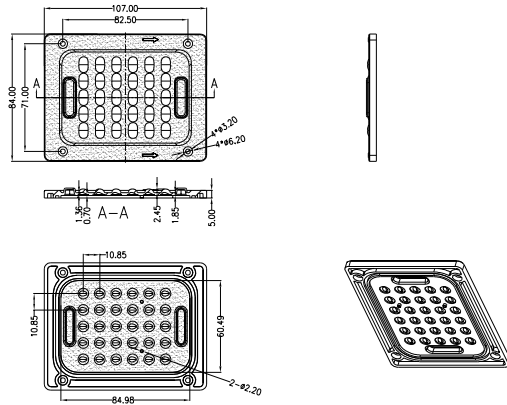

Datasheet

LL30NI-CTJ60145L51

Available Distribution

60°x145°

Dimensions

Part Number	LxW	Height
LL30NI-CTJ60145L51	107x84	5

*All dimensions are in millimeters.

LED

Mechanical Specification

*All dimensions are in millimeters.

Lens Dimension

Assembly Instruction

Fixing Method

* After assembled with gasket, the distance is 0.2mm between light emitting hole and PCB.

DIALux Simulation Result