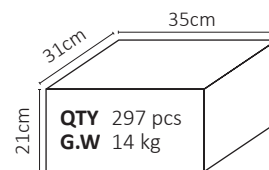

Packaging Details (SPQ)

* If there is other requirements for packages, please revert back to us, especially for exporting foreign countries.

Recommand Applications

Street