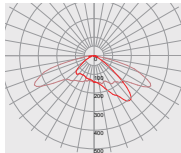

Distribution

40°x130°