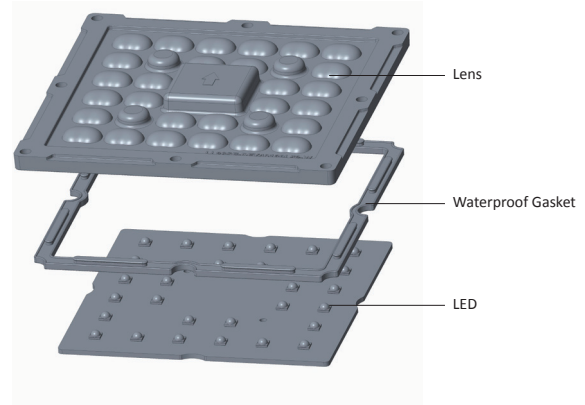

Assembly Instruction

Part No LL11SE-DFY40130Lxx-W
LL22SE-DFY40130Lxx-W
LL30SE-DFY45L52-W

Fixing Method

Assembly Instruction

Part No LL28SE-DFY40130Lxx-W
Waterproof Gasket LL01A00SZX2

Fixing Method

Photometric Distribution

LL11SE-DFY40130Lxx

Distribution

40°x130°

LL22SE-DFY40130Lxx

Distribution

40°x130°

-

LL28SE-DFY40130Lxx