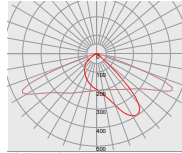

Dimensions

Part Number	LxW	Height
LL11SE-DFY40130Lxx-W	82x62	7.9
LL22SE-DFY40130Lxx-W	109x119	9.5
LL28SE-DFY40130Lxx-W	100x100	9.1
LL30SE-DFY45L52-W	204x84	8.9

*All dimensions are in millimeters.

Packaging Details (SPQ)

LL11SE-DFY40130Lxx

Distribution

40°x130°

LL22SE-DFY40130Lxx

Distribution

40°x130°

-

LL28SE-DFY40130Lxx