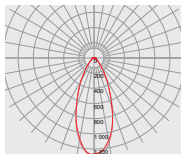

Dimensions

Part Number	LxW	Height
LL11SE-DFY40130Lxx-W	82x62	7.9
LL22SE-DFY40130Lxx-W	109x119	9.5
LL28SE-DFY40130Lxx-W	100x100	9.1
LL30SE-DFY45L52-W	204x84	8.9

*All dimensions are in millimeters.

Packaging Details (SPQ)

LL11SE-DFY40130Lxx

Distribution

40°x130°

LL22SE-DFY40130Lxx

Distribution

40°x130°

-

LL28SE-DFY40130Lxx

Distribution

40°x130°

LL30SE-DFY45L52-W

Distribution

45°

Details by LED

Part No	Waterproof Gasket	LED Package Size	LED
LL11SE-DFY40130Lxx-W LL22SE-DFY40130Lxx-W LL30SE-DFY45L52-W	-	3535	  CREE XP-G3 SAMSUNG LH351B