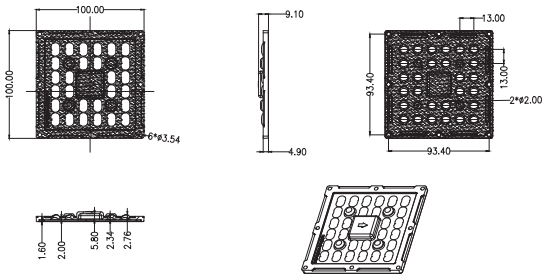

Dimensions

Part Number	LxW	Height
LL11SE-DFY40130Lxx-W	82x62	7.9
LL22SE-DFY40130Lxx-W	109x119	9.5
LL28SE-DFY40130Lxx-W	100x100	9.1
LL30SE-DFY45L52-W	204x84	8.9

*All dimensions are in millimeters.

Packaging Details (SPQ)

Accessories

- Available with Waterproof Gasket
LL01A00SZX2 (LL28SE-DFY40130Lxx-W)

Mechanical Specification

*All dimensions are in millimeters.

Lens Dimension

LL11SE-DFY40130Lxx-W

Lens Dimension

LL22SE-DFY40130Lxx-W

Lens Dimension

LL28SE-DFY40130Lxx-W

Waterproof Gasket Dimension

LL01A00SZX2

Lens Dimension

LL30SE-DFY45L52-W

Mechanical Specification

*All dimensions are in millimeters.