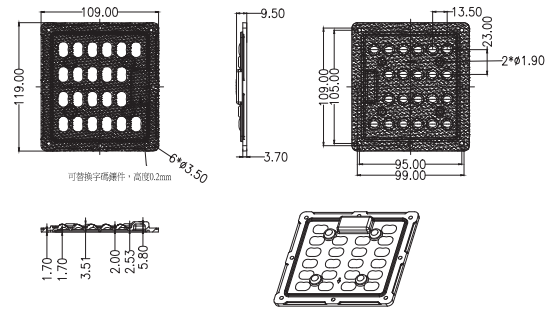

Dimensions

Part Number	LxW	Height
LL11SE-DFY40130Lxx-W	82x62	7.9
LL22SE-DFY40130Lxx-W	109x119	9.5
LL28SE-DFY40130Lxx-W	100x100	9.1
LL30SE-DFY45L52-W	204x84	8.9

*All dimensions are in millimeters.

Packaging Details (SPQ)

Accessories

- Available with Waterproof Gasket
LL01A00SZX2 (LL28SE-DFY40130Lxx-W)

Mechanical Specification

*All dimensions are in millimeters.

Lens Dimension

LL11SE-DFY40130Lxx-W

Lens Dimension

LL22SE-DFY40130Lxx-W

Lens Dimension

LL28SE-DFY40130Lxx-W

Waterproof Gasket Dimension

LL01A00SZX2

Lens Dimension

LL30SE-DFY45L52-W

Mechanical Specification

*All dimensions are in millimeters.