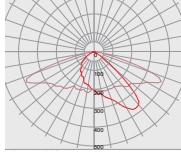

Dimensions

Part Number	LxW	Height
LL11SE-DFY40130Lxx-W	82x62	7.9
LL22SE-DFY40130Lxx-W	109x119	9.5
LL28SE-DFY40130Lxx-W	100x100	9.1
LL30SE-DFY45L52-W	204x84	8.9

*All dimensions are in millimeters.

Packaging Details (SPQ)

Lens Dimension

LL28SE-DFY40130Lxx-W

Waterproof Gasket Dimension

LL01A00SZX2

Lens Dimension

LL30SE-DFY45L52-W

Mechanical Specification

*All dimensions are in millimeters.

LL11SE-DFY40130Lxx

Distribution

40°x130°

LL22SE-DFY40130Lxx

Distribution

40°x130°

-

LL28SE-DFY40130Lxx