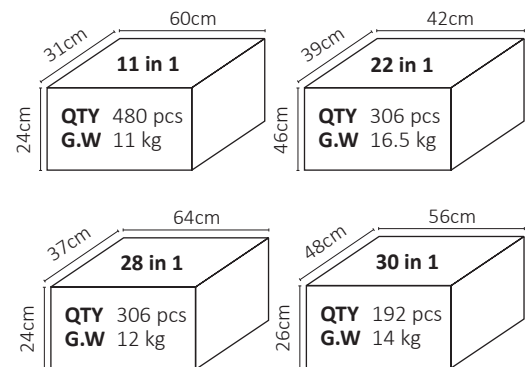

Dimensions

Part Number	LxW	Height
LL11SE-DFY40130Lxx-W	82x62	7.9
LL22SE-DFY40130Lxx-W	109x119	9.5
LL28SE-DFY40130Lxx-W	100x100	9.1
LL30SE-DFY45L52-W	204x84	8.9

*All dimensions are in millimeters.

Packaging Details (SPQ)

Lens Dimension

LL28SE-DFY40130Lxx-W

Waterproof Gasket Dimension

LL01A00SZX2

Lens Dimension

LL30SE-DFY45L52-W

Mechanical Specification

*All dimensions are in millimeters.