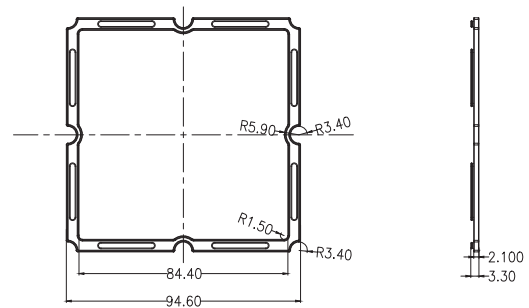

Dimensions

Part Number	LxW	Height
LL11SE-DFY40130Lxx-W	82x62	7.9
LL22SE-DFY40130Lxx-W	109x119	9.5
LL28SE-DFY40130Lxx-W	100x100	9.1
LL30SE-DFY45L52-W	204x84	8.9

*All dimensions are in millimeters.

Packaging Details (SPQ)

Accessories

- Available with Waterproof Gasket
LL01A00SZX2 (LL28SE-DFY40130Lxx-W)

Mechanical Specification

*All dimensions are in millimeters.

Lens Dimension

LL11SE-DFY40130Lxx-W

Lens Dimension

LL22SE-DFY40130Lxx-W

Lens Dimension

LL28SE-DFY40130Lxx-W

Waterproof Gasket Dimension

LL01A00SZX2

Lens Dimension

LL30SE-DFY45L52-W

Mechanical Specification

*All dimensions are in millimeters.