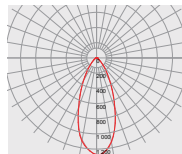

Dimensions

Part Number	LxW	Height
LL11SE-DFY40130Lxx-W	82x62	7.9
LL22SE-DFY40130Lxx-W	109x119	9.5
LL28SE-DFY40130Lxx-W	100x100	9.1
LL30SE-DFY45L52-W	204x84	8.9

*All dimensions are in millimeters.

Packaging Details (SPQ)

LL11SE-DFY40130Lxx

Distribution

40°x130°

LL22SE-DFY40130Lxx

Distribution

40°x130°

-

LL28SE-DFY40130Lxx

Distribution

40°x130°

LL30SE-DFY45L52-W

Distribution

45°

Details by LED

Part No	Waterproof Gasket	LED Package Size	LED
LL11SE-DFY40130Lxx-W LL22SE-DFY40130Lxx-W LL30SE-DFY45L52-W	-	3535	  CREE XP-G3 SAMSUNG LH351B