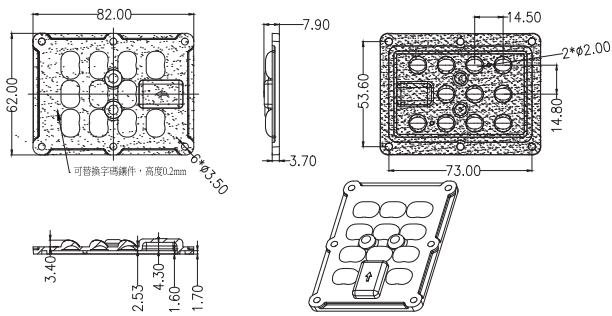

Dimensions

Part Number	LxW	Height
LL11SE-DFY40130Lxx-W	82x62	7.9
LL22SE-DFY40130Lxx-W	109x119	9.5
LL28SE-DFY40130Lxx-W	100x100	9.1
LL30SE-DFY45L52-W	204x84	8.9

*All dimensions are in millimeters.

Packaging Details (SPQ)

Accessories

- Available with Waterproof Gasket
LL01A00SZX2 (LL28SE-DFY40130Lxx-W)

Mechanical Specification

*All dimensions are in millimeters.

Lens Dimension

LL11SE-DFY40130Lxx-W

Lens Dimension

LL22SE-DFY40130Lxx-W

Lens Dimension

LL28SE-DFY40130Lxx-W

Waterproof Gasket Dimension

LL01A00SZX2

Lens Dimension

LL30SE-DFY45L52-W

Mechanical Specification

*All dimensions are in millimeters.