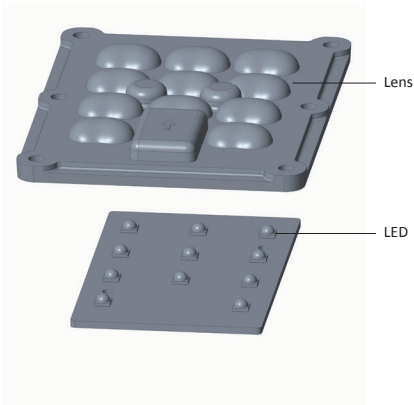

Dimensions

Part Number	LxW	Height
LL11SE-DFY40130Lxx-W	82x62	7.9
LL22SE-DFY40130Lxx-W	109x119	9.5
LL28SE-DFY40130Lxx-W	100x100	9.1
LL30SE-DFY45L52-W	204x84	8.9

*All dimensions are in millimeters.

Packaging Details (SPQ)

Lens Dimension

LL28SE-DFY40130Lxx-W

Waterproof Gasket Dimension

LL01A00SZX2

Lens Dimension

LL30SE-DFY45L52-W

Mechanical Specification

*All dimensions are in millimeters.

Assembly Instruction

Part No LL11SE-DFY40130Lxx-W
LL22SE-DFY40130Lxx-W
LL30SE-DFY45L52-W

Fixing Method

Assembly Instruction

Part No LL28SE-DFY40130Lxx-W
Waterproof Gasket LL01A00SZX2

Fixing Method

Photometric Distribution