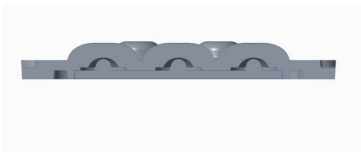

Mechanical Specification

*All dimensions are in millimeters.

Assembly Instruction

Part No LL11SE-DFY40130Lxx-W
LL22SE-DFY40130Lxx-W
LL30SE-DFY45L52-W

Fixing Method