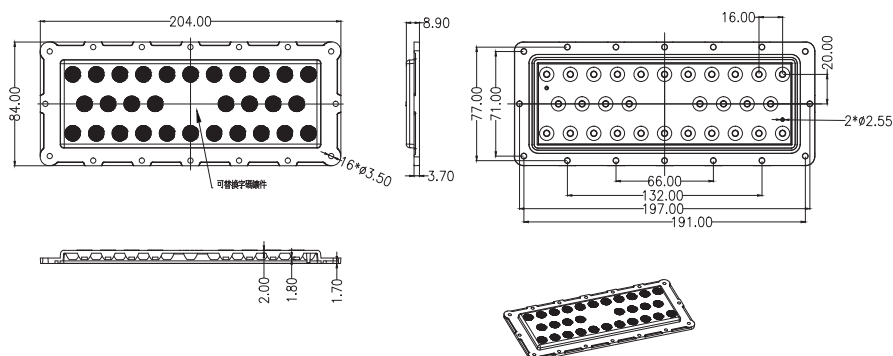

Dimensions

Part Number	LxW	Height
LL11SE-DFY40130Lxx-W	82x62	7.9
LL22SE-DFY40130Lxx-W	109x119	9.5
LL28SE-DFY40130Lxx-W	100x100	9.1
LL30SE-DFY45L52-W	204x84	8.9

*All dimensions are in millimeters.

Packaging Details (SPQ)

Accessories

- Available with Waterproof Gasket
LL01A00SZX2 (LL28SE-DFY40130Lxx-W)

Mechanical Specification

*All dimensions are in millimeters.

Lens Dimension

LL11SE-DFY40130Lxx-W

Lens Dimension

LL22SE-DFY40130Lxx-W

Lens Dimension

LL28SE-DFY40130Lxx-W

Waterproof Gasket Dimension

LL01A00SZX2

Lens Dimension

LL30SE-DFY45L52-W

Mechanical Specification

*All dimensions are in millimeters.