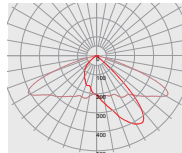

Distribution

40°x130°