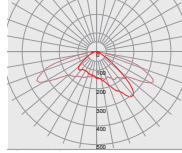

Dimensions

Part Number	LxW	Height
LL11SE-DFY40130Lxx-W	82x62	7.9
LL22SE-DFY40130Lxx-W	109x119	9.5
LL28SE-DFY40130Lxx-W	100x100	9.1
LL30SE-DFY45L52-W	204x84	8.9

*All dimensions are in millimeters.

Packaging Details (SPQ)

Lens Dimension

LL28SE-DFY40130Lxx-W

Waterproof Gasket Dimension

LL01A00SZX2

Lens Dimension

LL30SE-DFY45L52-W

Mechanical Specification

*All dimensions are in millimeters.

LL11SE-DFY40130Lxx

Distribution

40°x130°

LL22SE-DFY40130Lxx

Distribution

40°x130°

-

LL28SE-DFY40130Lxx