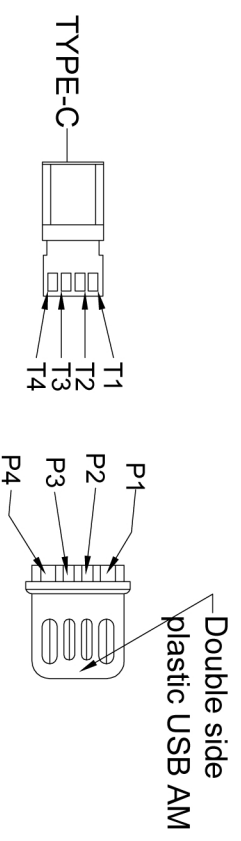

1000±30

No	Material Code	Description	Part No	Size (mm)	Qty	Unit
1	-	USB Plastic double AM - TYPE-C		-	-	-
2	-	OD2.9 PVC+OD3.8 flexible metal tubing , 46*0.08BC*2C+14*0.08BC*2C		-	-	-
3	-	gold zing alloy		-	-	-
4	-	Black TPE 95A		-	-	-

Date	10.10.2022	Rev		Revision Detail	Rev.Dt	Rev.by
Designed by	Zeynep ŞAHİN					
Checked by	Fatih BOLACA					

Drawing Nr.		Scale	Sheet No
T-CHR-02-2		NONE	1/1

USB A TO TYPE-C 1M-GOLD

1 2 3 4 5 6 A4