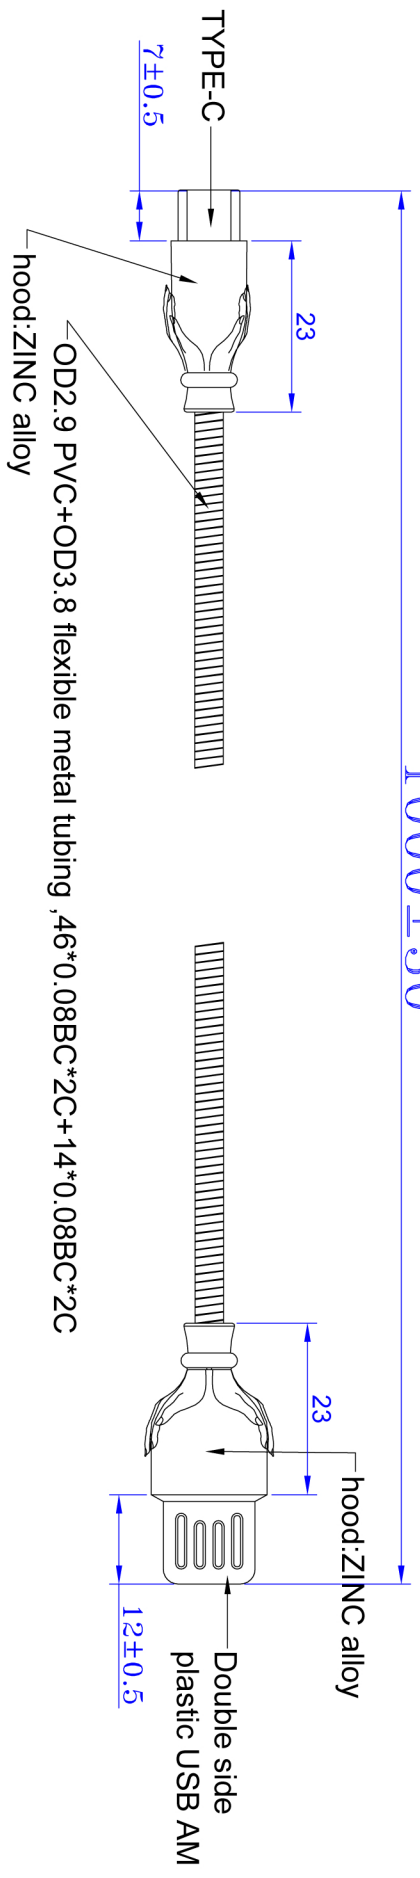

1000±30

No	Material Code	Description	Part No	Size (mm)	Qty	Unit
1	-	USB Plastic double AM - TYPE-C		-	-	-
2	-	OD2.9 PVC+OD3.8 flexible metal tubing , 46*0.08BC*2C+14*0.08BC*2C		-	-	-
3	-	gold zing alloy		-	-	-
4	-	Black TPE 95A		-	-	-

Date	10.10.2022	Rev		Revision Detail	Rev.Dt	Rev.by
Designed by	Zeynep ŞAHİN					
Checked by	Fatih BOLACA					

Drawing Nr.		Scale	Sheet No
T-CHR-02-2		NONE	1/1

USB A TO TYPE-C 1M-GOLD

1 2 3 4 5 6 A4