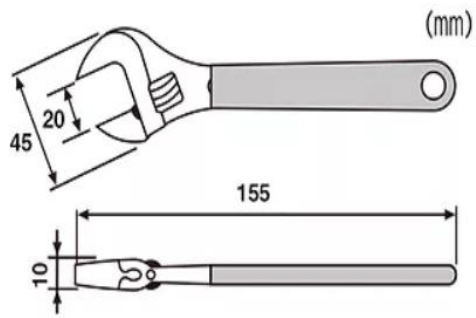

TWM-01 / TWM-02 / TWM-04 / TWM-05

Seri

- Conventional Monkey Wrench with a comfortable soft grip
- Robust body for heavy-duty use
- Made of Chrome Vanadium
- Nominal Sizes
 - TWM-04** : 100 mm
 - TWM-01** : 155 mm
 - TWM-02** : 210 mm
 - TWM-05** : 260 mm