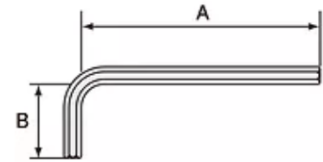

TWH 11/26 Seri Hex Wrenches

Hex key wrenches in Metric sizes

Item No.	Across Flats (mm)	Size AxB (mm)
TWH-11	1.5	45 x 14
TWH-12	2.0	50 x 16
TWH-13	2.5	56 x 18
TWH-14	3.0	63 x 20
TWH-15	4.0	70 x 25
TWH-16	5.0	80 x 28
TWH-17	6.0	90 x 32
TWH-18	8.0	100 x 36

Hex key wrenches in Inch sizes

Item No.	Across Flats	Size AxB (mm)
TWH-20	0.028" (0.71)	35 x 10
TWH-21	0.035" (0.89)	38 x 10
TWH-22	0.05" (1.27)	40 x 11.5
TWH-23	1/16" (1.59)	42.5 x 12.5
TWH-24	5/64" (1.98)	45.5 x 13.5
TWH-25	3/32" (2.38)	48.5 x 14.5
TWH-26	7/64" (2.79)	52 x 16