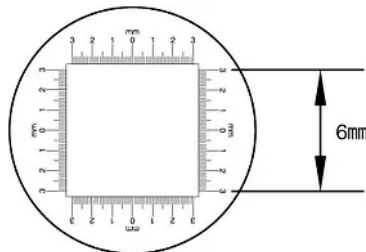

SL-12/56/57

- Inspection Loupe with a graduated plate. The plate is detachable.
- Focus adjustment by sliding the lens sleeve
- Quality white glass lenses, ideal for inspection work

Features

Crosshairs in SL-12 (24mm)

Scale in SL-56/57 (6 x 6 mm)

Scale in SL-55 (10 x 10 mm)

Specifications

Item No.	Magnification	Lens Diameter	Lens Material	Scale
SL-12	10X	30mm	White Glass (2 pcs.)	24 mm (L)
SL-55	10X	28mm		10 x 10 mm
SL-56	15X	20mm		6 x 6 mm
SL-57	22X	15mm		6 x 6 mm