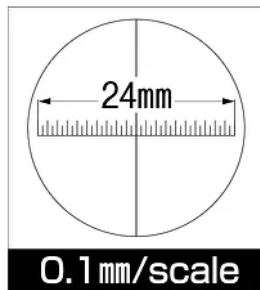

SL-12/56/57

- Inspection Loupe with a graduated plate. The plate is detachable.
- Focus adjustment by sliding the lens sleeve
- Quality white glass lenses, ideal for inspection work

Features

Crosshairs in SL-12 (24mm)

Scale in SL-56/57 (6 x 6 mm)

Scale in SL-55 (10 x 10 mm)

Specifications

Item No.	Magnification	Lens Diameter	Lens Material	Scale
SL-12	10X	30mm	White Glass (2 pcs.)	24 mm (L)
SL-55	10X	28mm		10 x 10 mm
SL-56	15X	20mm		6 x 6 mm
SL-57	22X	15mm		6 x 6 mm