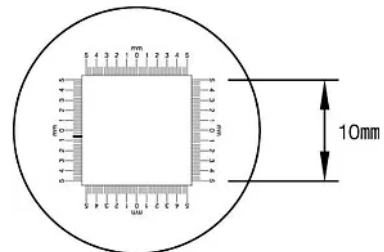

SL-12/56/57

- Inspection Loupe with a graduated plate. The plate is detachable.
- Focus adjustment by sliding the lens sleeve
- Quality white glass lenses, ideal for inspection work

Features

Crosshairs in SL-12 (24mm)

Scale in SL-56/57 (6 x 6 mm)

Scale in SL-55 (10 x 10 mm)

Specifications

Item No.	Magnification	Lens Diameter	Lens Material	Scale
SL-12	10X	30mm	White Glass (2 pcs.)	24 mm (L)
SL-55	10X	28mm		10 x 10 mm
SL-56	15X	20mm		6 x 6 mm
SL-57	22X	15mm		6 x 6 mm