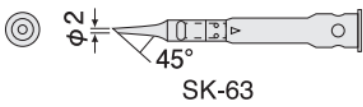

SK-60SERIES

REPLACEMENT PARTS

(mm)

Item No.	Description
SK-61	Tapered needle
SK-62	Chisel
SK-63	φ2mm spade
SK-64	Chisel
SK-65	Hot blow tip
SK-66	Hot blow tip
SK-67	Hot knife
SK-68	Ceramic unit
SK-89	Cleaning sponge