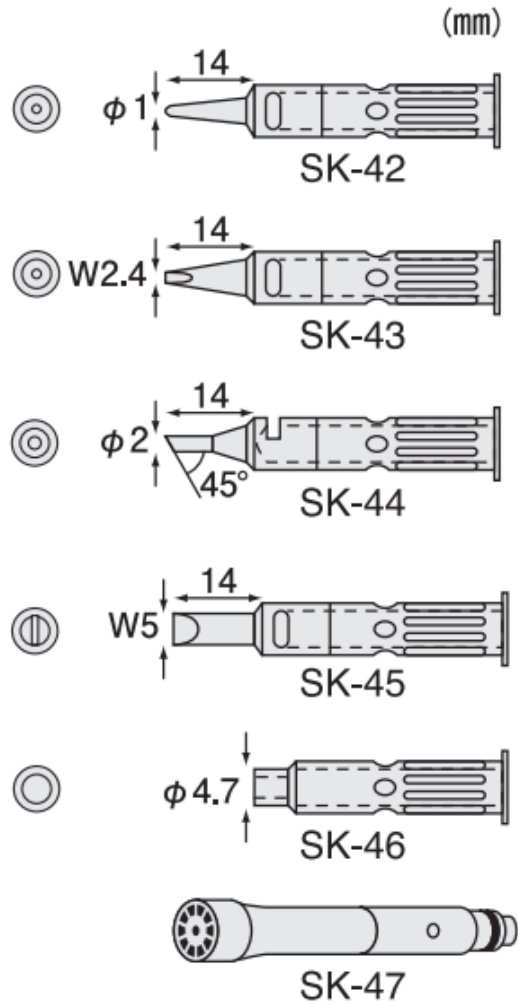

SK-42/47

Item No.	Description
SK-42	Tapered Needle
SK-43	Chisel
SK-44	$\phi 2$ mm Spade
SK-45	Chisel
SK-46	Hot blow tip
SK-47	Ejector Unit