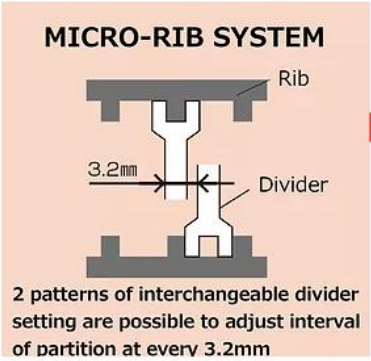

KP 02K/03K Seri

Shock-proof and durable transparent box, ideal for storage and carrying small components and parts

- 2 patterns of interchangeable divider setting is possible to adjust interval of partition at every 3.2 mm
- Super clear see-through lid owing to shock-proof polycarbonate resin
- Material : Body - Polypropylene
Lid / Latch - Polycarbonate / ABS

KP-02K : Ext. Size 207 x 145 x 40 mm Dividing Plate: 18 pcs.

KP-03K : Ext. Size 255 x 190 x 40 mm Dividing Plate: 32 pcs.

Optional dividing plate set

KP-96 : 6 pcs./set adaptable to KP-02K

KP-97 : 6 pcs./set adaptable to KP-03K

Recognize the contents easily owing to the super-clear lid