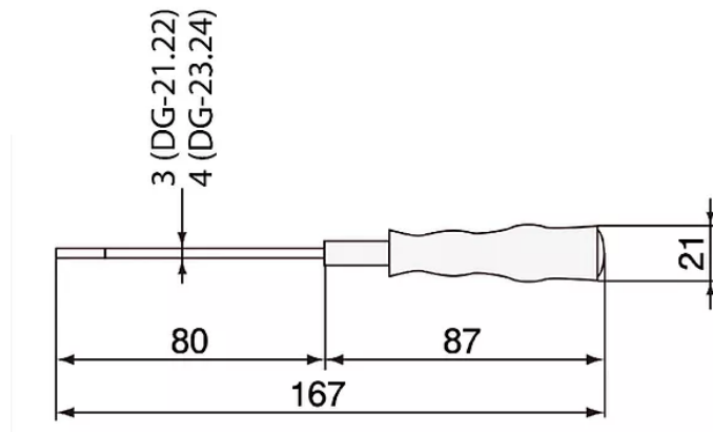

DG-21~24 Mini Soft Grip Driver

- Comfortable soft-grip handle
- Chrome-vanadium steel & perfectly heat-treated blade
- Black oxide point
- Chrome plated shaft
- Point Size : DG-21 (-) 3 x 0.4 mm
 DG-22 (+) #00
 DG-23 (-) 4 x 0.5 mm
 DG-24 (+) #0

Item No.	Point Size	Shaft Length	Shaft Diam.	Handle Diam.	O.A. Length
DG-21	-3 x 0.4	80mm	3mm	21mm	167mm
DG-22	+ #00				
DG-23	-4 x 0.5		4mm		
DG-24	+ #0				