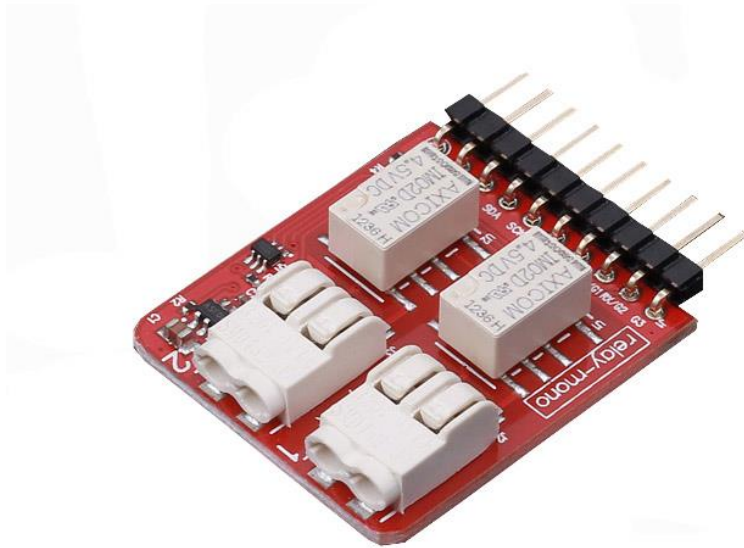

SEEED-106990016

TESSEL RELAY MODULE

PRODUCT DETAILS

Control high-current devices, such as power cords and appliances.

Turn your coffee maker on when the Ambient module detects light, or based on input from an app.

Features

- Rated for 240V and 5A
- AC or DC current

- Secure and remove wires with the help of a ballpoint pen. No more loose wires or screwdrivers.

Technical details

Dimensions	65mm x45mm x7.5mm
Weight	G.W 7g
Battery	Exclude