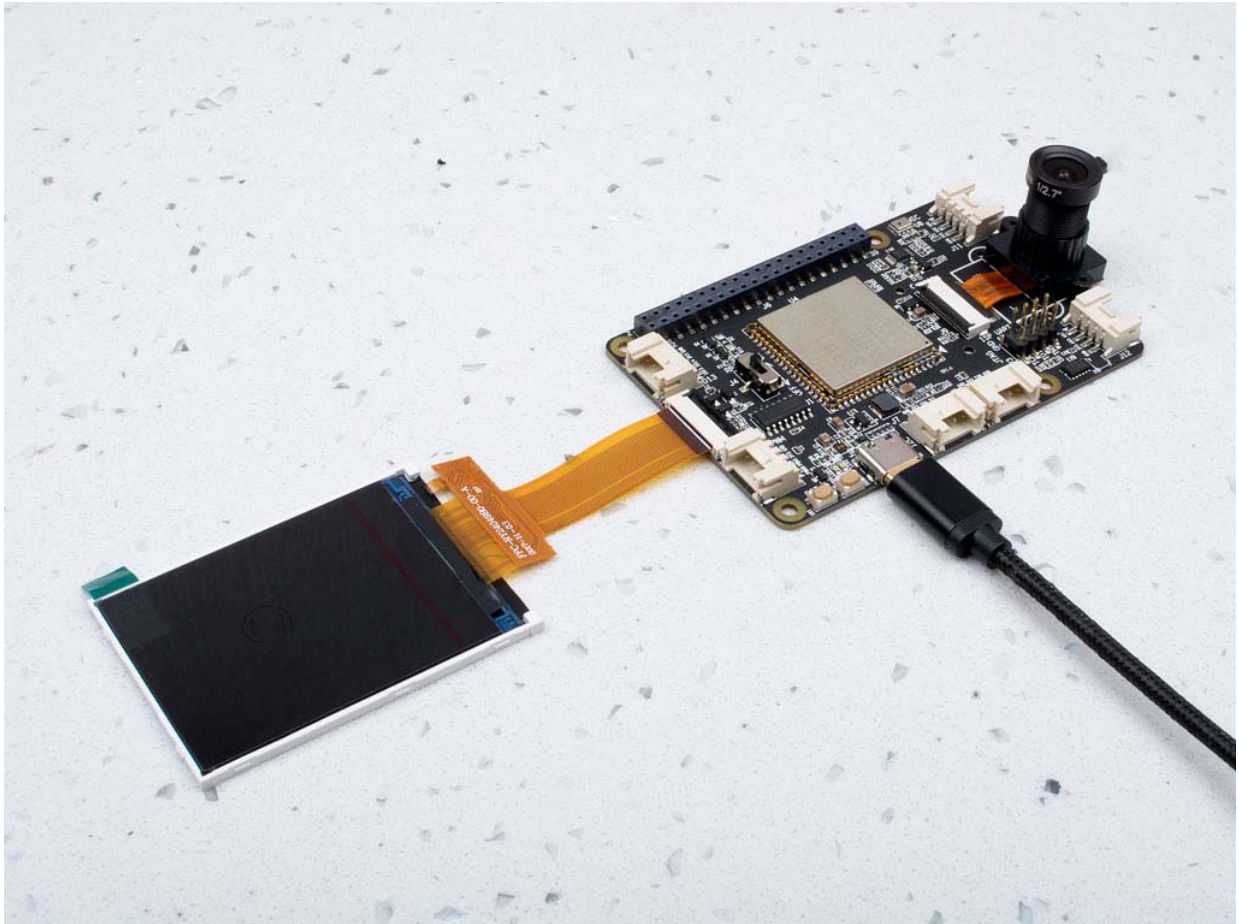

OV2640 Fisheye Camera

SKU 114991881

OV2640 Fisheye Camera is a 2 Megapixel OV2640 camera module with a f3.6mm fisheye lens. It contains a 24pin FPC interface.

Wide angle fisheye lens and 1632 x 1232 high resolution make it a perfect camera for Grove AI HAT for Edge Computing and other Sipeed serial board.

Connection Demo

ECCN/HTS

ECCN	EAR99
HSCODE	8525801302
UPC	

<https://www.seeedstudio.com/OV2640-Fisheye-Camera-p-4048.html/6-13-19>