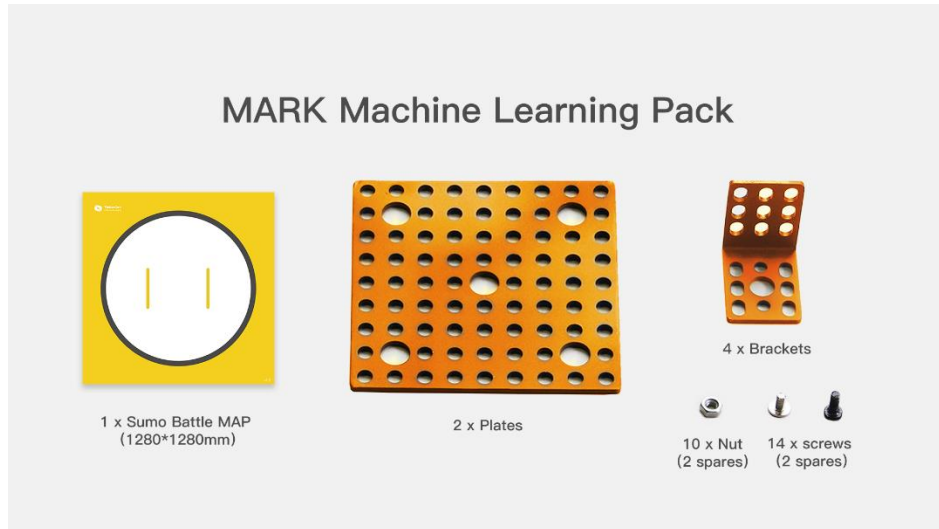

SEED-114992282

Machine Learning Pack for Make a Robot Kit

PRODUCT DETAILS

Features

- Make A Self Driving Car
- Interactive & Engaging through AI Recognition
- On Device Model Training
- Designed to be extended in creative ways
- Customizable, Extendable & Open Source

Description

Machine Learning Pack is designed to be used with [MARK\(Make A Robot Kit\)](#) car. The pack helps users discover about Machine Learning, implementing the popular SUMO robot projects with the attachments and SUMO Competition Map. The items in this pack are also referenced in the Machine Learning Coursework which accompanies Make A Robot Kit.

The Machine Learning Pack includes a competition mat ideal for battle bot fights and enough battle hardware for two MARKs.

This kit is suitable for:

- Maker teachers
- High school students
- Homeschooling educators
- STEM camps
- AI experimenters
- AI & robotics learners