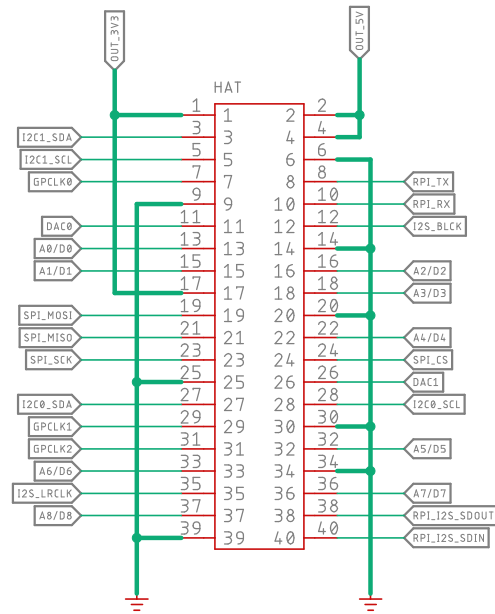

Master and Slave Header

OSHW
LOGO