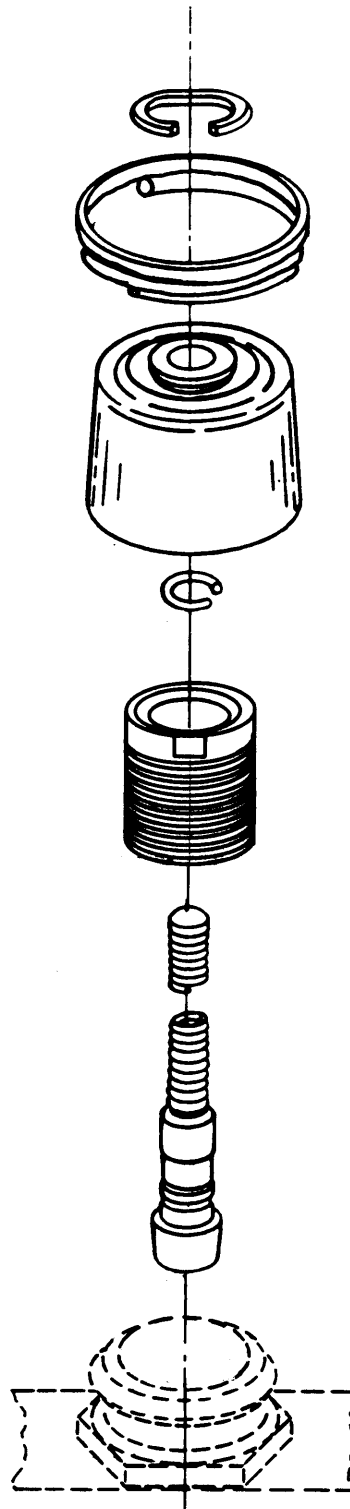

MICRO SWITCH

FREEPORT, ILLINOIS, U S. A
A DIVISION OF HONEYWELL
FED. MFG. CODE 91929

PACKET

CATALOG LISTING
6 PA188-F

THIS DRAWING COVERS A PROPRIETARY ITEM AND IS THE PROPERTY OF MICRO SWITCH, A DIVISION OF HONEYWELL. THIS DRAWING IS NOT TO BE COPIED OR USED WITHOUT THE APPROVAL OF MICRO SWITCH.

NOTE

1 - PARTS FURNISHED UNASSEMBLED
IN BULK AS PACKET

6 PA188-F		REPLACES
M		PR-10997
DRAWING NUMBER		CHECK
ISSUE	2	CHECK
REVISIONS		
A	CO-1	CHECK
	77179-D	
	J J O	
	12 MAR 94	
S L B 5 MAR 82		
DRAWN		
FO-52850		