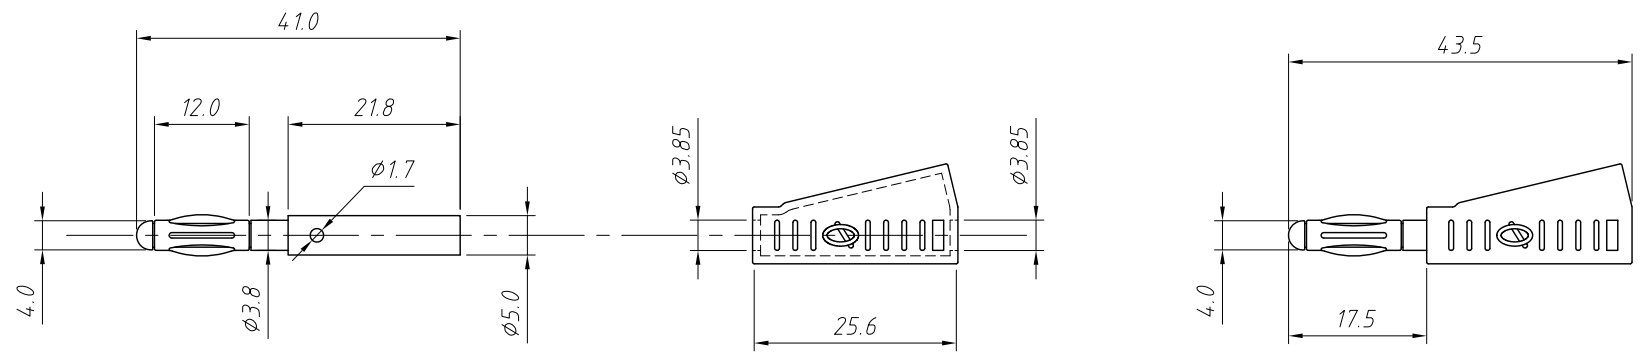

1
RoHS Compliance

Order Information:
 L-KLS1-BAP-1890-N-G

L: RoHS
 Banana plug
 Serial number
 Nickel Plated
 Color: B-Black
 G-Green, L-Blue,
 R-Red, Y-Yellow

Note:
 RoHS JT-1890, Nickel Plated, Bagged

| GENERAL TOLERANCE | PROJECTION | | Description: |
|-------------------|------------|------------|---------------------------------|
| X. ± 0.50 | UNITS | mm | 4mm Banana plug |
| .X ± 0.25 | SCALE | 1:1 | |
| .XX ± 0.10 | Draw by: | Jenny | KLS P/N: L-KLS1-BAP-1890-N-G |
| ANGLE TOLERANCE | Check by: | | NingBo KLS ELECTRONIC CO.,L TD. |
| X. $\pm 5^\circ$ | Date | 2021-04-15 | |
| .X $\pm 3^\circ$ | | | |
| .XX $\pm 2^\circ$ | SHEET | 1 OF 1 | |