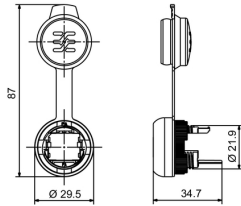

IE-FCM-RJ45-C

Weidmüller Interface GmbH & Co. KG
Klingenbergstraße 26
D-32758 Detmold
Germany

www.weidmueller.com

Zeichnungen

Dimensioned drawing