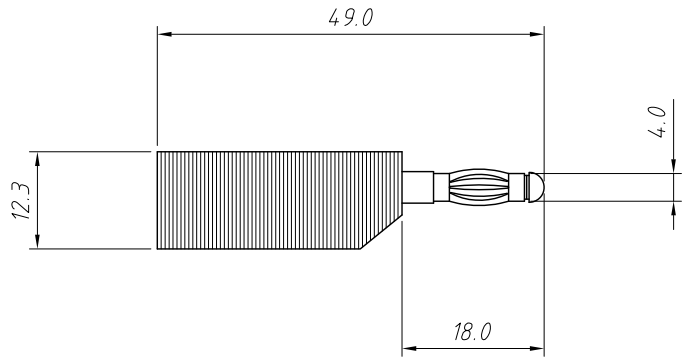

1
RoHS Compliance

4mm Banana Plug Connector, Nickel
Plated, Plastic Housing, Yellow.
Remark: Optional Green, Blue, Yellow Color.
Housing Material: PE
Body Material: Beryllium copper, Nickel Plated

Order Information:
L-KLS1-BAP-011A-N-Y
L: RoHS
4mm Banana plug
Plating: Nickel-plated
Color: Y- Yellow

ANGLE TOLERANCE	PROJECTION	Description:	4mm Banana plug	
$\pm 3^\circ$				
GENERAL TOLERANCE	UNITS	mm	KLS P/N:	L-KLS1-BAP-011A-N-Y
x.x ± 0.30	SHEET SIZE	A4	1:1	NingBo KLS ELECTRONIC CO.,L TD.
x.xx ± 0.20	Draw:	Daniel	2020-11-11	
x.xxx ± 0.10	Check:	Daniel	2020-11-11	