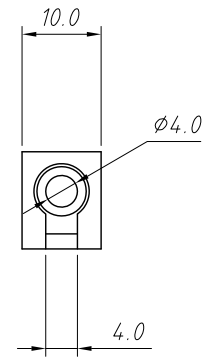

1
RoHS Compliance

4mm Banana Plug Connector, Nickel
Plated, Plastic Housing, Yellow.
Remark: Optional Green, Blue, Yellow Color.
Housing Material: PE
Body Material: Beryllium copper, Nickel Plated

Order Information:
L-KLS1-BAP-011A-N-Y
L: RoHS
4mm Banana plug
Plating: Nickel-plated
Color: Y- Yellow

ANGLE TOLERANCE	PROJECTION	Description:	4mm Banana plug	
$\pm 3^\circ$				
GENERAL TOLERANCE	UNITS	mm	KLS P/N:	L-KLS1-BAP-011A-N-Y
x.x ± 0.30	SHEET SIZE	A4	1:1	NingBo KLS ELECTRONIC CO.,L TD.
x.xx ± 0.20	Draw:	Daniel	2020-11-11	
x.xxx ± 0.10	Check:	Daniel	2020-11-11	