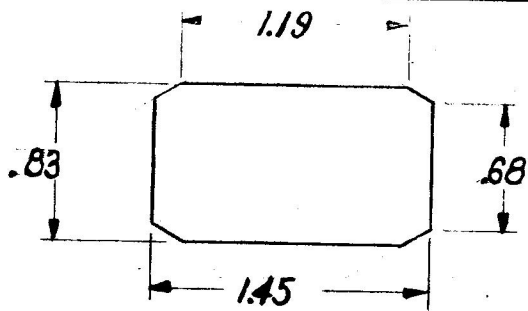

COLE-HERSEE CO.

NPM 1-24-73

57000-04

NOTES:

SILVER CONTACT RIVETS AND  
SILVER CONTACT PAD.

HEAVY DUTY

25 AMPS @ 12VDC LAMP LOAD

DO NOT SCALE

LET	WAS	DATE	BY	LET	WAS	DATE	BY	MATERIAL	DRAWN	CHECKED	APPR'D.	SCALE	DATE DRAWN
				D	ADD SYMBOL	2-25-72	RF	#	R.B.	6/8/73		FULL	1-30-73
				C	REV TERMS	1-11-82	CB	FINISH					
				B	REV 18058	3-28-73	JB	#					
				A	ADDED 18035	3-17-73	JT	TOLERANCES					
					ISSUED	2-1-73	JY	FRACTIONAL ±					
								DECIMAL ±.015					
<b>COLE-HERSEE COMPANY</b>												DATE BLUEPRINT	
BOSTON, MASS. 02127, U.S.A.													
SINGLE POLE SINGLE THROW ROCKER SWITCH												57000-04	