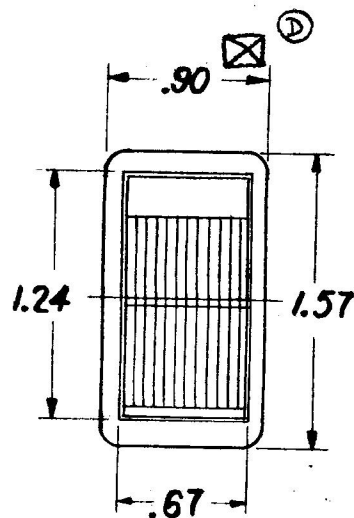

COLE-HERSEE CO.

NPM 1-24-73

57000-04

NOTES:

SILVER CONTACT RIVETS AND  
SILVER CONTACT PAD.

HEAVY DUTY

25 AMPS @ 12VDC LAMP LOAD

DO NOT SCALE

LET	WAS	DATE	BY	LET	WAS	DATE	BY	MATERIAL	DRAWN	CHECKED	APPR'D.	SCALE	DATE DRAWN
				D	ADD SYMBOL	2-25-72	RF	#	R.B.	6/8/73		FULL	1-30-73
				C	REV TERMS	1-11-82	CB	FINISH					
				B	REV 18058	3-28-73	JB	#					
				A	ADDED 18035	3-17-73	JT	TOLERANCES					
					ISSUED	2-1-73	JY	FRACTIONAL ±					
								DECIMAL ±.015					
<b>COLE-HERSEE COMPANY</b>												DATE BLUEPRINT	
BOSTON, MASS. 02127, U.S.A.													
SINGLE POLE SINGLE THROW ROCKER SWITCH												57000-04	