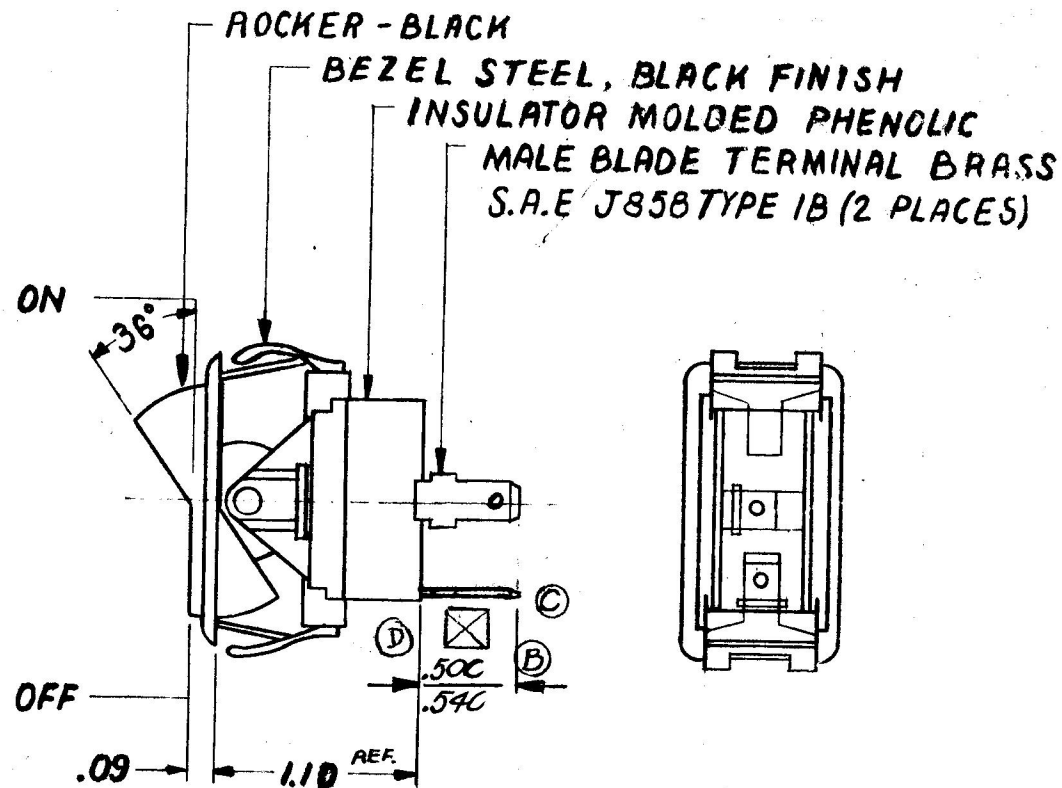

COLE-HERSEE CO.

NPM 1-24-73

57000-04

NOTES:

SILVER CONTACT RIVETS AND  
SILVER CONTACT PAD.

HEAVY DUTY

25 AMPS @ 12VDC LAMP LOAD

DO NOT SCALE

LET	WAS	DATE	BY	LET	WAS	DATE	BY	MATERIAL	DRAWN	CHECKED	APPR'D.	SCALE	DATE DRAWN
				D	ADD SYMBOL	2-25-72	RF	#	R.B.	6/8/73		FULL	1-30-73
				C	REV TERMS	1-11-82	CB	FINISH					
				B	REV 18058	3-28-73	JB	#					
				A	ADDED 18035	3-17-73	JT	TOLERANCES					
					ISSUED	2-1-73	JY	FRACTIONAL ±					
								DECIMAL ±.015					
<b>COLE-HERSEE COMPANY</b>												DATE BLUEPRINT	
BOSTON, MASS. 02127, U.S.A.													
SINGLE POLE SINGLE THROW ROCKER SWITCH												57000-04	