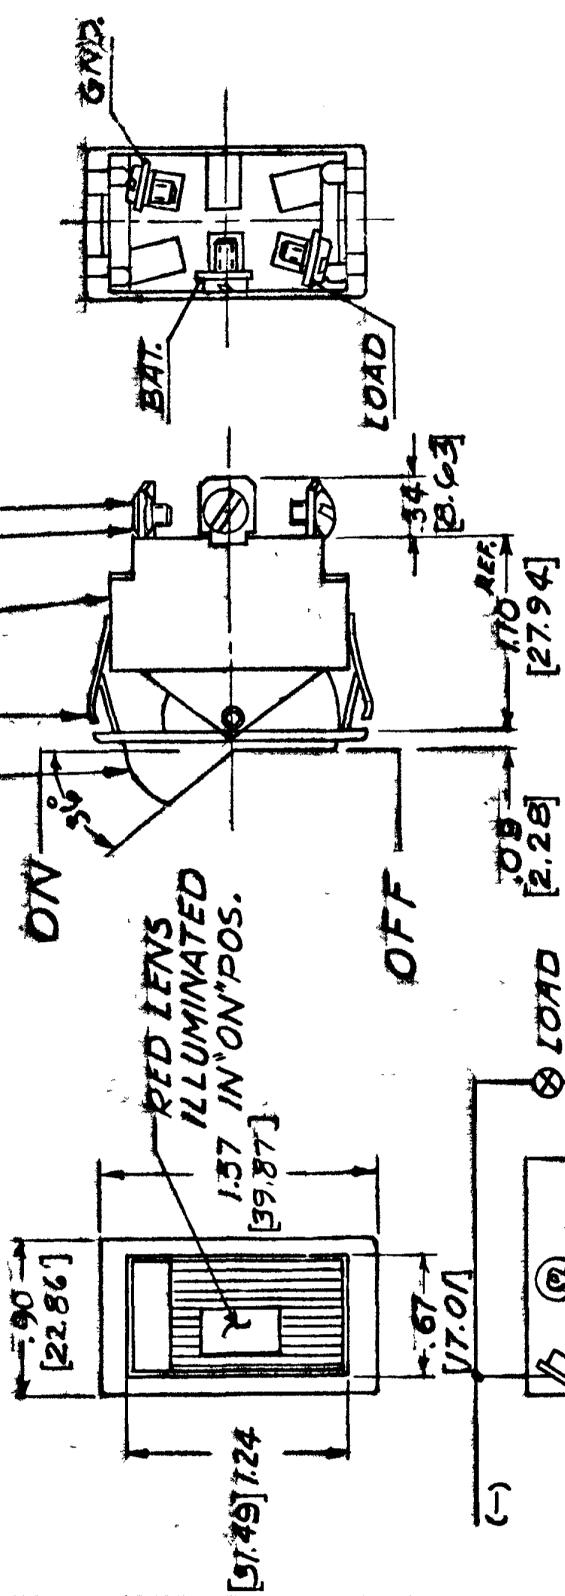

56300-01  
56300-05

ROCKER, WHITE  
BEZEL, STEEL, NICKEL PLT, BRIGHT FINISH  
INSULATOR, MOLDED PHENOLIC  
TERMINAL, BRASS  
SCREW, BRASS # 0-32 THD. (3 PLACES)

NOTE  
SILVER CONTACT RIVETS AND  
SILVER CONTACT PAD

HEAVY DUTY

| LET | WAS | DATE | BY | DATE | WAS | DATE | BY | MATERIAL                          | DRAWN               | CHECKED | APPR'D                      | SCALE   | DATE DRAWN     |
|-----|-----|------|----|------|-----|------|----|-----------------------------------|---------------------|---------|-----------------------------|---|----------------|
|     |     |      |    |      |     |      |    |                                   | S.B                 |         |                             | 5G 300 WITH FULL NARROW BEZEL REPLACING BRKT. | 3-25-74        |
|     |     |      |    |      |     |      |    | FINISH                            |                     |         |                             |   | DATE BLUEPRINT |
|     |     |      |    |      |     |      |    | TOLERANCES FRACTIONAL ± DECIMAL ± | COLE-HERSEE COMPANY |         | BOSTON, MASS. 02127, U.S.A. |   |                |
|     |     |      |    |      |     |      |    |                                   |                     |         |                             |   | 56300-01       |
|     |     |      |    |      |     |      |    |                                   |                     |         |                             |   | 56300-05       |