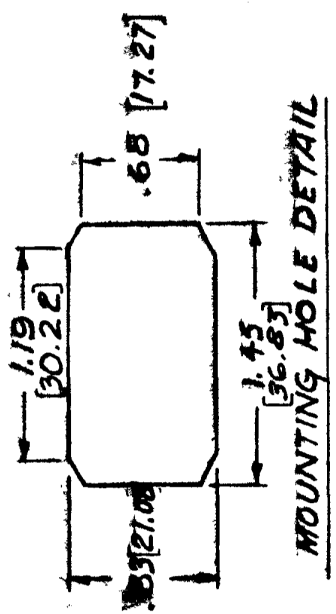

56300-01  
56300-05

ROCKER, WHITE  
BEZEL, STEEL, NICKEL PLT, BRIGHT FINISH  
INSULATOR, MOLDED PHENOLIC  
TERMINAL, BRASS  
SCREW, BRASS # 0-32 THD. (3 PLACES)

NOTE  
SILVER CONTACT RIVETS AND  
SILVER CONTACT PAD

HEAVY DUTY

| LET | WAS | DATE | BY | DATE | WAS | DATE | BY | MATERIAL                          | DRAWN               | CHECKED | APPR'D                      | SCALE   | DATE DRAWN     |
|-----|-----|------|----|------|-----|------|----|-----------------------------------|---------------------|---------|-----------------------------|---|----------------|
|     |     |      |    |      |     |      |    |                                   | S.B                 |         |                             | 5G 300 WITH FULL NARROW BEZEL REPLACING BRKT. | 3-25-74        |
|     |     |      |    |      |     |      |    | FINISH                            |                     |         |                             |   | DATE BLUEPRINT |
|     |     |      |    |      |     |      |    | TOLERANCES FRACTIONAL ± DECIMAL ± | COLE-HERSEE COMPANY |         | BOSTON, MASS. 02127, U.S.A. |   |                |
|     |     |      |    |      |     |      |    |                                   |                     |         |                             |   | 56300-01       |
|     |     |      |    |      |     |      |    |                                   |                     |         |                             |   | 56300-05       |

25 AMPS @ 12 VDC LAMP LOAD  
56300-05 SAME AS 56300-01 EXCEPT BEZEL NICKEL PLT-DULL FINISH