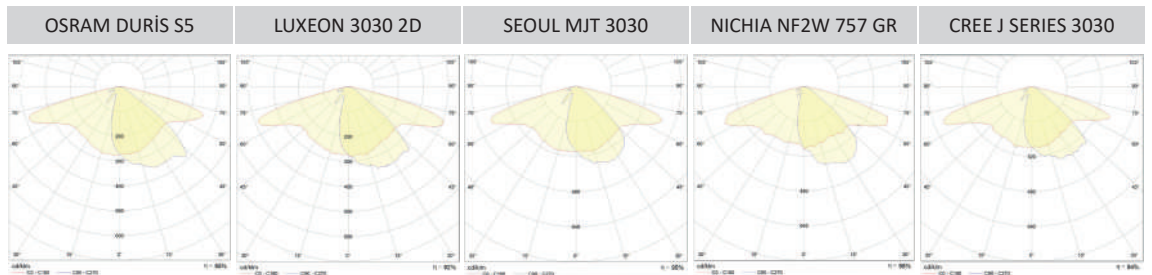

- ✓ **Medium , Type II**
- ✓ **Street Lighting**
- ✓ **%93 Efficiency**
- ✓ **50*50 mm**
- ✓ **3030 Mid-Power**

Turkey
Discover
the potential

PRODUCT IMAGES MAY DIFFER

PHOTOMETRIC DATA

TECHNICAL SPECIFICATIONS

Product Code	PMM2/M3-MI43-SCH
Dimension (mm) W x L x H	50x50x4,2
Material	PMMA
Fastening	Screw
Beam Angle	143° - 62° Medium, Type II
Type	12 in 1
Optical Efficiency	%93
Box Size (mm) W x L x H	370x300x225
Box Weight	11 Kg
Box Quantity	1050 pcs
Rohs Complaint	Yes