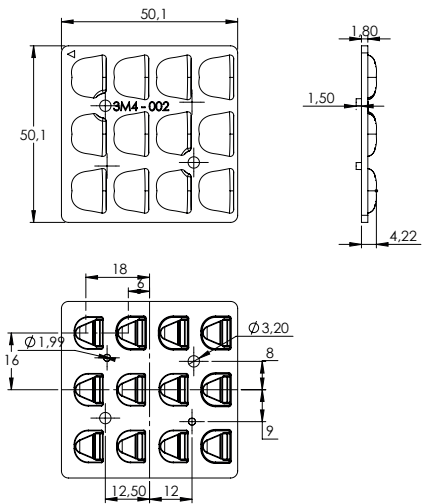

- ✓ **Medium , Type II**
- ✓ **Street Lighting**
- ✓ **%93 Efficiency**
- ✓ **50*50 mm**
- ✓ **3030 Mid-Power**

Turkey
Discover
the potential

PRODUCT IMAGES MAY DIFFER

PHOTOMETRIC DATA

TECHNICAL SPECIFICATIONS

Product Code	PMM2/M3-MI43-SCH
Dimension (mm) W x L x H	50x50x4,2
Material	PMMA
Fastening	Screw
Beam Angle	143° - 62° Medium, Type II
Type	12 in 1
Optical Efficiency	%93
Box Size (mm) W x L x H	370x300x225
Box Weight	11 Kg
Box Quantity	1050 pcs
Rohs Complaint	Yes