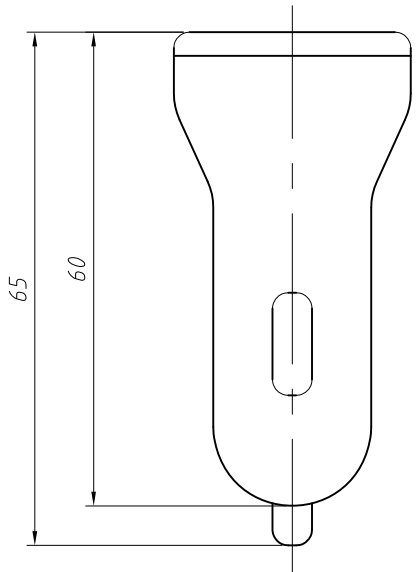

1  
RoHS Compliance

Basic Information:  
 Material: ABS  
 Color: Black  
 Size: 60x30mm  
 Rated power: 12W  
 Input: 12-24V  
 Output: 5V / 2.4A  
 Interface type: USB

Order Information:  
 L-KLS5-CCG-12W-5V-2  
 L: RoHS  
 Model  
 Rated power: 12W  
 Input voltage: 5V  
 Color: 2-Black

ANGLE TOLERANCE	PROJECTION	Description:		
±3°		Cigarette lighter with USB type		
GENERAL TOLERANCE	UNITS	mm	KLS P/N:	L-KLS5-CCG-12W-5V-2
x.x ±0.30	SHEET SIZE	A4		
x.xx ±0.20	Draw:	Daniel	2020-11-11	NingBo KLS ELECTRONIC CO.,L TD.
x.xxx ±0.10	Check:	Daniel	2020-11-11	