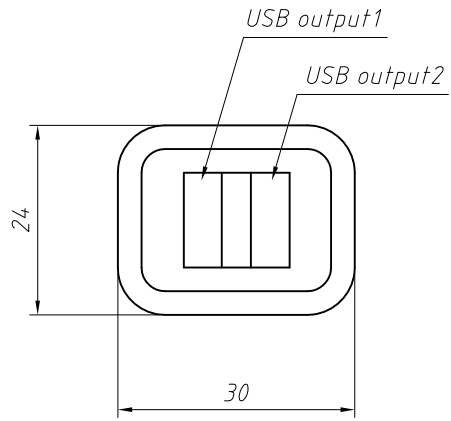

1  
RoHS Compliance

Basic Information:  
 Material: ABS  
 Color: Black  
 Size: 60x30mm  
 Rated power: 12W  
 Input: 12-24V  
 Output: 5V / 2.4A  
 Interface type: USB

Order Information:  
 L-KLS5-CCG-12W-5V-2  
 L: RoHS  
 Model  
 Rated power: 12W  
 Input voltage: 5V  
 Color: 2-Black

ANGLE TOLERANCE	PROJECTION	Description:		
±3°		Cigarette lighter with USB type		
GENERAL TOLERANCE	UNITS	mm	KLS P/N:	L-KLS5-CCG-12W-5V-2
x.x ±0.30	SHEET SIZE	A4		
x.xx ±0.20	Draw:	Daniel	2020-11-11	NingBo KLS ELECTRONIC CO.,L TD.
x.xxx ±0.10	Check:	Daniel	2020-11-11	