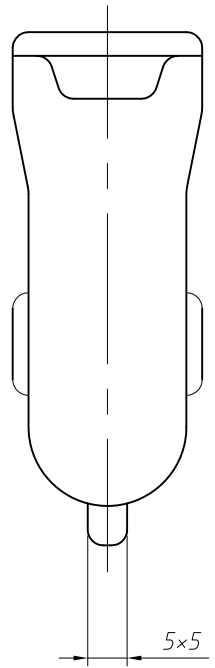

1  
RoHS Compliance

Basic Information:  
 Material: ABS  
 Color: Black  
 Size: 60x30mm  
 Rated power: 12W  
 Input: 12-24V  
 Output: 5V / 2.4A  
 Interface type: USB

Order Information:  
 L-KLS5-CCG-12W-5V-2  
 L: RoHS  
 Model  
 Rated power: 12W  
 Input voltage: 5V  
 Color: 2-Black

ANGLE TOLERANCE	PROJECTION	Description:		
±3°		Cigarette lighter with USB type		
GENERAL TOLERANCE	UNITS	mm	KLS P/N:	L-KLS5-CCG-12W-5V-2
x.x ±0.30	SHEET SIZE	A4		
x.xx ±0.20	Draw:	Daniel	2020-11-11	NingBo KLS ELECTRONIC CO.,L TD.
x.xxx ±0.10	Check:	Daniel	2020-11-11	