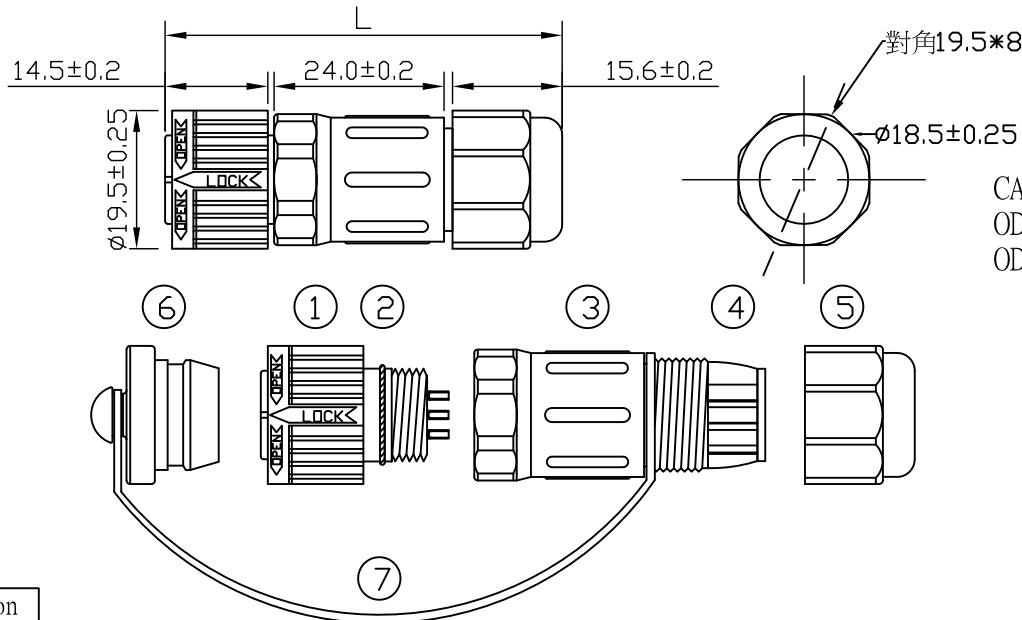

RoHS COMPLIANT

螺帽鎖到底:L:55.3±0.3  
L:56.3±0.3(含防塵蓋吊繩)

CABLE 線徑:  
OD:4.0~8.0mm  
OD:8.0~10.0mm

Water Proof:IP68  
UV Resist

| Pin Select            | Electrial Specification |
|-----------------------|-------------------------|
| LJ-125180AS-PF-02~05P | 10A/250V                |
| LJ-125100AS-PF-04~06P | 3A/250V                 |
| LJ-125210AS-PF-02+05P | 7A+3A/250V              |
| LJ-125075AS-PF-08~18P | 2A/250V                 |

|    |             |                                |         |
|----|-------------|--------------------------------|---------|
| 7  | Rope        | Rubber EPDM                    | BLACK(0 |
| 6  | Dust Cover  | Rubber EPDM                    | BLACK(0 |
| 5  | Sealing Nut | PA66-UL94V-1 UV Resist         | BLACK(0 |
| 4  | Rubber Seal | Rubber EPDM                    | BLACK(0 |
| 3  | Body Housig | PA66-UL94V-1 UV Resist         | BLACK(0 |
| 2  | O-Ring      | Silicon Rubber                 | BLACK(0 |
| 1  | Connector   | PA66-UL94V-0/Barss Gold Plated | WHITE(9 |
| NO | PART NAME   | PART NO                        | COLOR   |

|   |         |   |           |                                  |
|---|---------|---|-----------|----------------------------------|
| 設計 DR.<br>Marco<br>2018/08/20             | 核准 APP. | 容許公差<br>.XXX ±0.10<br>.XX ±0.25<br>.X ±0.38<br>X ±0.50<br>ANG ±3° | TOLERANCE | 品名<br>ARTICLE 快速插拔型防水连接器-母插頭(線端) |
| 版本說明 REVISION NOTE<br>--- Preliminary --- |         | 圖號<br>DWG NO. L170124001  |           | 單位 UNIT<br>mm                    |
| KINSUN                                    |         | 比例 SCALE 1.5/1  |           | 張數 SHEET 1/1                     |
|   |         | 版本 REV. A1  |           |                                  |