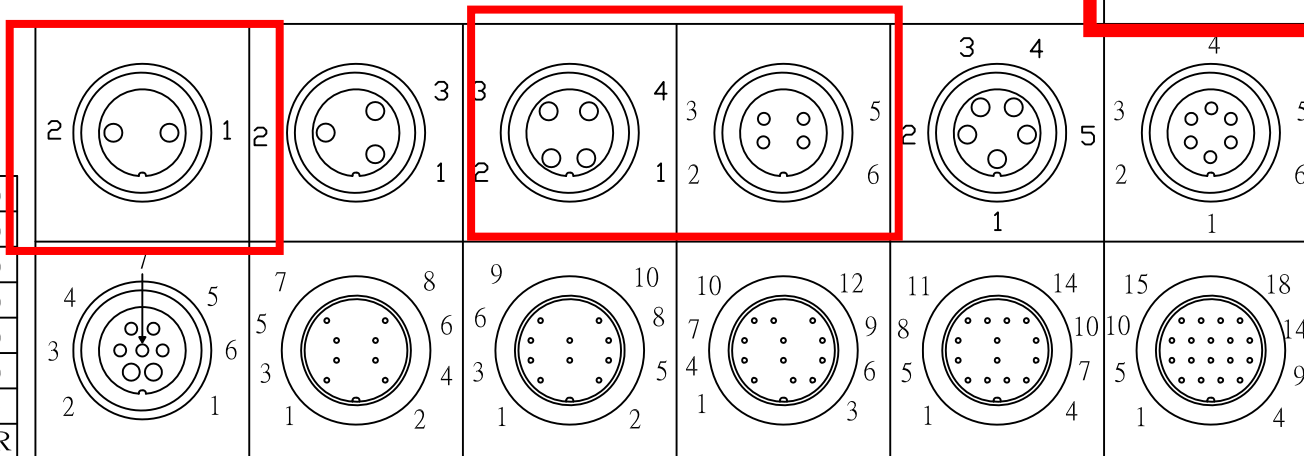

RoHS COMPLIANT

螺帽鎖到底:L:55.3±0.3  
L:56.3±0.3(含防塵蓋吊繩)

CABLE 線徑:  
OD:4.0~8.0mm  
OD:8.0~10.0mm

Water Proof:IP68  
UV Resist

| Pin Select            | Electrial Specification |
|-----------------------|-------------------------|
| LJ-125180AS-PF-02~05P | 10A/250V                |
| LJ-125100AS-PF-04~06P | 3A/250V                 |
| LJ-125210AS-PF-02+05P | 7A+3A/250V              |
| LJ-125075AS-PF-08~18P | 2A/250V                 |

|    |             |                                |         |
|----|-------------|--------------------------------|---------|
| 7  | Rope        | Rubber EPDM                    | BLACK(0 |
| 6  | Dust Cover  | Rubber EPDM                    | BLACK(0 |
| 5  | Sealing Nut | PA66-UL94V-1 UV Resist         | BLACK(0 |
| 4  | Rubber Seal | Rubber EPDM                    | BLACK(0 |
| 3  | Body Housig | PA66-UL94V-1 UV Resist         | BLACK(0 |
| 2  | O-Ring      | Silicon Rubber                 | BLACK(0 |
| 1  | Connector   | PA66-UL94V-0/Barss Gold Plated | WHITE(9 |
| NO | PART NAME   | PART NO                        | COLOR   |

|   |         |   |           |                                  |
|---|---------|---|-----------|----------------------------------|
| 設計 DR.<br>Marco<br>2018/08/20             | 核准 APP. | 容許公差<br>.XXX ±0.10<br>.XX ±0.25<br>.X ±0.38<br>X ±0.50<br>ANG ±3° | TOLERANCE | 品名<br>ARTICLE 快速插拔型防水连接器-母插頭(線端) |
| 版本說明 REVISION NOTE<br>--- Preliminary --- |         | 圖號<br>DWG NO. L170124001  |           | 單位 UNIT<br>mm                    |
| KINSUN                                    |         | 比例 SCALE 1.5/1  |           | 張數 SHEET 1/1                     |
|   |         | 版本 REV. A1  |           |                                  |