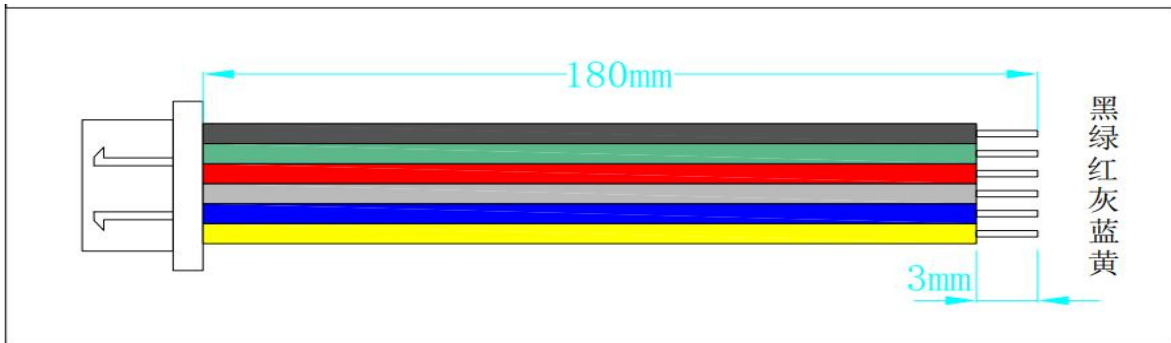

SAT-180-DZ-6P-200-26-HW

Drawing

Remind: 6 lines are joined together!

black
green
red
gray
blue
yellow