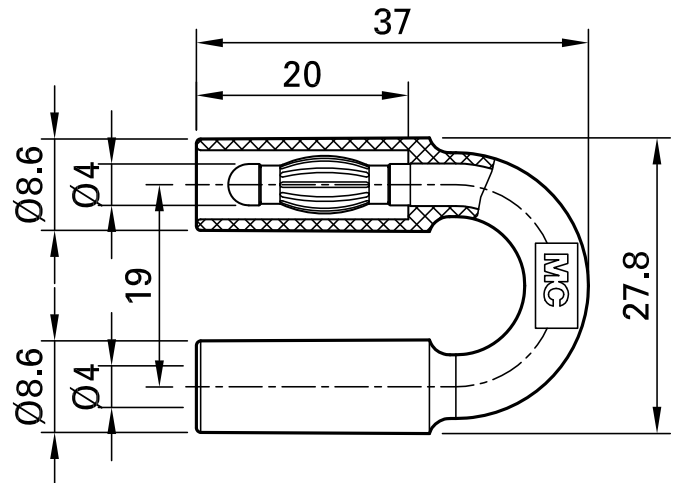

## SKS4-19L

Item number 24.0023-\*

Insulated, Ø 4 mm, made of brass. Plugs with spring-loaded MULTILAM and rigid insulating sleeves.

Technical data	
Diameter of plug system	4 mm
Rated Values	1000 V, CAT II, 32 A
Surface treatment electrical contact	Au
Base material electrical contact	CuZn
Colours *	<b>21</b>
Plug spacing	19 mm
Test accessory acc. to	IEC EN 61010-031
Material insulating part	PA
Approvals	CE