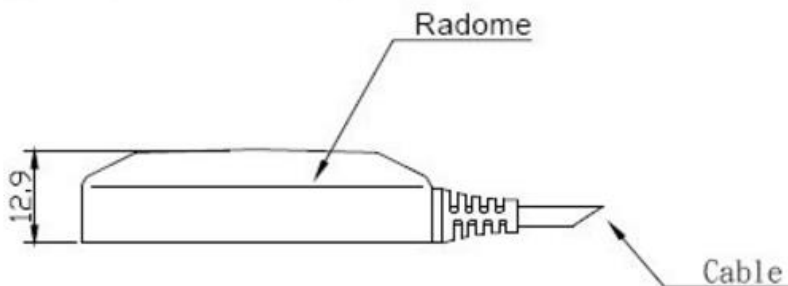

Mounting: magnetic base or adhesive

Housing color: Black

Environmental :

Working Temp: -40oC~+85oC

Storage Temp: -45oC~+100oC

Vibration Sine sweep: 1g(0-p)10~50~10Hz each axis

Humidity Humidity: 95%~100% RH

Weatherproof: 100% Waterproof

Compatible GPS Devices:

All GPS receivers/systems with a SMA connector for external antennas.

M Series

Radome: ABS+PC

Bottom Housing: Aluminum

Unit: mm

UNLESS OTHERWISE SPECIFIED DIMENSIONS ARE IN MILLIMETER TOLERANCES:	
ANGLE	± 1°
1 PLACE DECIMALS	±0.2
2 PLACE DECIMALS	±0.15
3 PLACE DECIMALS	±0.05