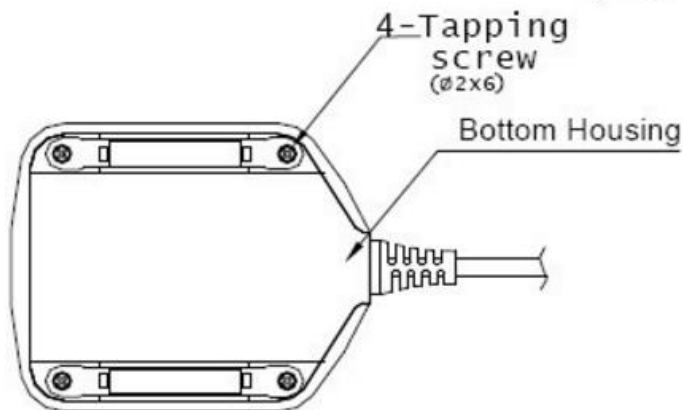

Mounting: magnetic base or adhesive

Housing color: Black

Environmental :

Working Temp: -40oC~+85oC

Storage Temp: -45oC~+100oC

Vibration Sine sweep: 1g(0-p)10~50~10Hz each axis

Humidity Humidity: 95%~100% RH

Weatherproof: 100% Waterproof

Compatible GPS Devices:

All GPS receivers/systems with a SMA connector for external antennas.

M Series

Radome: ABS+PC

Bottom Housing: Aluminum

Unit: mm

UNLESS OTHERWISE SPECIFIED DIMENSIONS ARE IN MILLIMETER TOLERANCES:	
ANGLE	± 1°
1 PLACE DECIMALS	±0.2
2 PLACE DECIMALS	±0.15
3 PLACE DECIMALS	±0.05