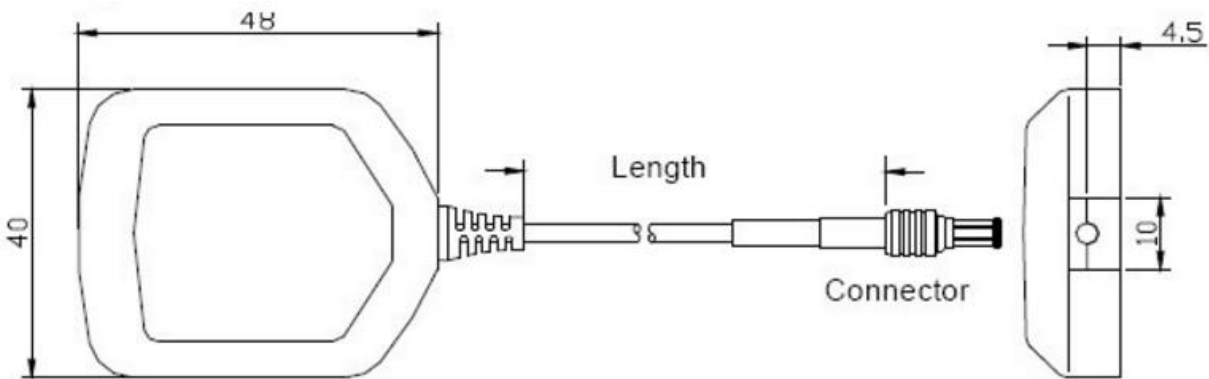

Mounting: magnetic base or adhesive

Housing color: Black

Environmental :

Working Temp: -40oC~+85oC

Storage Temp: -45oC~+100oC

Vibration Sine sweep: 1g(0-p)10~50~10Hz each axis

Humidity Humidity: 95%~100% RH

Weatherproof: 100% Waterproof

Compatible GPS Devices:

All GPS receivers/systems with a SMA connector for external antennas.

M Series

Radome: ABS+PC

Bottom Housing: Aluminum

Unit: mm

UNLESS OTHERWISE SPECIFIED DIMENSIONS ARE IN MILLIMETER TOLERANCES:	
ANGLE	± 1°
1 PLACE DECIMALS	±0.2
2 PLACE DECIMALS	±0.15
3 PLACE DECIMALS	±0.05