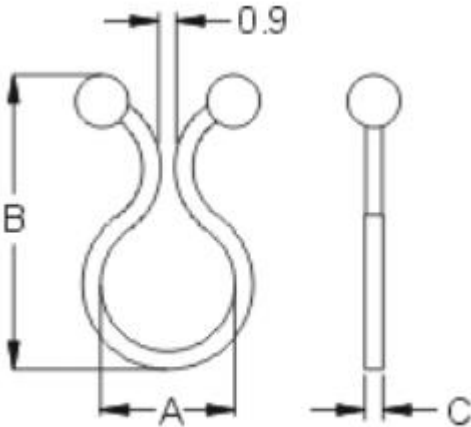

Twist Tie

Standard design

Item No.	Dimension			Bundls Diameter
	A	B	C	
TT-05	5.1	21.6	1.5	4.4
TT-08	7.0	25.0	2.0	7.0
TT-11	11.6	29.8	1.7	10.1
TT-15	15.0	33.8	1.9	13.4
TT-18	18.6	40.0	1.9	16.2
TT-24	23.6	45.0	2.0	21.3