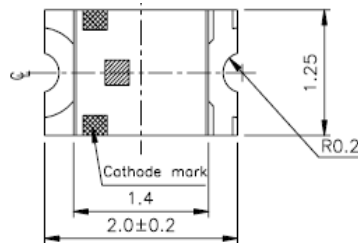

0805 Package Chip LED

0805R1C-KPB-S	AlGaN	Red	630-640	Water Clear	1.9-2.4	20-50	120
0805R1C-KPB-A	AlGaN	Red	620-635	Water Clear	1.9-2.4	40-80	120
0805R1C-KPC-B	AlGaN	Red	620-635	Water Clear	1.9-2.4	80-100	120
0805R1C-KHA-C	AlGaN	Red	620-635	Water Clear	1.9-2.4	120-160	120
0805Y1C-KPB-A	AlGaN	Yellow	580-595	Water Clear	1.9-2.4	40-80	120
0805Y1C-KPC-B	AlGaN	Yellow	580-595	Water Clear	1.9-2.4	80-120	120
0805Y1C-KHA-C	AlGaN	Yellow	580-595	Water Clear	1.9-2.4	120-160	120
0805G6C-KPB-P	AlGaN	Green	565-575	Water Clear	1.9-2.4	10-30	120
0805G6C-KPC-S	AlGaN	Green	565-575	Water Clear	1.9-2.4	40-80	120
0805B2C-KPB-A	InGaN	Blue	460-470	Water Clear	2.9-3.5	60-80	120
0805B2C-KPC-B	InGaN	Blue	460-470	Water Clear	2.9-3.5	80-120	120
0805G3C-KHB-A	InGaN	Green	520-530	Water Clear	2.9-3.5	200-250	120
0805G3C-KHC-B	InGaN	Green	520-530	Water Clear	2.9-3.5	300-500	120
0805W2C-KHB-A	InGaN	White		Water Clear	2.9-3.5	200-300	120
0805W2C-KHC-B	InGaN	White		Water Clear	2.9-3.5	350-560	120
0805W3C-A	InGaN	Warm White		Water Clear	2.9-3.5	350-560	120
0805P1C-K-A	AlGaN	PINK		Water Clear	3.0-3.6	200-300	120