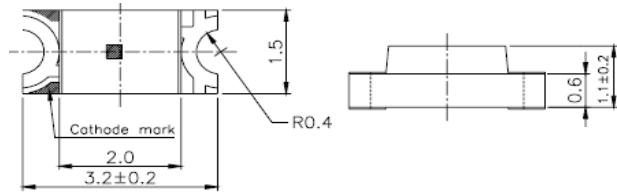

Light-Emitting Diode

SMD LED

1206 Package Chip LED

1206R1C-KPB-A	AlGaInP	Red	620-635	Water Clear	1.9-2.4	40-80	120
1206R1C-KPC-B	AlGaInP	Red	620-635	Water Clear	1.9-2.4	80-100	120
1206R1C-KHA-C	AlGaInP	Red	620-635	Water Clear	1.9-2.4	120-160	120
1206Y1C-KPB-A	AlGaInP	Yellow	580-595	Water Clear	1.9-2.4	40-80	120
1206Y1C-KPC-B	AlGaInP	Yellow	580-595	Water Clear	1.9-2.4	80-120	120
1206Y1C-KHA-C	AlGaInP	Yellow	580-595	Water Clear	1.9-2.4	120-160	120
1206G6C-KPB-P	AlGaInP	Green	565-575	Water Clear	1.9-2.4	10-30	120
1206G6C-KPC-S	AlGaInP	Green	565-575	Water Clear	1.9-2.4	40-80	120
1206B2C-KPB-A	InGaN	Blue	460-470	Water Clear	2.9-3.5	60-80	120
1206B2C-KPC-B	InGaN	Blue	460-470	Water Clear	2.9-3.5	80-120	120
1206G3C-KHB-A	InGaN	Green	520-530	Water Clear	2.9-3.5	200-250	120
1206G3C-KHC-B	InGaN	Green	520-530	Water Clear	2.9-3.5	300-500	120
1206W2C-KHB-A	InGaN	White		Water Clear	2.9-3.5	200-300	120
1206W2C-KHC-B	InGaN	White		Water Clear	2.9-3.5	350-560	120
1206W3C-A	InGaN	Warm White		Water Clear	2.9-3.5	350-560	120
1206P1C-K-A	AlGaInP	PINK		Water Clear	3.0-3.6	200-300	120
1206R1G6D-KPA	GaAsP/GaP	Red	620-635	White diffused	1.9-2.5	50	120
	GaAsP/GaP	Green	565-575		1.9-2.5		
1206G6D-S	AlGaInP	Green	565-575	White Diffused	1.9-2.4	30-72	120