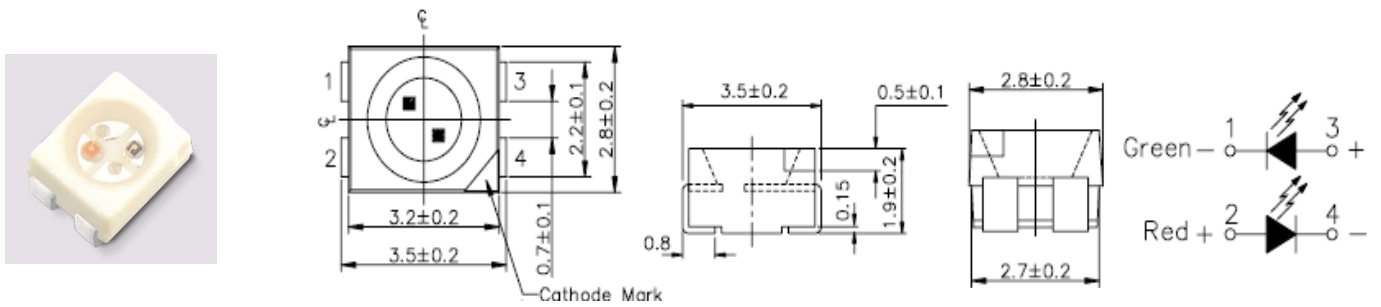

Light-Emitting Diode

SMD LED

3528 Top View With Bi-Color LEDs

3528SURSYGC	AlGaN_P	Red	635	Water Clear	1.9-2.4	24-59	130
	AlGaN_P	Yellow Green	565		2.0-2.4	16-24	
3528SURSUGC	AlGaN_P	Super Red	635	Water Clear	1.9-2.4	100-160	120
	InGa_N	Super Green	525		2.9-4.0	190-280