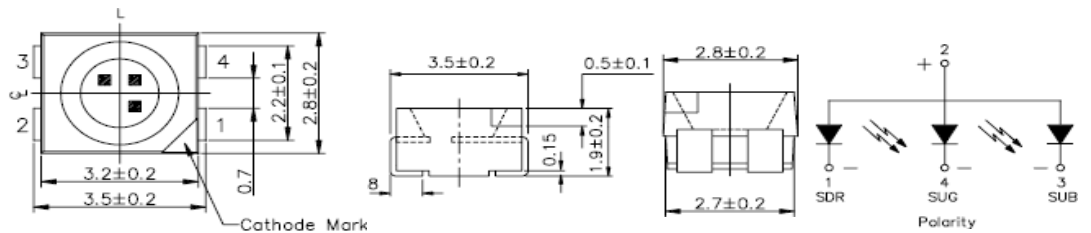

3528 Top View With Full Color LEDs

3528SURSUBSUGC	AlGaInP	Super Red	635	Water Clear	1.9-2.4	100-160	120
	InGaN	Super Green	525		2.9-4.0	190-280	
	InGaN	Super Blue	470		2.9-4.0	45-70