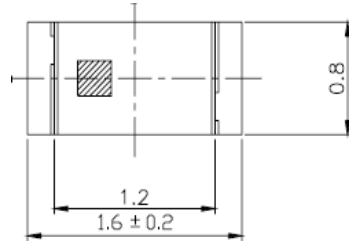

Light-Emitting Diode

SMD LED

Part Number	Chip			Lens Type	VF(V) If=20mA	IV(mcd) If=20mA	Angle 201/2
	Material	Emitted Color	Wave Length λD(nm)				

0603 Package Chip LED

0603R1C-KPB-A	AlGaN	Red	620-635	Water Clear	1.9-2.4	40-80	120
0603R1C-KPC-B	AlGaN	Red	620-635	Water Clear	1.9-2.4	80-100	120
0603R1C-KHA-C	AlGaN	Red	620-635	Water Clear	1.9-2.4	100-140	120
0603Y1C-KPB-A	AlGaN	Yellow	580-595	Water Clear	1.9-2.4	40-80	120
0603Y1C-KPC-B	AlGaN	Yellow	580-595	Water Clear	1.9-2.4	80-120	120
0603Y1C-KHA-C	AlGaN	Yellow	580-595	Water Clear	1.9-2.4	120-160	120
0603G6C-KPB-P	AlGaN	Green	565-575	Water Clear	1.9-2.4	20-30	120
0603G6C-KPC-S	AlGaN	Green	565-575	Water Clear	1.9-2.4	40-80	120
0603B2C-KPB-A	InGaN	Blue	460-470	Water Clear	2.9-3.5	60-80	120
0603B2C-KPC-B	InGaN	Blue	460-470	Water Clear	2.9-3.5	80-120	120
0603G3C-KHB-A	InGaN	Green	520-530	Water Clear	2.9-3.5	200-250	120
0603G3C-KHC-B	InGaN	Green	520-530	Water Clear	2.9-3.5	300-500	120
0603W2C-KHB-A	InGaN	White		Water Clear	2.9-3.5	200-300	120
0603W2C-KHC-B	InGaN	White		Water Clear	2.9-3.5	350-560	120
0603W3C-A	InGaN	Warm White		Water Clear	2.9-3.5	350-560	120