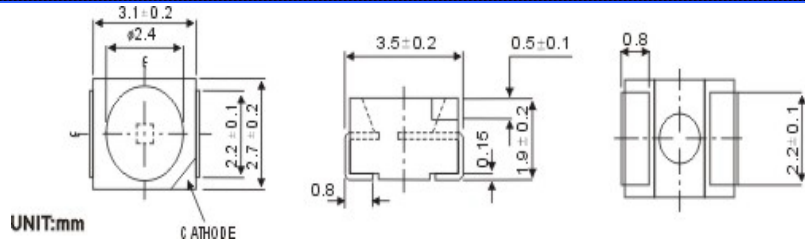

3528 Top View With Full Color LEDs

3528R1C-KPC-K	AlGaInP	Red	620-635	Water Clear	1.9-2.4	150-250	120
3528R1C-KHA-C	AlGaInP	Red	620-635	Water Clear	1.9-2.4	300-450	120
3528Y1C-KPC-K	AlGaInP	Yellow	580-595	Water Clear	1.9-2.4	150-250	120
3528Y1C-KHA-C	AlGaInP	Yellow	580-595	Water Clear	1.9-2.4	300-450	120
3528A1C-KPC-B	AlGaInP	Amber	600-610	Water Clear	1.9-2.4	150-250	120
3528B2C-KPB-A	InGaN	Blue	460-470	Water Clear	3.0-3.6	100-200	120
3528B2C-KPC-C	InGaN	Blue	460-470	Water Clear	3.0-3.6	300-450	120
3528G3C-KHC-A	InGaN	Green	520-530	Water Clear	3.0-3.6	560-1000	120
3528W2C-KHB-A	InGaN	White		Water Clear	3.0-3.5	1600-2000	120
3528W2C-KHC-F	InGaN	White		Water Clear	3.0-3.5	2200-2800	120
3528W3C-KHC-A	InGaN	Warm White		Water Clear	3.0-3.6	1000-1600	120