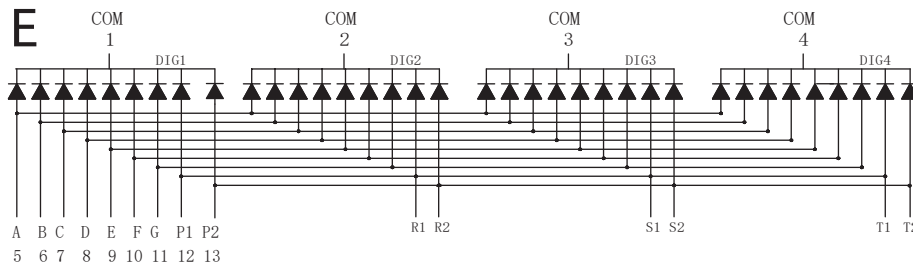

LB5819EWH-3S-D

CODE E

COMMON CATHODE

↑
WH (WHITE)