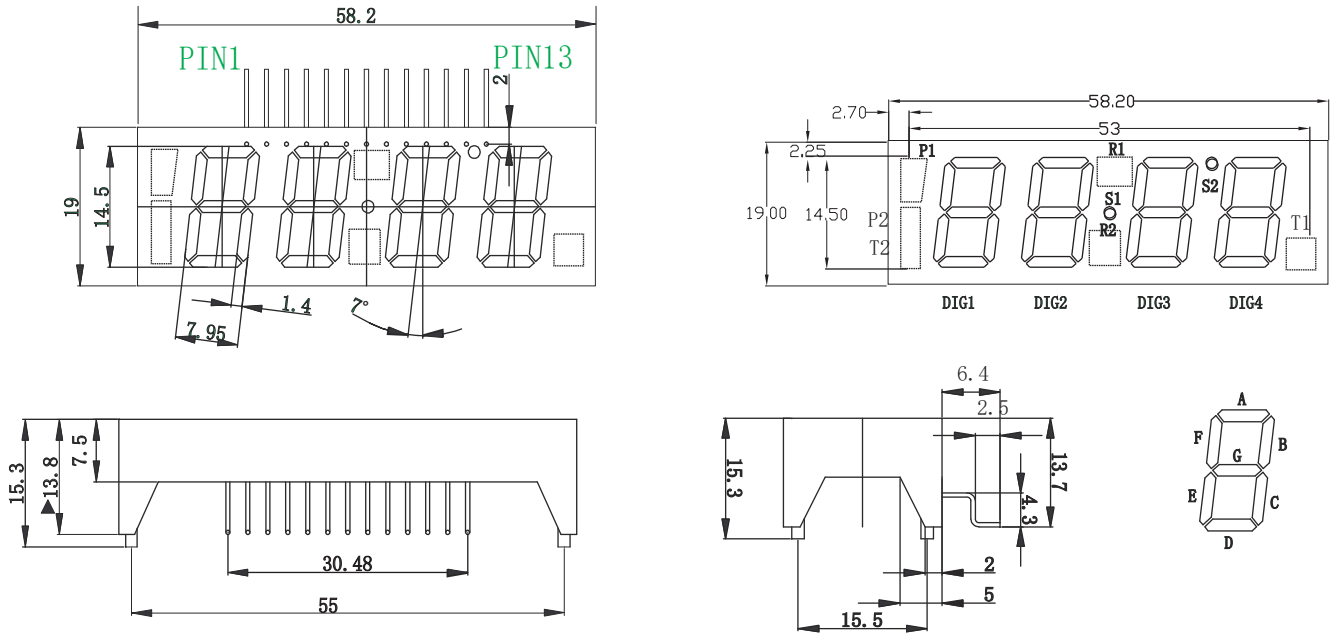

LB5819EWH-3S-D

CODE E

COMMON CATHODE

↑
WH (WHITE)