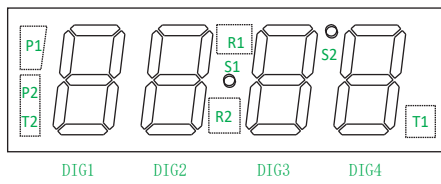

LB5819EWH-3S-D

CODE E

COMMON CATHODE

↑
WH (WHITE)