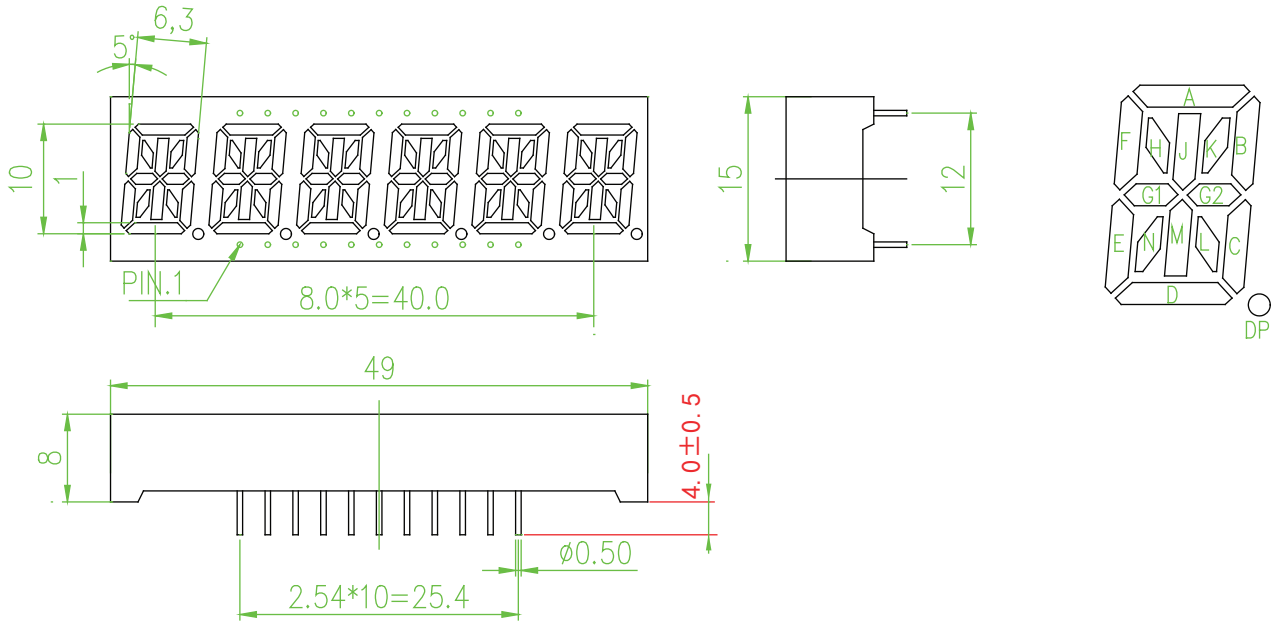

LB60391LUR1A 2024-10-09

CODE L

1 NC

COMMON CATHODE