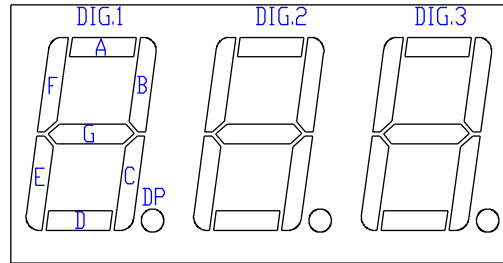

LB30561LWH8B-D

GREY SURFACE

CODE L