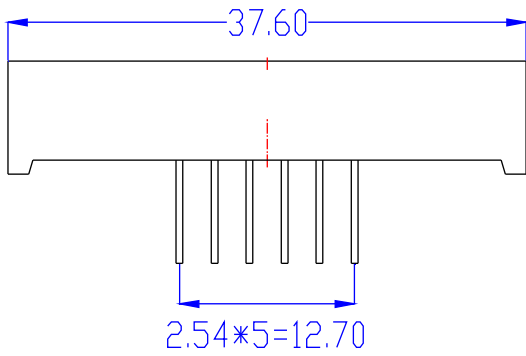

LB30561LWH8B-D

GREY SURFACE

CODE L