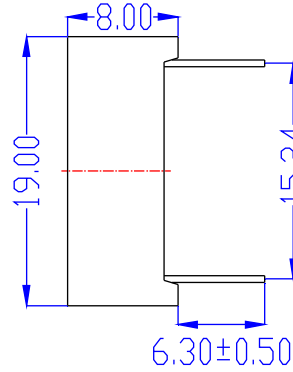

LB30561LWH8B-D

GREY SURFACE

CODE L