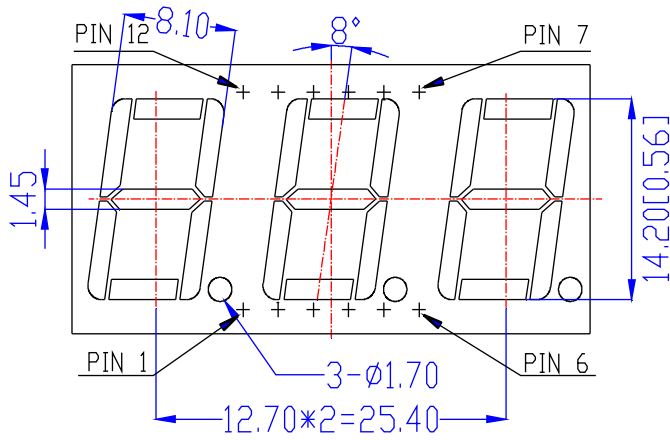

LB30561LWH8B-D

GREY SURFACE

CODE L