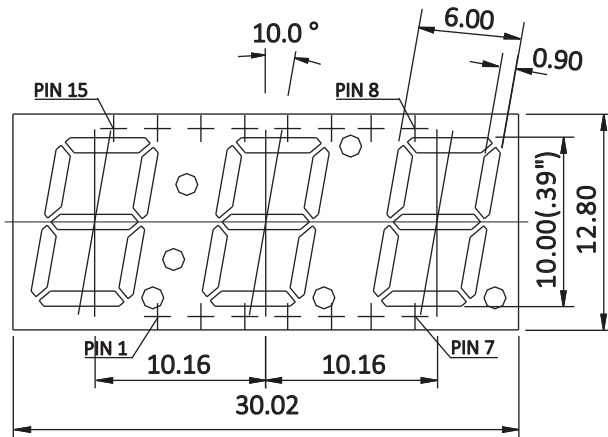

LB30392EUR1B-9

CODE E

COMMON CATHODE

ULTRA BRIGHT RED