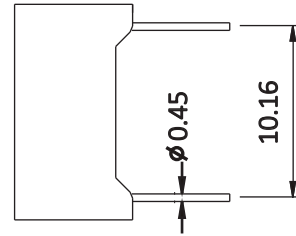

LB30392EUR1B-9

CODE E

COMMON CATHODE

ULTRA BRIGHT RED