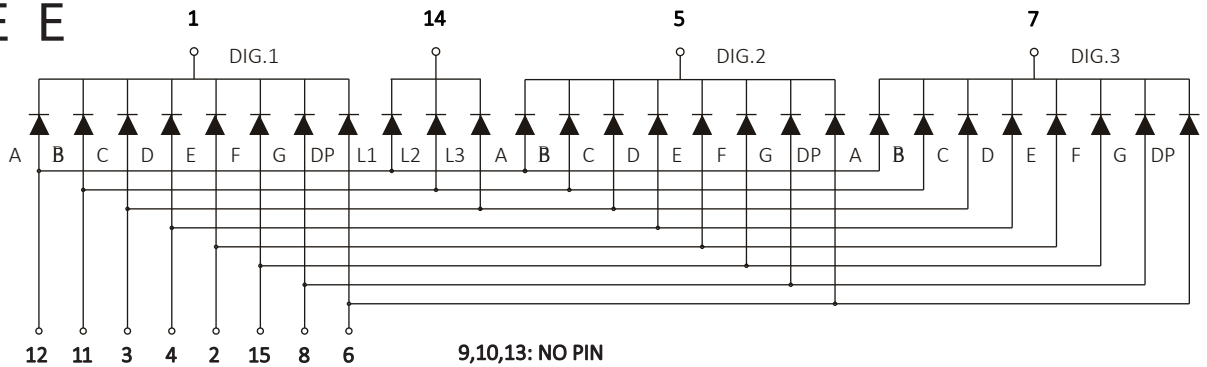

LB30392EUR1B-9

CODE E

COMMON CATHODE

ULTRA BRIGHT RED