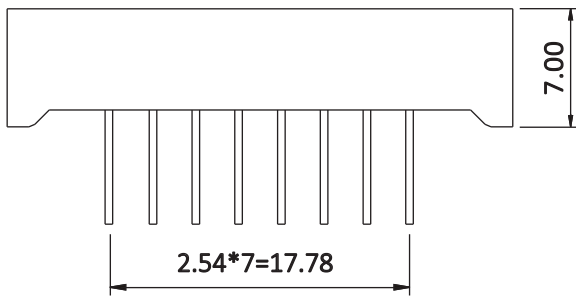

LB30392EUR1B-9

CODE E

COMMON CATHODE

ULTRA BRIGHT RED