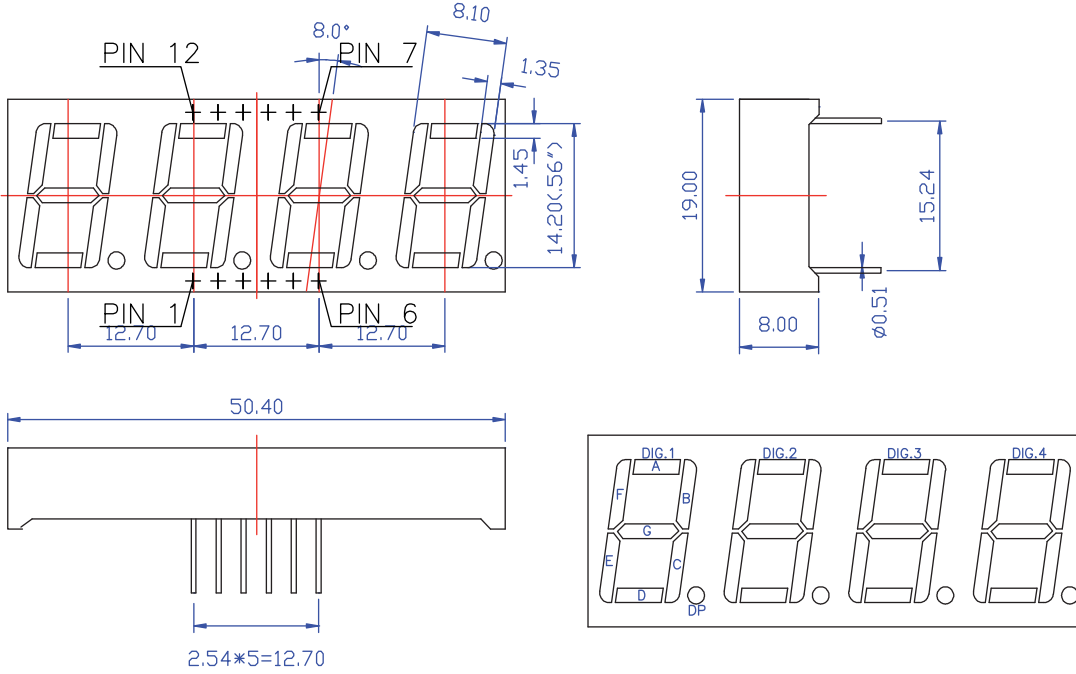

LB40561 IUR1B-9

LB40561 IWH3B-D

CODE I

COMMON ANODE

ULTRA BRIGHT RED