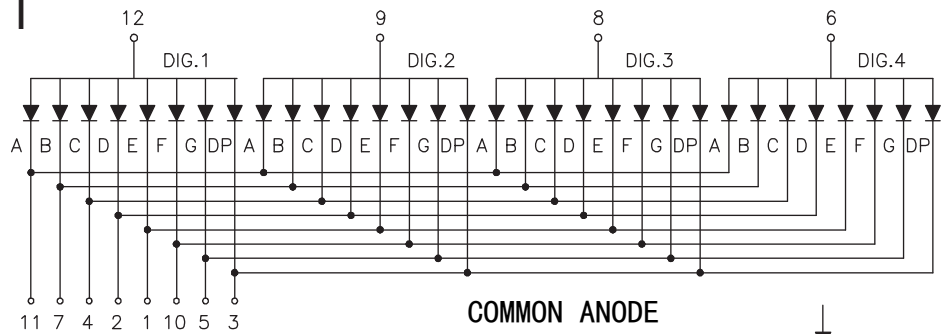

LB40561 IUR1B-9

LB40561 IWH3B-D

CODE I

COMMON ANODE

ULTRA BRIGHT RED