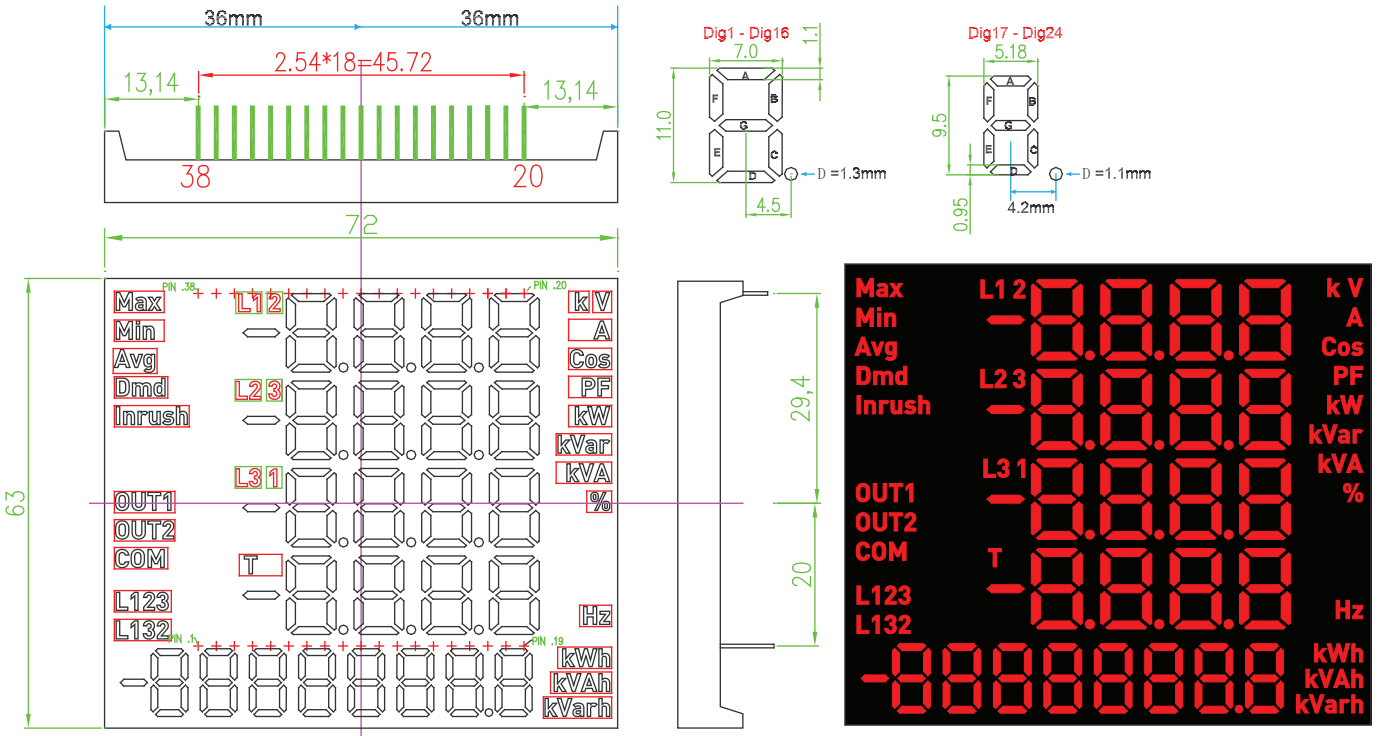

LB7263LUR1B-D (TNS-DSP-EM-24R REV. 007) 2024-06-26

CODE L

COMMON CATHODE
(共阴)

UR (Ultra Red)

232

620-625nm