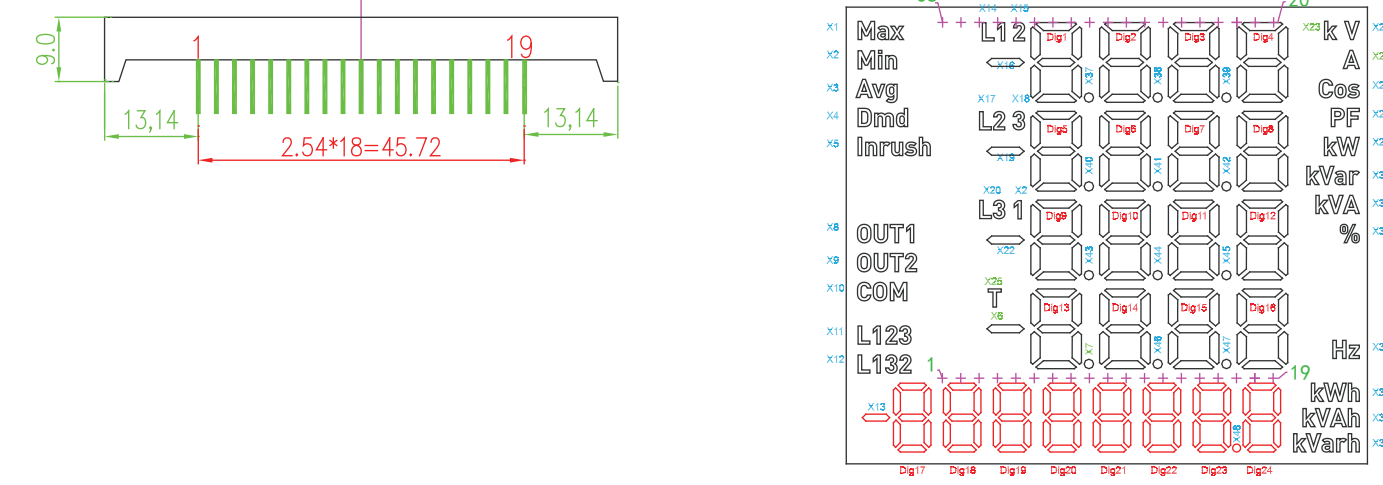

LB7263LUR1B-D (TNS-DSP-EM-24R REV. 007) 2024-06-26

CODE L

COMMON CATHODE
(共阴)

UR (Ultra Red)

232

620-625nm