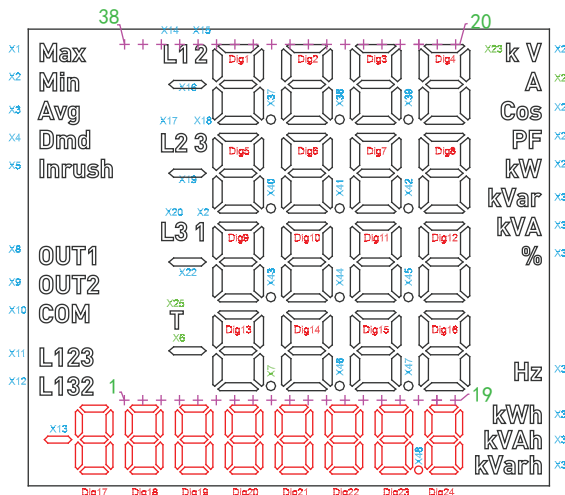

LB7263LR1B (TNS-DSP-EM-24R REV. 007) 2024-06-26

CODE L

COMMON CATHODE
(共阴)

R (Super Red)

232

630-635nm