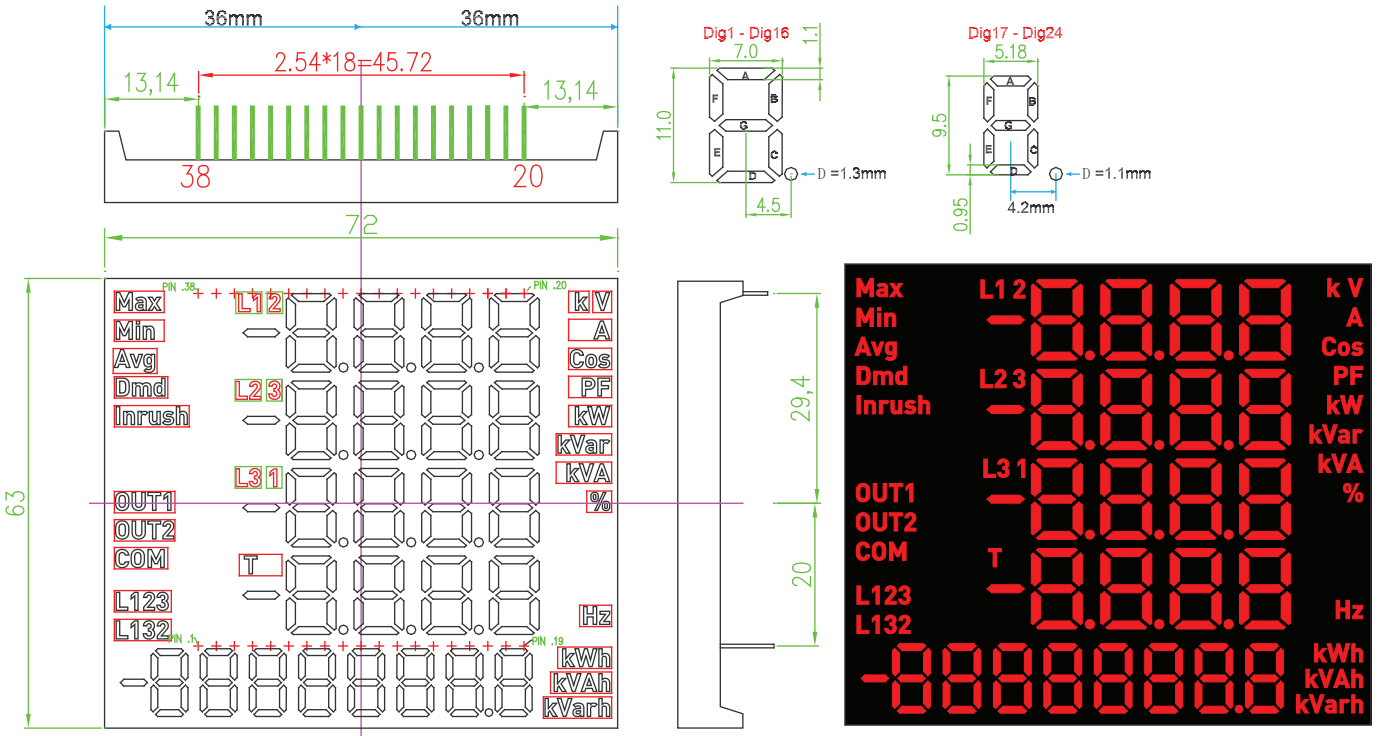

LB7263LR1B (TNS-DSP-EM-24R REV. 007) 2024-06-26

CODE L

COMMON CATHODE
(共阴)

R (Super Red)

232

630-635nm