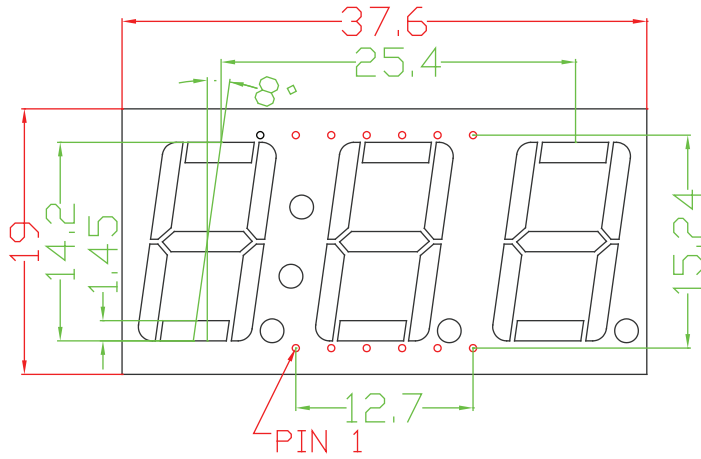

LB30568LWH1S-SMT-HF 2023-12-28

CODE L

PIN 13: NC

COMMON CATHODE

▲ W=WHITE