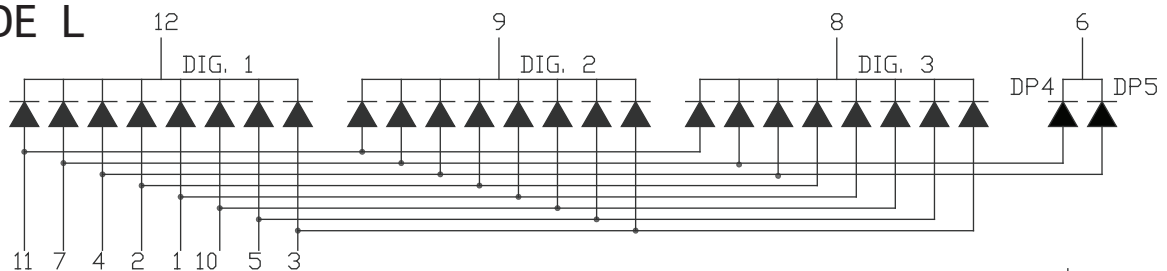

LB30568LWH1S-SMT-HF 2023-12-28

CODE L

PIN 13: NC

COMMON CATHODE

▲ W=WHITE