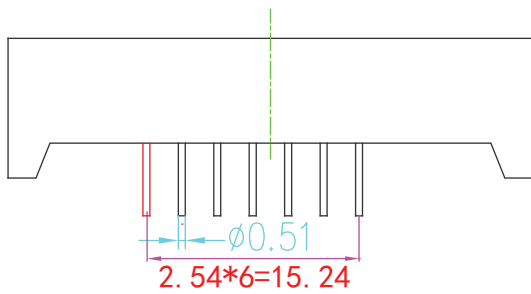

LB30568LWH1S-SMT-HF 2023-12-28

CODE L

PIN 13: NC

COMMON CATHODE

▲ W=WHITE