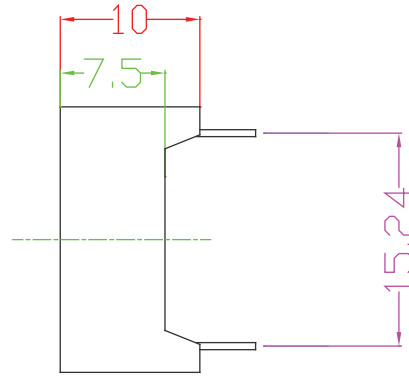

LB30568LWH1S-SMT-HF 2023-12-28

CODE L

PIN 13: NC

COMMON CATHODE

▲ W=WHITE