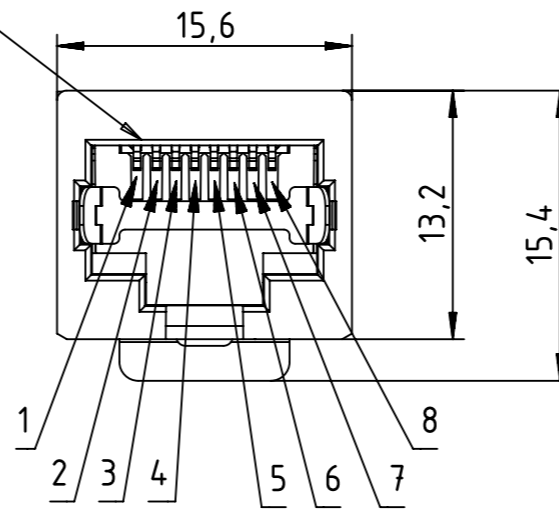

RJ45 mating face according to IEC 60603-7

WIRE MANAGER (4:1)

Cable Tie

Sticker with Industrial color code

Cable tie for strain-relief included  
For further information see DS 20 82 101 0010

	All rights reserved Department EL PD	Created by PREOTU	Inspected by PRIESTER	Standardisation KÖHLER	Date 2020-08-11	State Final Release	Ref. Sub.
	HARTING Electronics GmbH D-32339 Espelkamp	Title RJI RJ45 10G Cat.6, 8p jack IDC AWG24-22			Doc-Key / ECM-Nr. 100229920/UGD/005/E 55000001353900		Rev. E Page 1/1