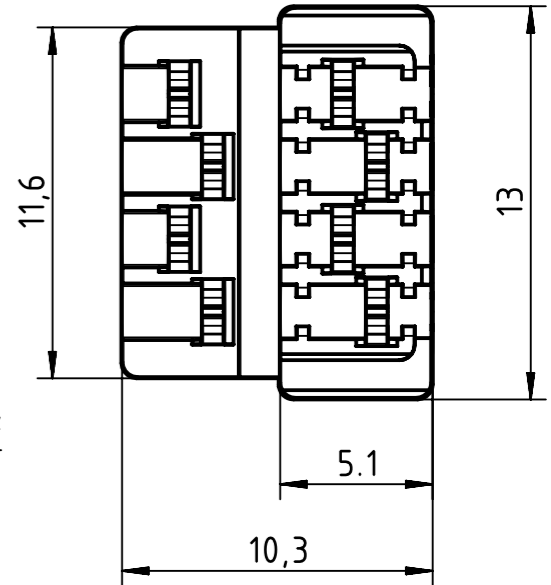

RJ45 mating face according to IEC 60603-7

WIRE MANAGER (4:1)

Cable Tie

Sticker with Industrial color code

Cable tie for strain-relief included  
For further information see DS 20 82 101 0010

	All rights reserved Department EL PD	Created by PREOTU	Inspected by PRIESTER	Standardisation KÖHLER	Date 2020-08-11	State Final Release	Ref. Sub.
	HARTING Electronics GmbH D-32339 Espelkamp	Title RJI RJ45 10G Cat.6, 8p jack IDC AWG24-22			Doc-Key / ECM-Nr. 100229920/UGD/005/E 55000001353900		Rev. E Page 1/1