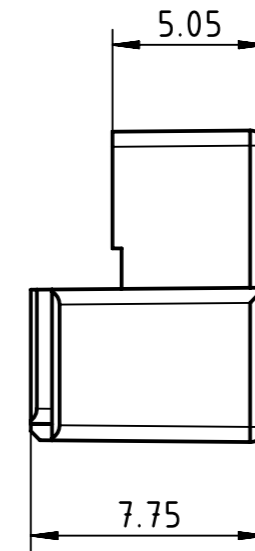

RJ45 mating face according to IEC 60603-7

WIRE MANAGER (4:1)

Cable Tie

Sticker with Industrial color code

Cable tie for strain-relief included  
For further information see DS 20 82 101 0010

	All rights reserved Department EL PD	Created by PREOTU	Inspected by PRIESTER	Standardisation KÖHLER	Date 2020-08-11	State Final Release	Ref. Sub.
	HARTING Electronics GmbH D-32339 Espelkamp	Title RJI RJ45 10G Cat.6, 8p jack IDC AWG24-22			Doc-Key / ECM-Nr. 100229920/UGD/005/E 55000001353900		Rev. E Page 1/1