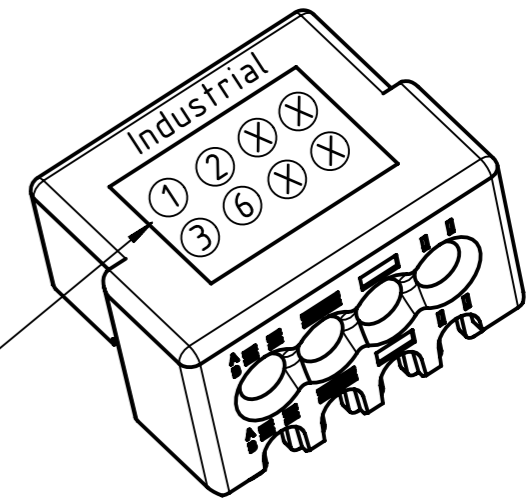

RJ45 mating face according to IEC 60603-7

WIRE MANAGER (4:1)

Cable Tie

Sticker with Industrial color code

Cable tie for strain-relief included  
For further information see DS 20 82 101 0010

	All rights reserved Department EL PD	Created by PREOTU	Inspected by PRIESTER	Standardisation KÖHLER	Date 2020-08-11	State Final Release	Ref. Sub.
	HARTING Electronics GmbH D-32339 Espelkamp	Title RJI RJ45 10G Cat.6, 8p jack IDC AWG24-22			Doc-Key / ECM-Nr. 100229920/UGD/005/E 55000001353900		Rev. E Page 1/1