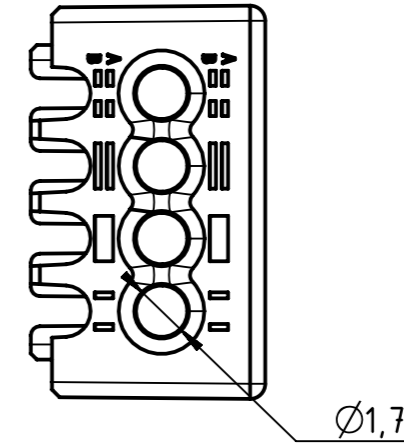

RJ45 mating face according to IEC 60603-7

WIRE MANAGER (4:1)

Cable Tie

Sticker with Industrial color code

Cable tie for strain-relief included  
For further information see DS 20 82 101 0010

	All rights reserved Department EL PD	Created by PREOTU	Inspected by PRIESTER	Standardisation KÖHLER	Date 2020-08-11	State Final Release	Ref. Sub.
	HARTING Electronics GmbH D-32339 Espelkamp	Title RJI RJ45 10G Cat.6, 8p jack IDC AWG24-22			Doc-Key / ECM-Nr. 100229920/UGD/005/E 55000001353900		Rev. E Page 1/1