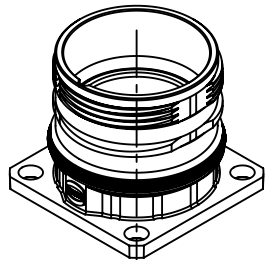

panel cut out

Plastic snap ring - Male

Plastic snap ring - Female

	All rights reserved Department EL PD	All Dimensions in mm Original Size DIN A4		Scale 2:1	Free size tol.	Ref.
		Created by DYCKC	Inspected by GRUBES	Standardisation TIEMANNA	Date 2019-07-19	State Final Release
HARTING Electric GmbH & Co. KG D-32339 Espelkamp		Title M23 HBM front 3,2mm			Doc-Key / ECM-Nr. 100707866/UGD/001/C 500000154908	
		Type TB	Number 09 15 100 0302		Rev. C	Page 1/1