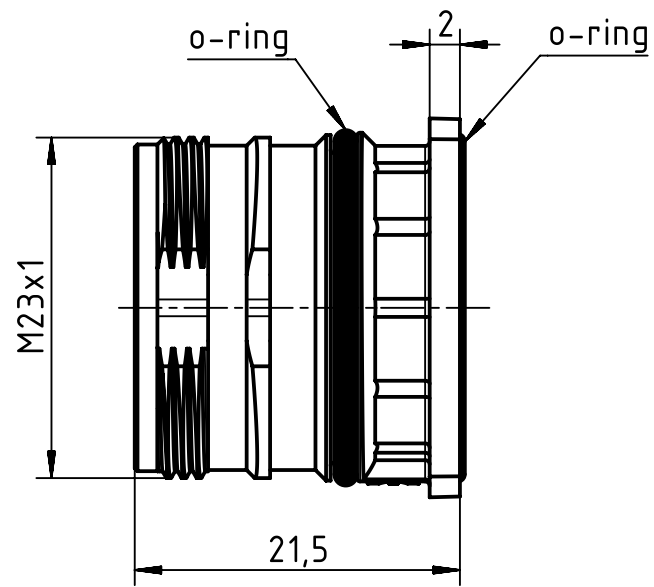

panel cut out

Plastic snap ring - Male

Plastic snap ring - Female

	All rights reserved Department EL PD	All Dimensions in mm Original Size DIN A4		Scale 2:1	Free size tol.	Ref.
		Created by DYCKC	Inspected by GRUBES	Standardisation TIEMANNA	Date 2019-07-19	State Final Release
HARTING Electric GmbH & Co. KG D-32339 Espelkamp		Title M23 HBM front 3,2mm			Doc-Key / ECM-Nr. 100707866/UGD/001/C 500000154908	
		Type TB	Number 09 15 100 0302		Rev. C	Page 1/1