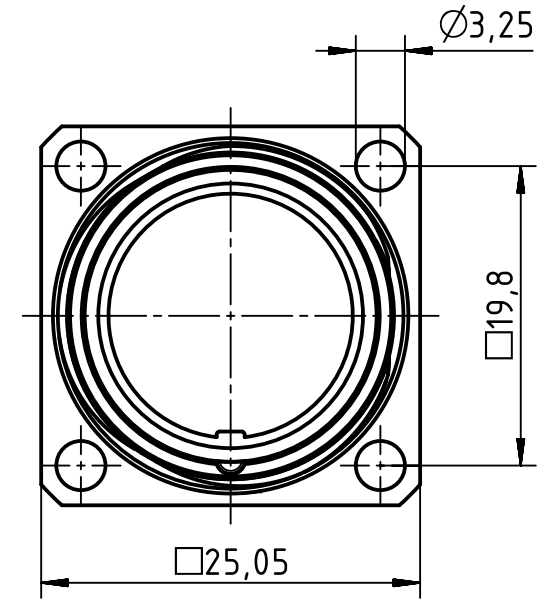

panel cut out

Plastic snap ring - Male

Plastic snap ring - Female

	All rights reserved Department EL PD	All Dimensions in mm Original Size DIN A4		Scale 2:1	Free size tol.	Ref.
		Created by DYCKC	Inspected by GRUBES	Standardisation TIEMANNA	Date 2019-07-19	State Final Release
HARTING Electric GmbH & Co. KG D-32339 Espelkamp		Title M23 HBM front 3,2mm			Doc-Key / ECM-Nr. 100707866/UGD/001/C 500000154908	
		Type TB	Number 09 15 100 0302		Rev. C	Page 1/1