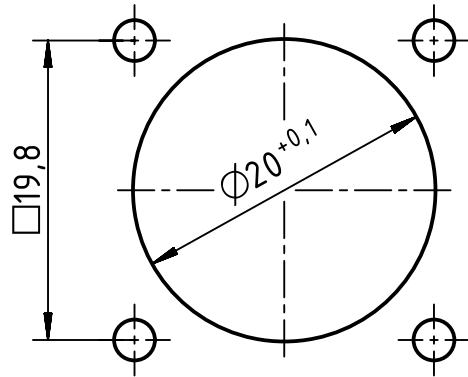

panel cut out

Plastic snap ring - Male

Plastic snap ring - Female

	All rights reserved Department EL PD	All Dimensions in mm Original Size DIN A4		Scale 2:1	Free size tol.	Ref.
		Created by DYCKC	Inspected by GRUBES	Standardisation TIEMANNA	Date 2019-07-19	State Final Release
HARTING Electric GmbH & Co. KG D-32339 Espelkamp		Title M23 HBM front 3,2mm			Doc-Key / ECM-Nr. 100707866/UGD/001/C 500000154908	
		Type TB	Number 09 15 100 0302		Rev. C	Page 1/1