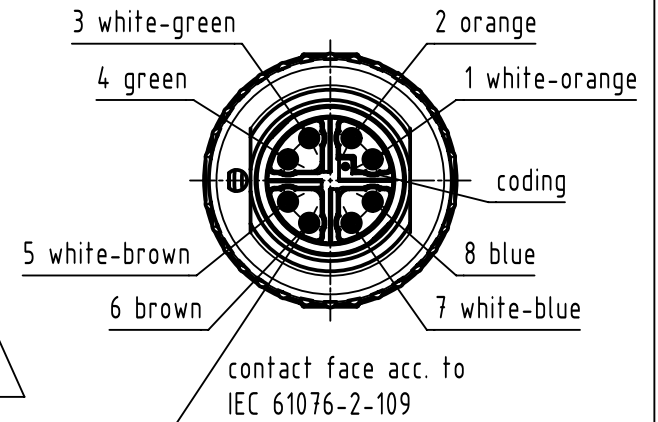

1 2 3 4 5 6

complete length when assembled app. 46

A (2:1)

mating face acc. to TIA - 568B

order contacts separately

Pin No.	Cable TIA	
	568A	568B
1	white/green	white/orange
2	green	orange
3	white/orange	white/green
8	blue	blue
7	white/blue	white/blue
4	orange	green
5	white/brown	white/brown
6	brown	brown

cable Ø	wire gauge	part-no.
5,7-8,8mm	AWG 24-28	21 01 100 9014
	AWG 23-26	21 01 100 9019

	All rights reserved Department EL PD	All Dimensions in mm Original Size DIN A4	Scale 1:1	Free size tol.	Ref. Sub.
		Created by BALSAN	Inspected by FARCASIU	Standardisation 302077	Date 2021-01-12
HARTING D-32339 Espelkamp		Title M12 har-speed Crimp SD X-cod 8-pol male			Doc-Key / ECM-Nr. 100520048/UGD/000/J 500000187049
		Type TB	Number 21038811805		Rev. J Page 1/1