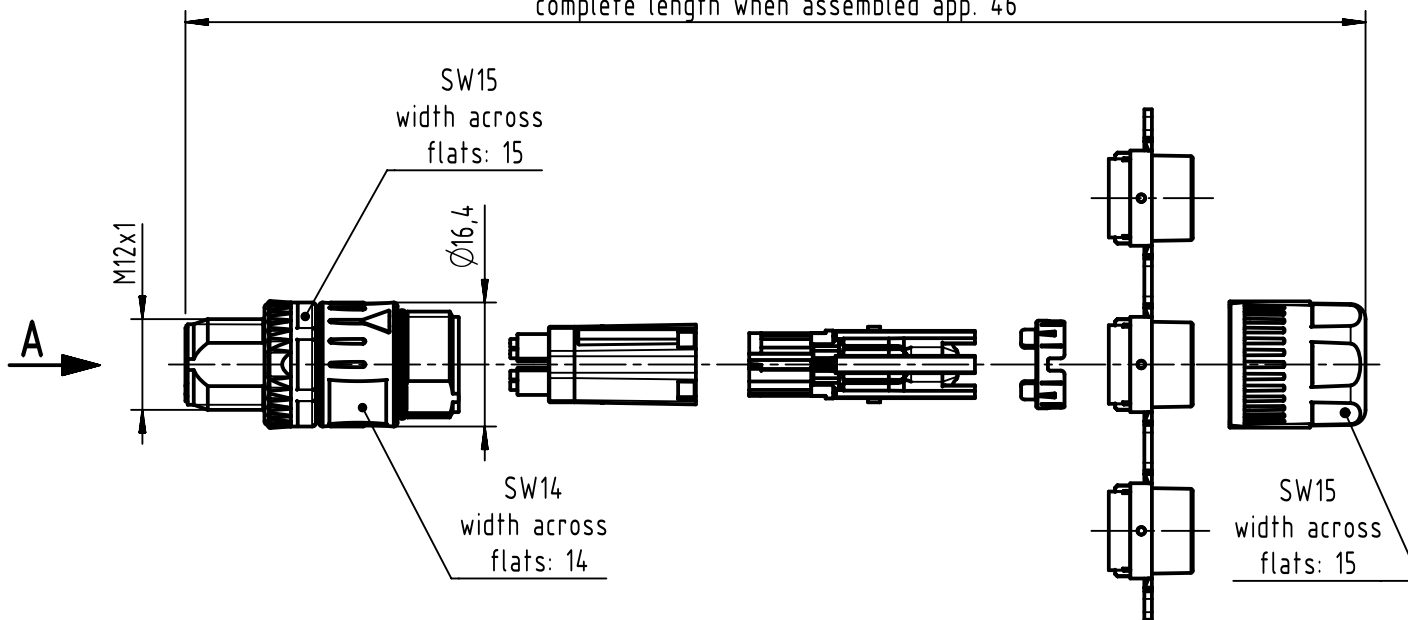

1 2 3 4 5 6

complete length when assembled app. 46

A (2:1)

mating face acc. to TIA - 568B

order contacts separately

Pin No.	Cable TIA	
	568A	568B
1	white/green	white/orange
2	green	orange
3	white/orange	white/green
8	blue	blue
7	white/blue	white/blue
4	orange	green
5	white/brown	white/brown
6	brown	brown

cable Ø	wire gauge	part-no.
5,7-8,8mm	AWG 24-28	21 01 100 9014
	AWG 23-26	21 01 100 9019

	All rights reserved Department EL PD	All Dimensions in mm Original Size DIN A4	Scale 1:1	Free size tol.	Ref. Sub.
		Created by BALSAN	Inspected by FARCASIU	Standardisation 302077	Date 2021-01-12
HARTING D-32339 Espelkamp		Title M12 har-speed Crimp SD X-cod 8-pol male			Doc-Key / ECM-Nr. 100520048/UGD/000/J 500000187049
		Type TB	Number 21038811805		Rev. J Page 1/1