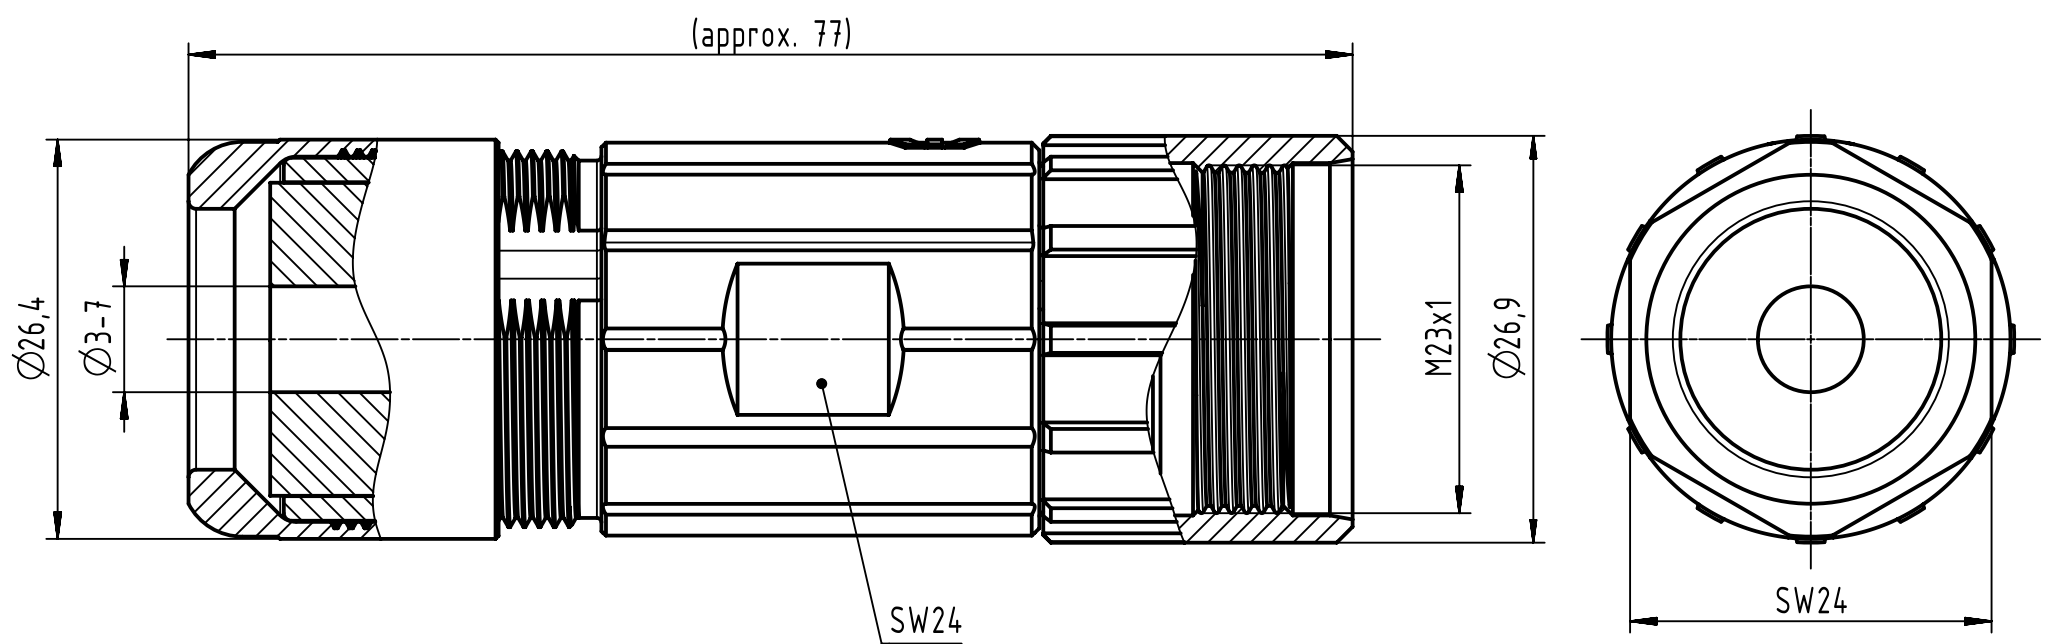

1 2 3 4 5 6

A

B

C

D

	All Dimensions in mm Original Size DIN A4		Scale 2:1	Free size tol.		Ref.		
	All rights reserved Department EL PD		Created by DYCKC	Inspected by GRUBES	Standardisation TIEMANNA	Date 2019-07-19	State Final Release	
HARTING Electric GmbH & Co. KG D-32339 Espelkamp			Title M23 P Hood 3-7mm			Doc-Key / ECM-Nr. 100842300/UGD/000/B 500000155114		
			Type TB	Number 09 15 600 0401			Rev. B	Page 1/1