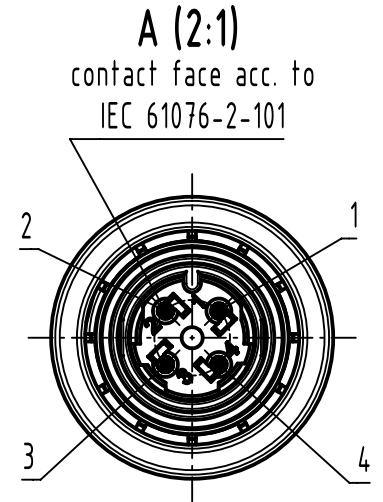

1 2 3 4 5 6

A  
B  
C  
D

conductor cross section	AWG22
cable outside diameter	5,7 - 8,8mm

	All rights reserved Department EL PD	All Dimensions in mm Original Size DIN A4			Scale 1:1	Free size tol.		Ref. Sub.	
		HARTING D-32339 Espelkamp	Created by SERBANA	Inspected by FARCASIU	Standardisation RUETERA	Date 2023-07-07	State Final Release		Doc-Key / ECM-Nr. 100669914/UGD/001/M 500000240337
		Title M12-PP-CC-IDC-4P-ACOD-M-STR-SHLD				Type TB		Number 21033221401	
						Rev. M		Page 1/1	