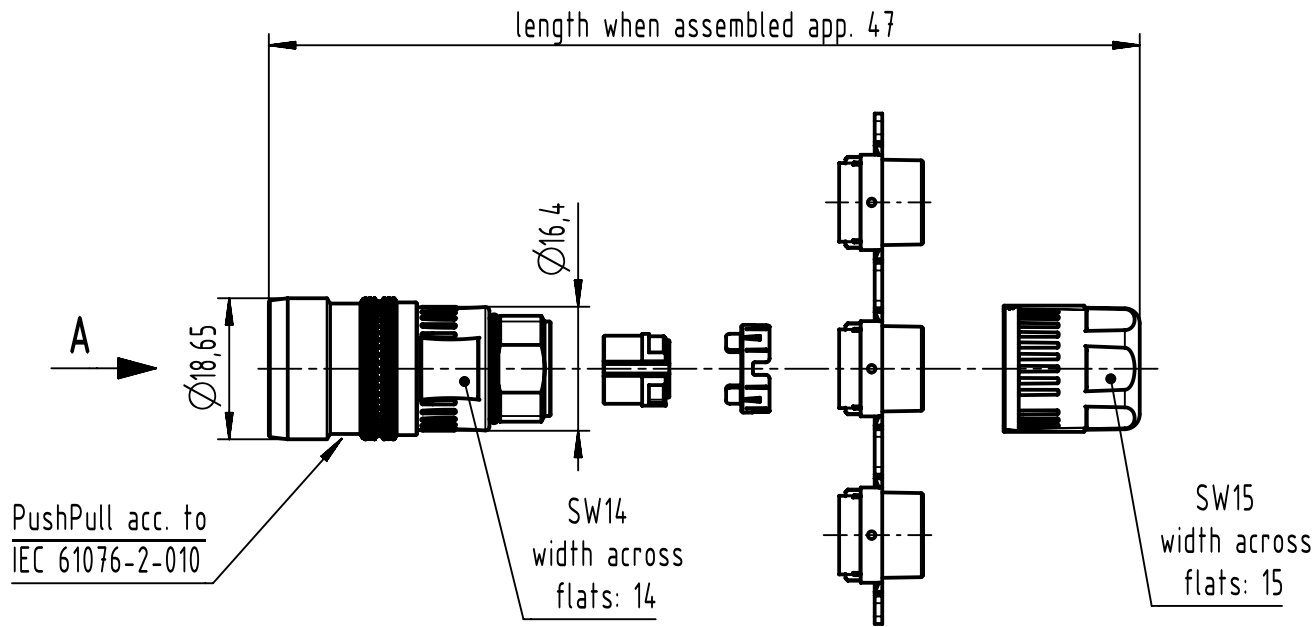

1 2 3 4 5 6

A  
B  
C  
D

conductor cross section	AWG22
cable outside diameter	5,7 - 8,8mm

	All rights reserved Department EL PD	All Dimensions in mm Original Size DIN A4			Scale 1:1	Free size tol.		Ref. Sub.	
		HARTING D-32339 Espelkamp	Created by SERBANA	Inspected by FARCASIU	Standardisation RUETERA	Date 2023-07-07	State Final Release		Doc-Key / ECM-Nr. 100669914/UGD/001/M 500000240337
		Title M12-PP-CC-IDC-4P-ACOD-M-STR-SHLD				Type TB		Number 21033221401	
						Rev. M		Page 1/1	