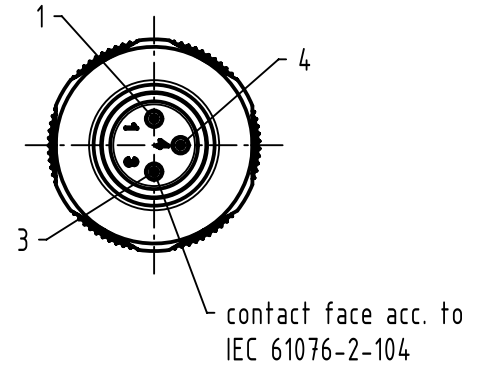

1 2 3 4 5 6

A

B

C

D

A (2:1)

conductor cross section	0.5mm ² max. AWG20
cable outside diameter	4 - 5.5mm

	All Dimensions in mm Original Size DIN A4	Scale 2:1	Free size tol.			Ref.
	All rights reserved Department EC PD - DE	Created by EISFELD	Inspected by WELLMANN	Standardisation SCHREIER	Date 2015-04-02	State Final Release
HARTING Electronics GmbH D-32339 Espelkamp		Title HARTING M8 screw straight 3-pole male shielded				Doc-Key / ECM-Nr. 100617440/UGD/001/A 500000087333
		Type TB	Number 21023691301			Rev. A Page 1/1