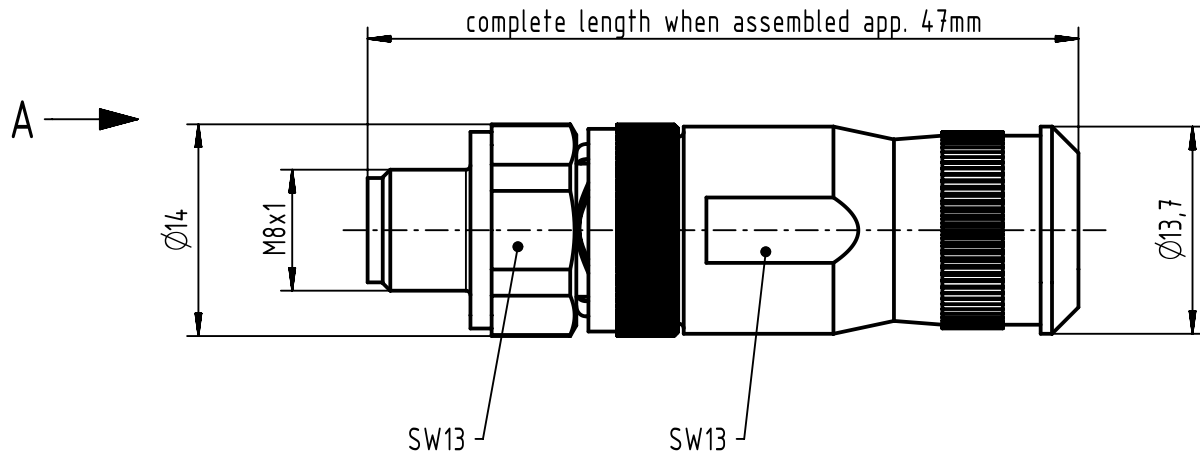

1 2 3 4 5 6

A

B

C

D

A (2:1)

conductor cross section	0.5mm ² max. AWG20
cable outside diameter	4 - 5.5mm

	All Dimensions in mm Original Size DIN A4	Scale 2:1	Free size tol.			Ref.
	All rights reserved Department EC PD - DE	Created by EISFELD	Inspected by WELLMANN	Standardisation SCHREIER	Date 2015-04-02	State Final Release
HARTING Electronics GmbH D-32339 Espelkamp		Title HARTING M8 screw straight 3-pole male shielded				Doc-Key / ECM-Nr. 100617440/UGD/001/A 500000087333
		Type TB	Number 21023691301			Rev. A Page 1/1