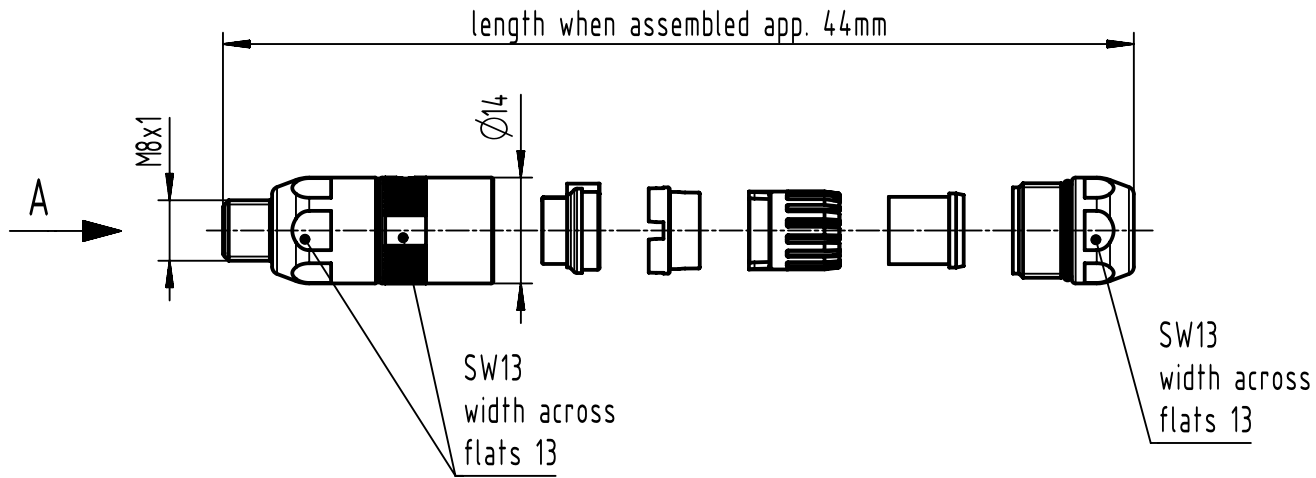

1 2 3 4 5 6

A
B
C
D

A (2:1)
contact face acc. to
IEC 61076-2-114

conductor cross section	AWG22
cable outside diameter	6.2 - 6.8mm

	All rights reserved Department EL PD	All Dimensions in mm Original Size DIN A4		Scale 1:1	Free size tol.	Ref. Sub.
		HARTING D-32339 Espelkamp	Created by BUSSMANN	Inspected by FRIESENH	Standardisation	Date 2023-05-26
Title M8-CC-IDC-4P-DCOD-M-STR-SHLD						Doc-Key / ECM-Nr. 100778426/UGD/001/C 500000245195
Type TB				Number 21021851405		Rev. C
						Page 1/1