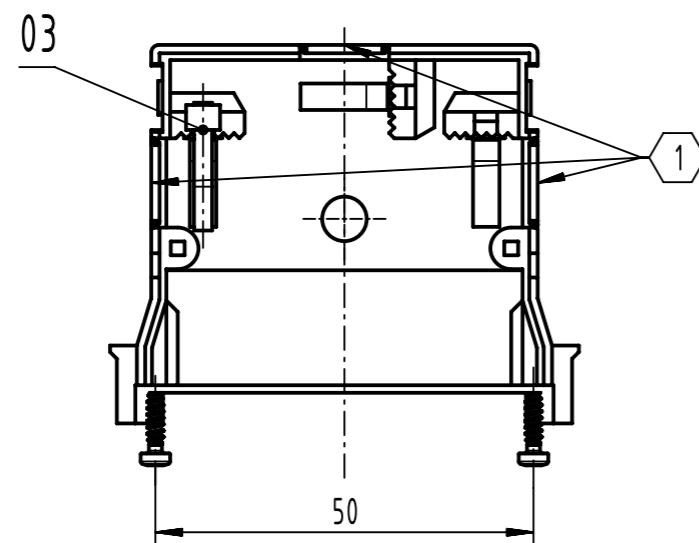

A

A  
opened

2 2x releaseable latch for cover

1 3x pre-defined cutout for cable

parts not assembled				
content shell housing-set			spare parts	
pos.	qty.	description	part number	qty.
04	4	PT-screw Torx T6 - 2.2x8	09 06 001 9979	1
03	1	cable tie		
02	1	cover		
01	1	shell		

	All rights reserved		Scale 1:1	Free size tol.	Ref.
	Department EL PD		Created by STORCK	Inspected by TADJE	Sub.
HARTING		Title DIN Signal type 2C shell housing			Doc-Key / ECM-Nr. 100190912/UGD/002/E 500000196144
D-32339 Espelkamp		Type TB	Number 09230480501		Rev. E Page 1/1