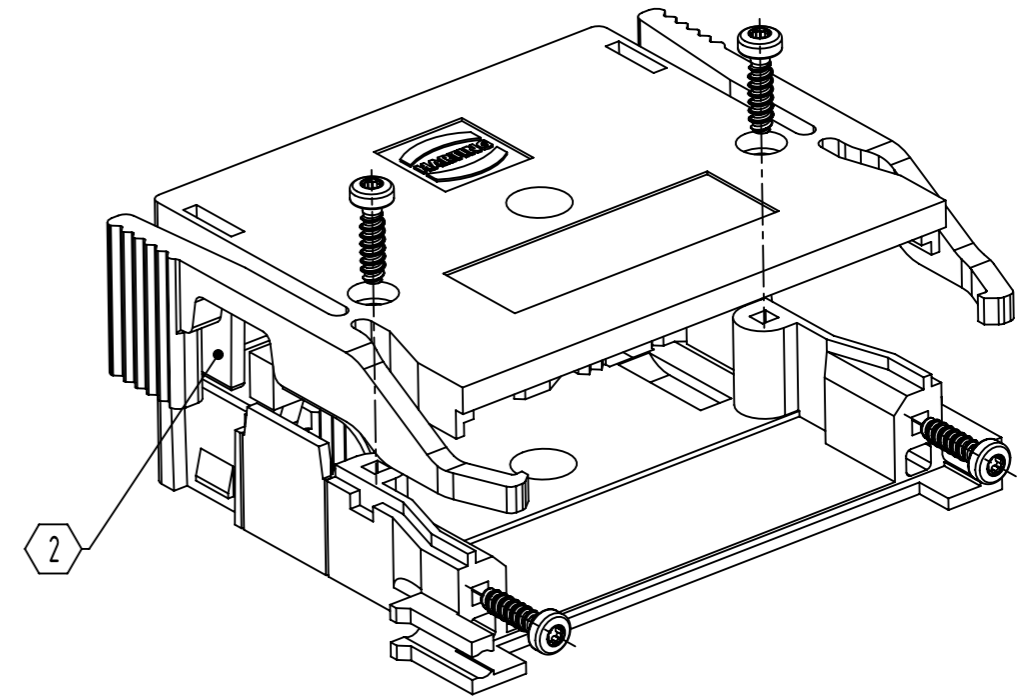

A

A  
opened

2 2x releaseable latch for cover

1 3x pre-defined cutout for cable

parts not assembled				
content shell housing-set			spare parts	
pos.	qty.	description	part number	qty.
04	4	PT-screw Torx T6 - 2.2x8	09 06 001 9979	1
03	1	cable tie		
02	1	cover		
01	1	shell		

	All rights reserved		Scale 1:1	Free size tol.	Ref.
	Department EL PD		Created by STORCK	Inspected by TADJE	Sub.
HARTING		Title DIN Signal type 2C shell housing			Doc-Key / ECM-Nr. 100190912/UGD/002/E 500000196144
D-32339 Espelkamp		Type TB	Number 09230480501		Rev. E Page 1/1