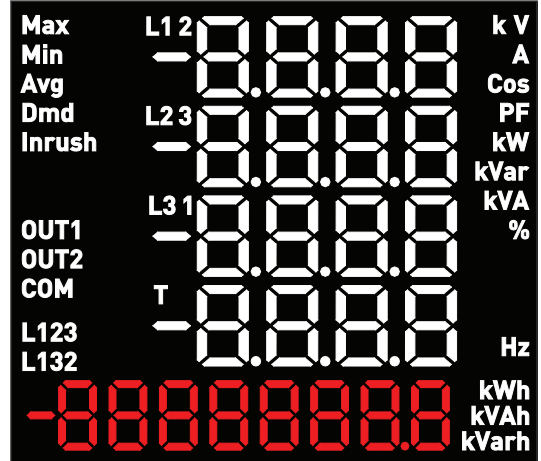

LB7263LWR3B-D (TNS-DSP-EM-24R REV. 007) 2024-03-20

CODE L

COMMON CATHODE
(共阴)

W (white) R (red)
 174 58