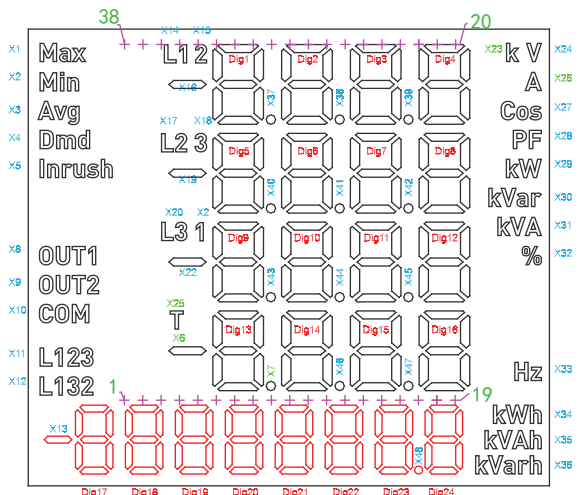

LB7263LWR3B-D (TNS-DSP-EM-24R REV. 007) 2024-03-20

CODE L

COMMON CATHODE
(共阴)

W (white) R (red)
 174 58