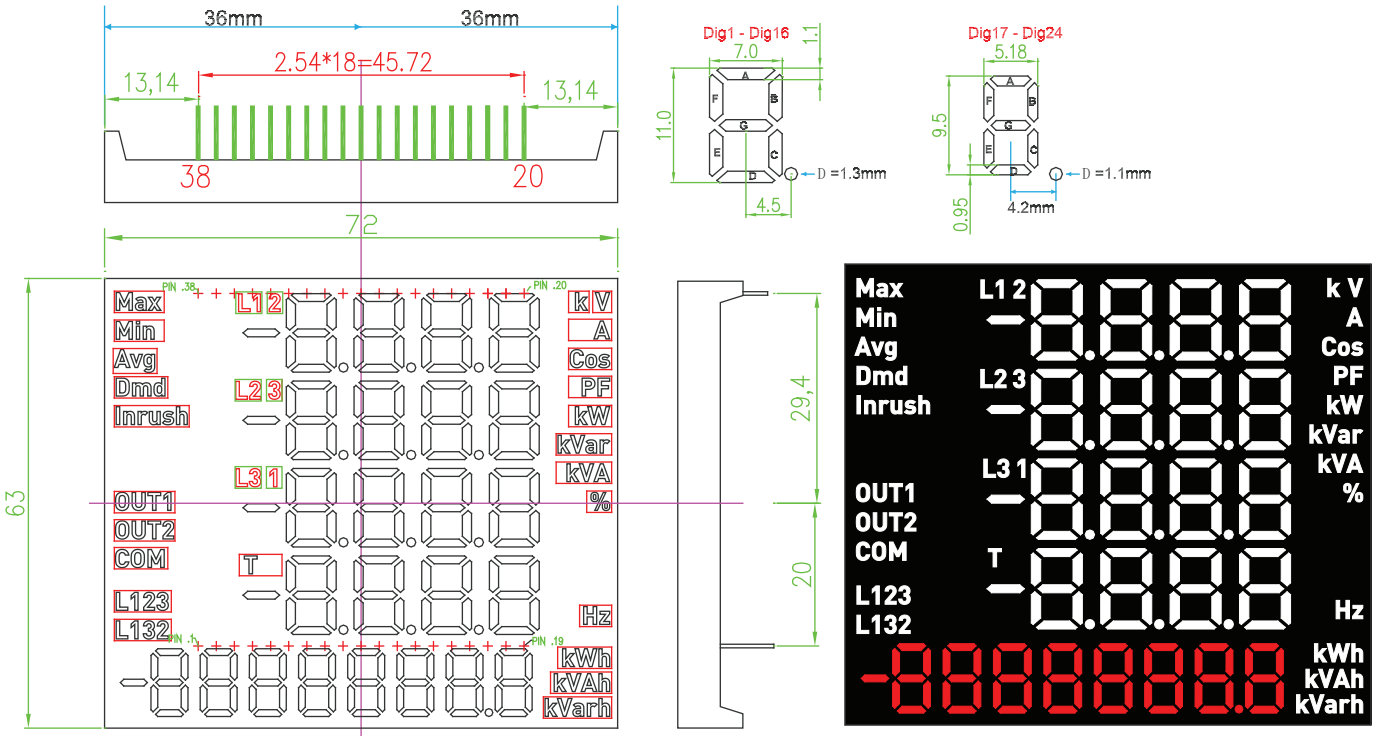

LB7263LWR3B-D (TNS-DSP-EM-24R REV. 007) 2024-03-20

CODE L

COMMON CATHODE
(共阴)

W (white) R (red)
 174 58