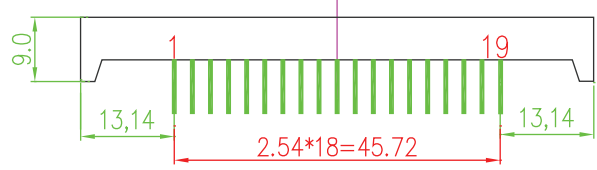

LB7263LWR3B-D (TNS-DSP-EM-24R REV. 007) 2024-03-20

CODE L

COMMON CATHODE
(共阴)

W (white) R (red)
 174 58