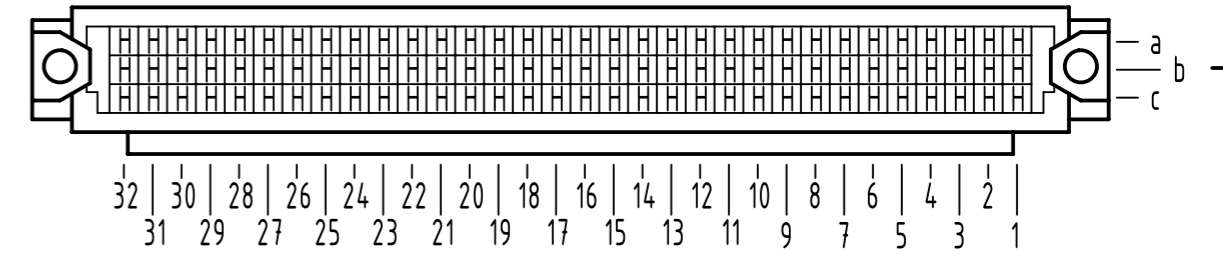

B
contact loading

further information see product data sheet

09 73 696 6947	2
part no.	performance level

<p>All rights reserved</p> <p>Department EL PD</p> <p>HARTING</p> <p>D-32339 Espelkamp</p>	<p>All Dimensions in mm</p> <p>Original Size DIN A3</p>	<p>Scale 1:1</p>	<p>Free size tol. IEC 60603-2</p>	<p>Ref.</p> <p>Sub.</p>
	<p>Created by 00103855</p> <p>Inspected by STORCK</p> <p>Standardisation</p> <p>Date 2023-07-25</p> <p>State Final Release</p>	<p>Title DIN Signal type R male ww 13.0 96-pole</p>		<p>Doc-Key / ECM-Nr.</p> <p>100188053/UGD/226/E</p> <p>500000246600</p>
<p>Type TB</p>		<p>Number 0973696X947</p>		<p>Rev. E</p> <p>Page 1/1</p>