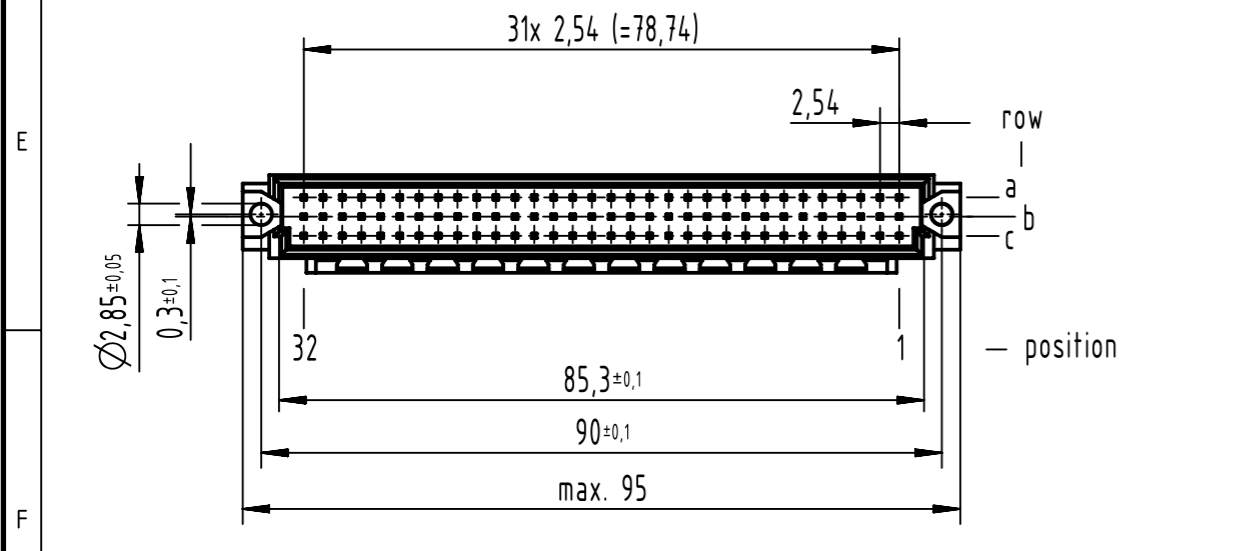

B
contact loading

further information see product data sheet

09 73 696 6947	2
part no.	performance level

<p>All rights reserved</p> <p>Department EL PD</p> <p>HARTING</p> <p>D-32339 Espelkamp</p>	<p>All Dimensions in mm</p> <p>Original Size DIN A3</p>	<p>Scale 1:1</p>	<p>Free size tol. IEC 60603-2</p>	<p>Ref.</p> <p>Sub.</p>
	<p>Created by 00103855</p> <p>Inspected by STORCK</p> <p>Standardisation</p> <p>Date 2023-07-25</p> <p>State Final Release</p>	<p>Title DIN Signal type R male ww 13.0 96-pole</p>		<p>Doc-Key / ECM-Nr.</p> <p>100188053/UGD/226/E</p> <p>500000246600</p>
<p>Type TB</p>		<p>Number 0973696X947</p>		<p>Rev. E</p> <p>Page 1/1</p>