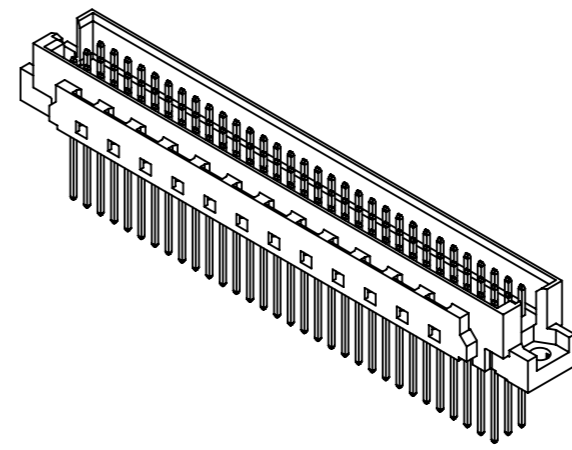

B
contact loading

further information see product data sheet

09 73 696 6947	2
part no.	performance level

<p>All rights reserved</p> <p>Department EL PD</p> <p>HARTING</p> <p>D-32339 Espelkamp</p>	<p>All Dimensions in mm</p> <p>Original Size DIN A3</p>	<p>Scale 1:1</p>	<p>Free size tol. IEC 60603-2</p>	<p>Ref.</p> <p>Sub.</p>
	<p>Created by 00103855</p> <p>Inspected by STORCK</p> <p>Standardisation</p> <p>Date 2023-07-25</p> <p>State Final Release</p>	<p>Title DIN Signal type R male ww 13.0 96-pole</p>		<p>Doc-Key / ECM-Nr.</p> <p>100188053/UGD/226/E</p> <p>500000246600</p>
<p>Type TB</p>		<p>Number 0973696X947</p>		<p>Rev. E</p> <p>Page 1/1</p>