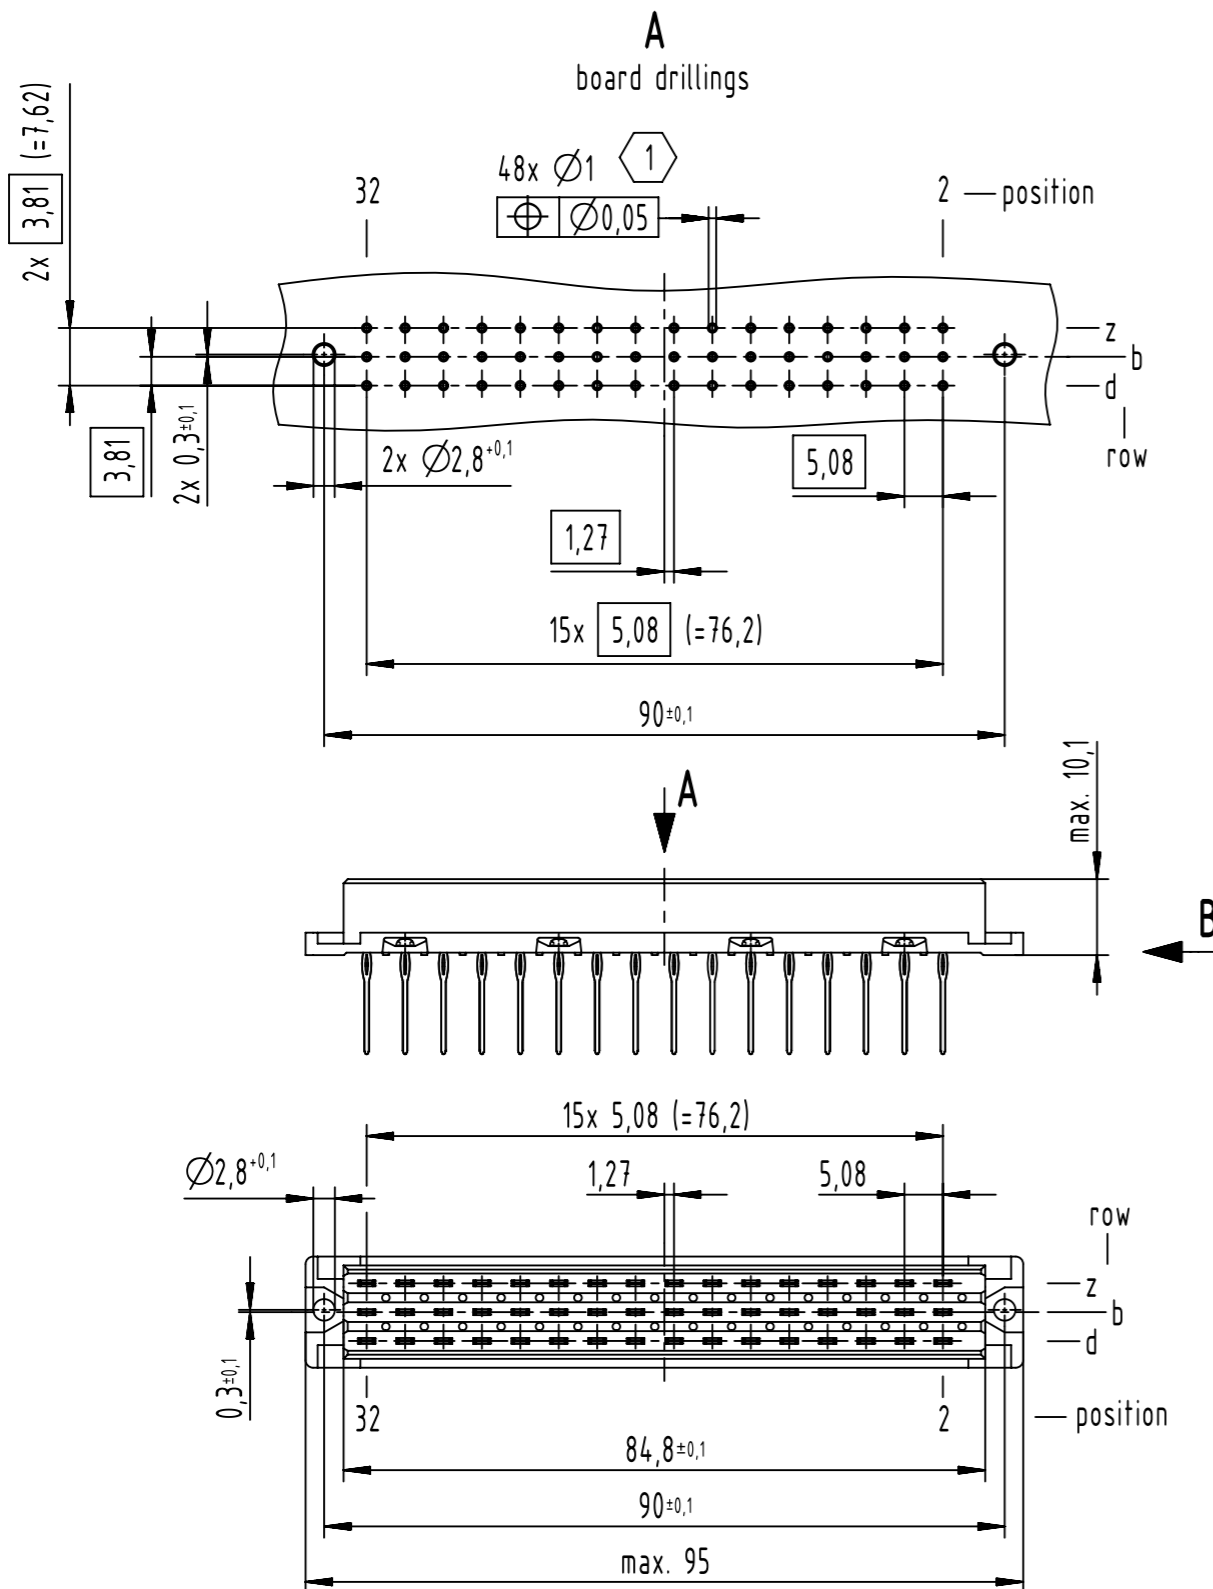

48 press-in contacts

☒ = press-in contact

□ = position without contact

09 06 248 5837 015	Au30
09 06 248 6837	2
09 06 248 2837	1
part no.	performance level

1 recommended configuration of plated through holes and further information see product data sheet

All Dimensions in mm Original Size DIN A3		Scale 1:1	Free size tol. complementary IEC 60603-2		Ref. Sub.
All rights reserved Department EL PD	Created by STORCK	Inspected by LEHNERT	Standardisation 302077	Date 2021-04-13	State Final Release
	Title DIN Power type F low-profile female press-in 13.1				Doc-Key / ECM-Nr. 100102874/UGD/017/C 500000191610
HARTING D-32339 Espelkamp		Type TB	Number 0906248X837		Rev. C Page 1/1