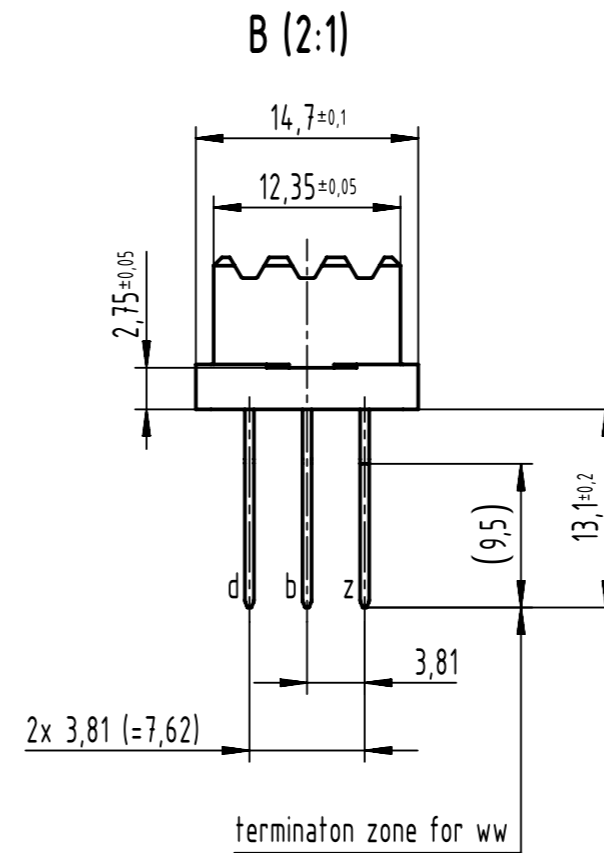

48 press-in contacts

☒ = press-in contact

□ = position without contact

09 06 248 5837 015	Au30
09 06 248 6837	2
09 06 248 2837	1
part no.	performance level

1 recommended configuration of plated through holes and further information see product data sheet

All Dimensions in mm Original Size DIN A3		Scale 1:1	Free size tol. complementary IEC 60603-2		Ref. Sub.
All rights reserved Department EL PD	Created by STORCK	Inspected by LEHNERT	Standardisation 302077	Date 2021-04-13	State Final Release
	Title DIN Power type F low-profile female press-in 13.1				Doc-Key / ECM-Nr. 100102874/UGD/017/C 500000191610
HARTING D-32339 Espelkamp		Type TB	Number 0906248X837		Rev. C Page 1/1