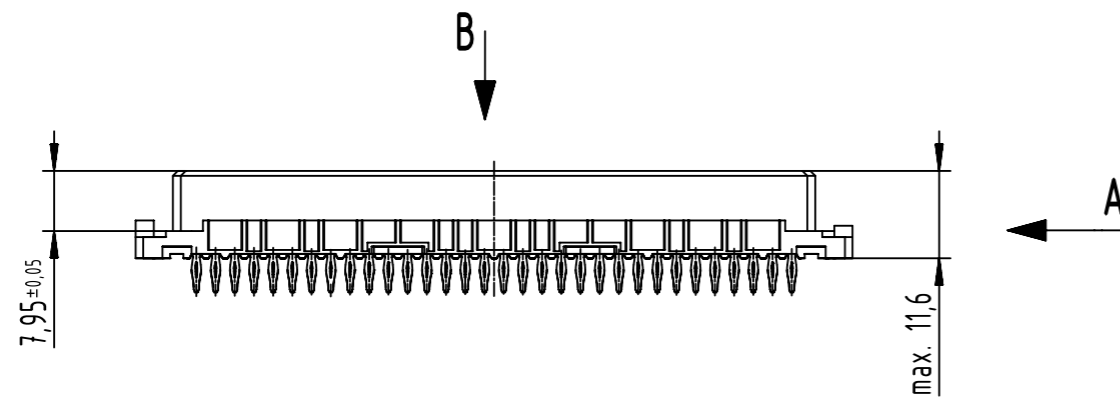

32 press-in contacts

☒ = position with contact

□ = position without contact

A (2:1)

① recommended configuration of plated through holes and further information see product data sheet

09 02 232 6850	2
part no.	performance level

	All Dimensions in mm Original Size DIN A3	Scale 1:1	Free size tol. IEC 60603-2	Ref. Sub.
	All rights reserved Department EL PD	Created by 00103855	Inspected by STORCK	Standardisation
HARTING D-32339 Espelkamp	Title DIN Signal type B female press-in 4.5 32-pole			Doc-Key / ECM-Nr. 100179617/UGD/016/D 500000219063
	Type TB	Number 0902232X850	Rev. D	Page 1/1