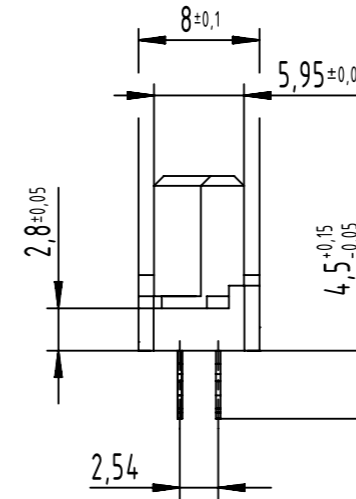

32 press-in contacts

☒ = position with contact

□ = position without contact

A (2:1)

① recommended configuration of plated through holes and further information see product data sheet

09 02 232 6850	2
part no.	performance level

	All Dimensions in mm Original Size DIN A3	Scale 1:1	Free size tol. IEC 60603-2	Ref. Sub.
	All rights reserved Department EL PD	Created by 00103855	Inspected by STORCK	Standardisation
HARTING D-32339 Espelkamp	Title DIN Signal type B female press-in 4.5 32-pole			Doc-Key / ECM-Nr. 100179617/UGD/016/D 500000219063
	Type TB	Number 0902232X850	Rev. D	Page 1/1