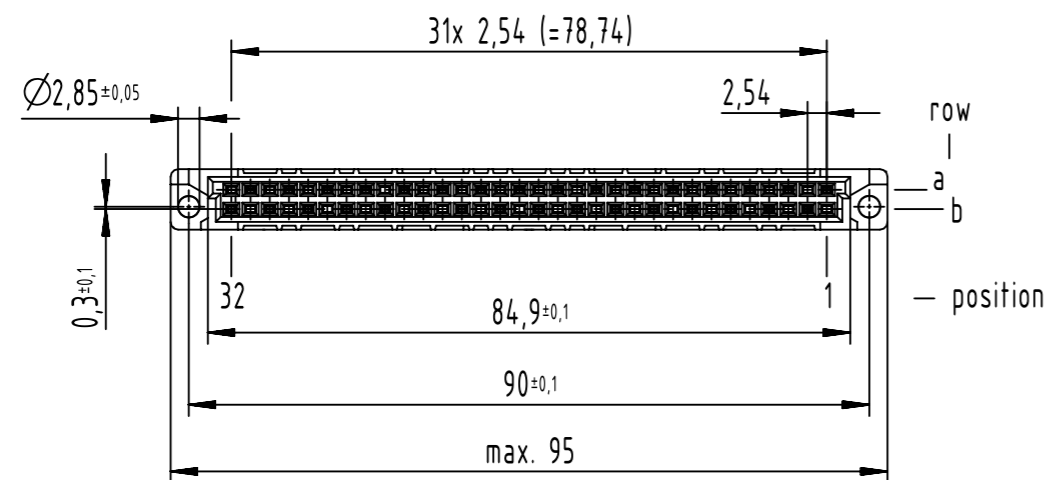

32 press-in contacts

☒ = position with contact

□ = position without contact

A (2:1)

① recommended configuration of plated through holes and further information see product data sheet

09 02 232 6850	2
part no.	performance level

	All Dimensions in mm Original Size DIN A3	Scale 1:1	Free size tol. IEC 60603-2	Ref. Sub.
	All rights reserved Department EL PD	Created by 00103855	Inspected by STORCK	Standardisation
HARTING D-32339 Espelkamp	Title DIN Signal type B female press-in 4.5 32-pole			Doc-Key / ECM-Nr. 100179617/UGD/016/D 500000219063
	Type TB	Number 0902232X850	Rev. D	Page 1/1