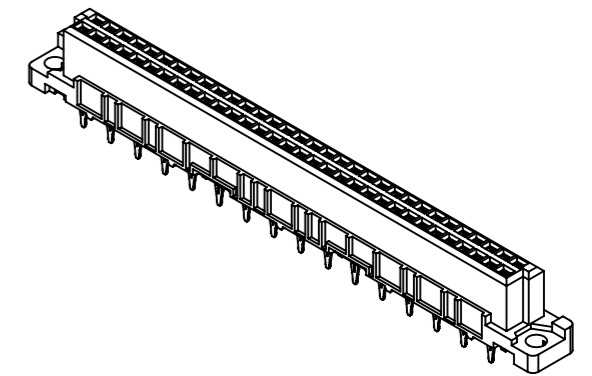

32 press-in contacts

☒ = position with contact

□ = position without contact

A (2:1)

① recommended configuration of plated through holes and further information see product data sheet

09 02 232 6850	2
part no.	performance level

	All Dimensions in mm Original Size DIN A3	Scale 1:1	Free size tol. IEC 60603-2	Ref. Sub.
	All rights reserved Department EL PD	Created by 00103855	Inspected by STORCK	Standardisation
HARTING D-32339 Espelkamp	Title DIN Signal type B female press-in 4.5 32-pole			Doc-Key / ECM-Nr. 100179617/UGD/016/D 500000219063
	Type TB	Number 0902232X850	Rev. D	Page 1/1