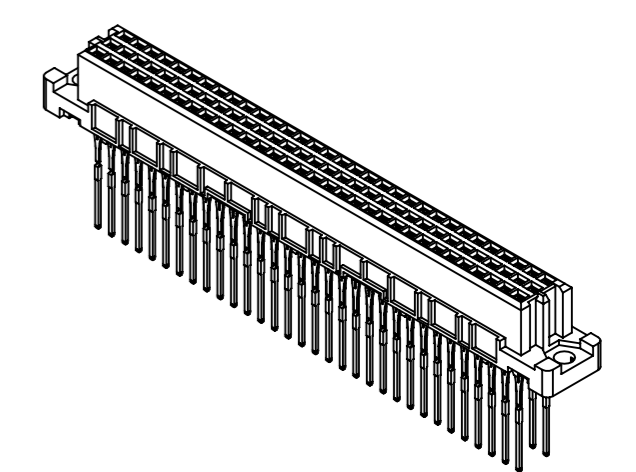

64 press-in contacts

☒ = position with contact

☐ = position without contact

1 recommended configuration of plated through holes and further information see product data sheet

09 03 264 6862	2
part no.	performance level

	All rights reserved	Created by STORCK	Inspected by LEHNERT	Standardisation 302077	Date 2021-02-16	State Final Release	
	Department EL PD	Title DIN Signal type C female press-in 17.0 64-pole				Doc-Key / ECM-Nr. 100173852/UGD/271/F 500000189290	
HARTING D-32339 Espelkamp	Type TB	Number 0903264X862				Rev. F	Page 1/1