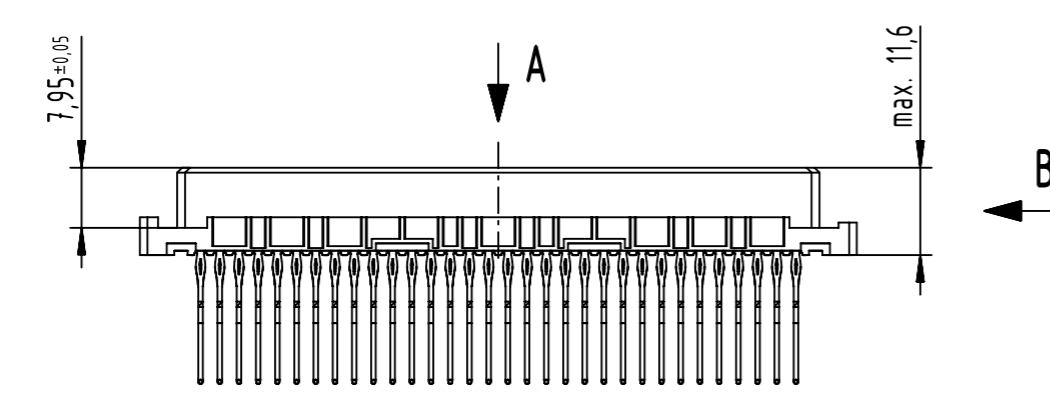

64 press-in contacts

☒ = position with contact

☐ = position without contact

1 recommended configuration of plated through holes and further information see product data sheet

09 03 264 6862	2
part no.	performance level

	All rights reserved	Created by STORCK	Inspected by LEHNERT	Standardisation 302077	Date 2021-02-16	State Final Release	
	Department EL PD	Title DIN Signal type C female press-in 17.0 64-pole				Doc-Key / ECM-Nr. 100173852/UGD/271/F 500000189290	
HARTING D-32339 Espelkamp	Type TB	Number 0903264X862				Rev. F	Page 1/1