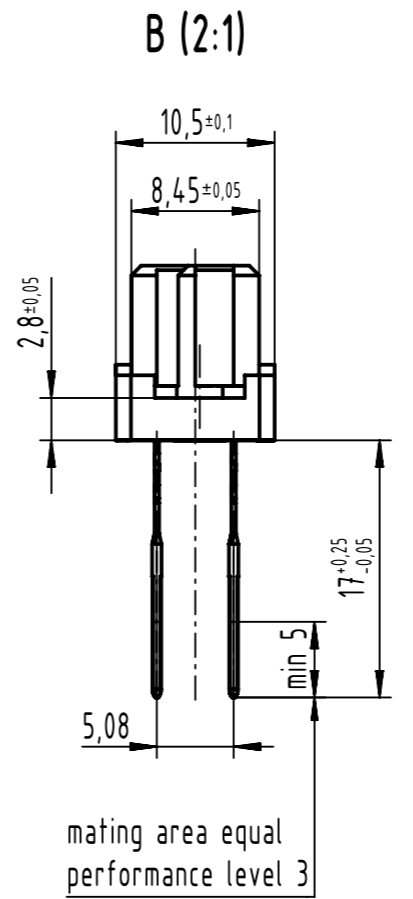

64 press-in contacts

☒ = position with contact

☐ = position without contact

1 recommended configuration of plated through holes and further information see product data sheet

09 03 264 6862	2
part no.	performance level

	All rights reserved	Created by STORCK	Inspected by LEHNERT	Standardisation 302077	Date 2021-02-16	State Final Release	
	Department EL PD	Title DIN Signal type C female press-in 17.0 64-pole				Doc-Key / ECM-Nr. 100173852/UGD/271/F 500000189290	
HARTING D-32339 Espelkamp	Type TB	Number 0903264X862				Rev. F	Page 1/1