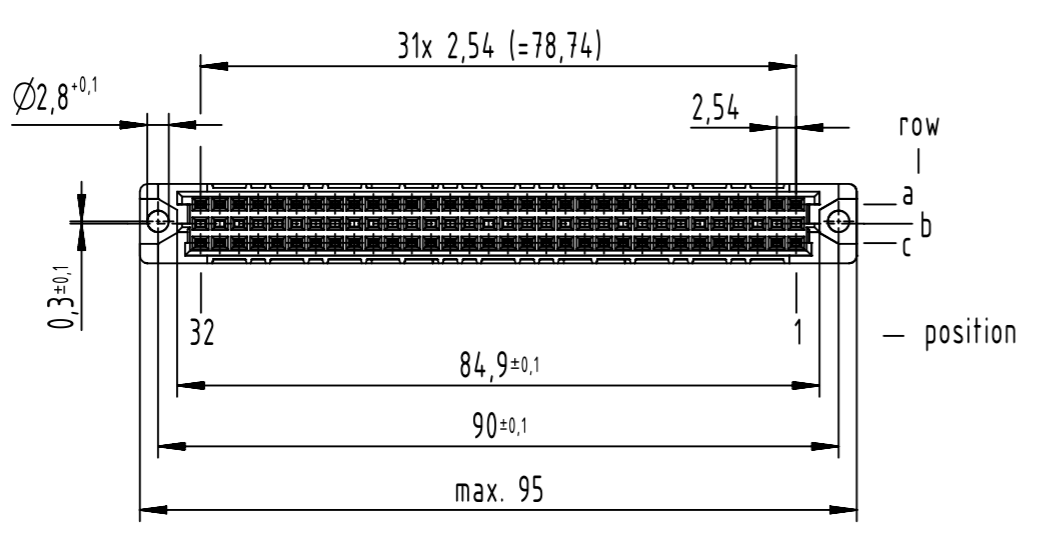

64 press-in contacts

☒ = position with contact

☐ = position without contact

1 recommended configuration of plated through holes and further information see product data sheet

09 03 264 6862	2
part no.	performance level

	All rights reserved	Created by STORCK	Inspected by LEHNERT	Standardisation 302077	Date 2021-02-16	State Final Release	
	Department EL PD	Title DIN Signal type C female press-in 17.0 64-pole				Doc-Key / ECM-Nr. 100173852/UGD/271/F 500000189290	
HARTING D-32339 Espelkamp	Type TB	Number 0903264X862				Rev. F	Page 1/1